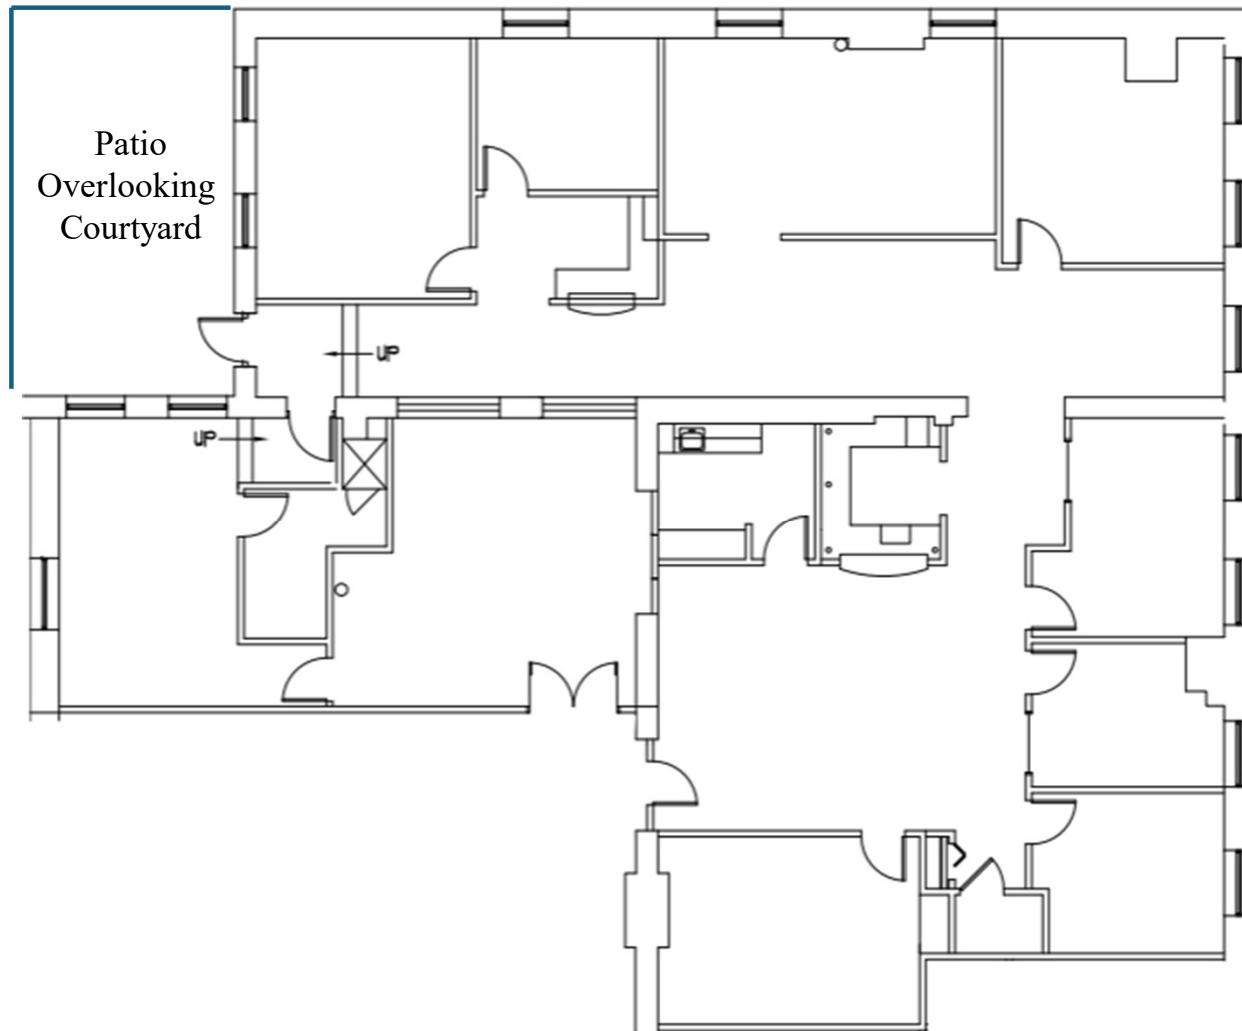

# Hoyt Block Building

700 W St. Clair Avenue | Cleveland, OH 44113

**Suite 204**

**1,800 Square Feet**

Scroll to next page for contiguous suite

# Hoyt Block Building

700 W St. Clair Avenue | Cleveland, OH 44113

**Suite 200-204**

**4,766 Square Feet**

West 6th Street