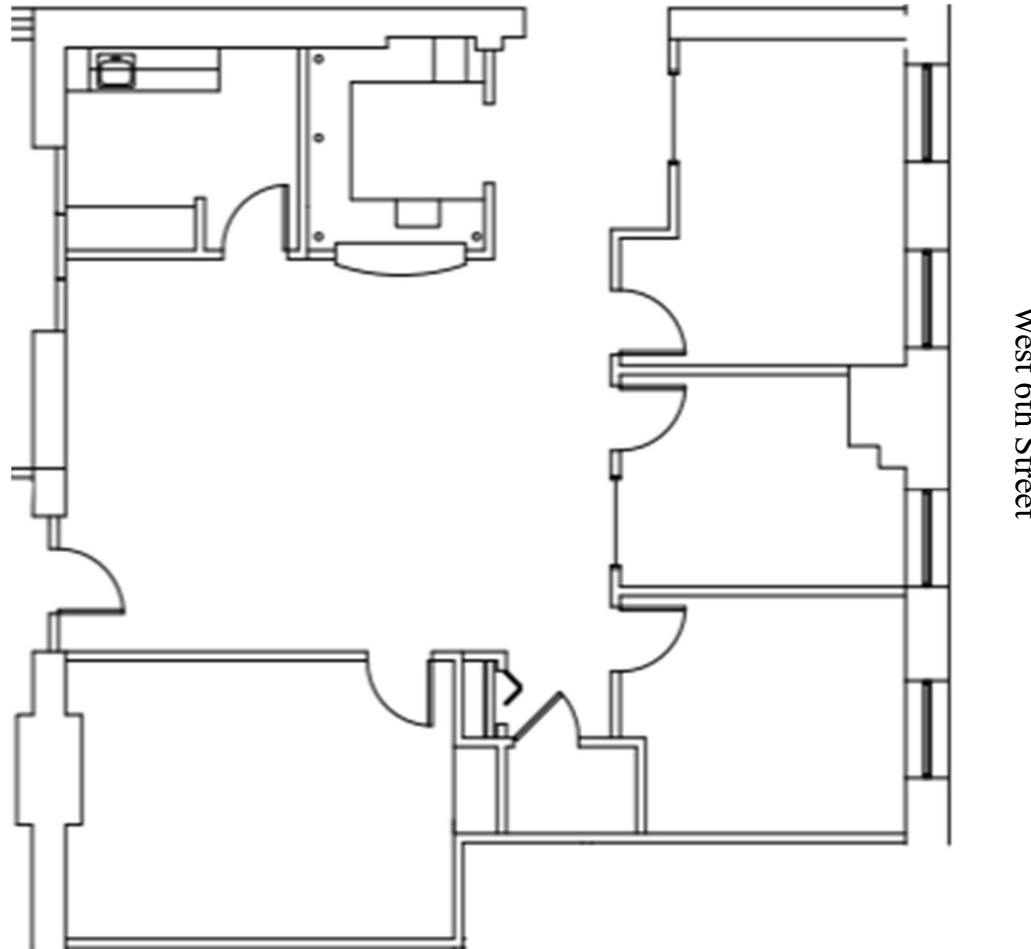

# Hoyt Block Building

700 W St. Clair Avenue | Cleveland, OH 44113

**Suite 204**

**1,800 Square Feet**

Scroll to next page for contiguous suite

# Hoyt Block Building

700 W St. Clair Avenue | Cleveland, OH 44113

**Suite 200-204**

**4,766 Square Feet**

West 6th Street