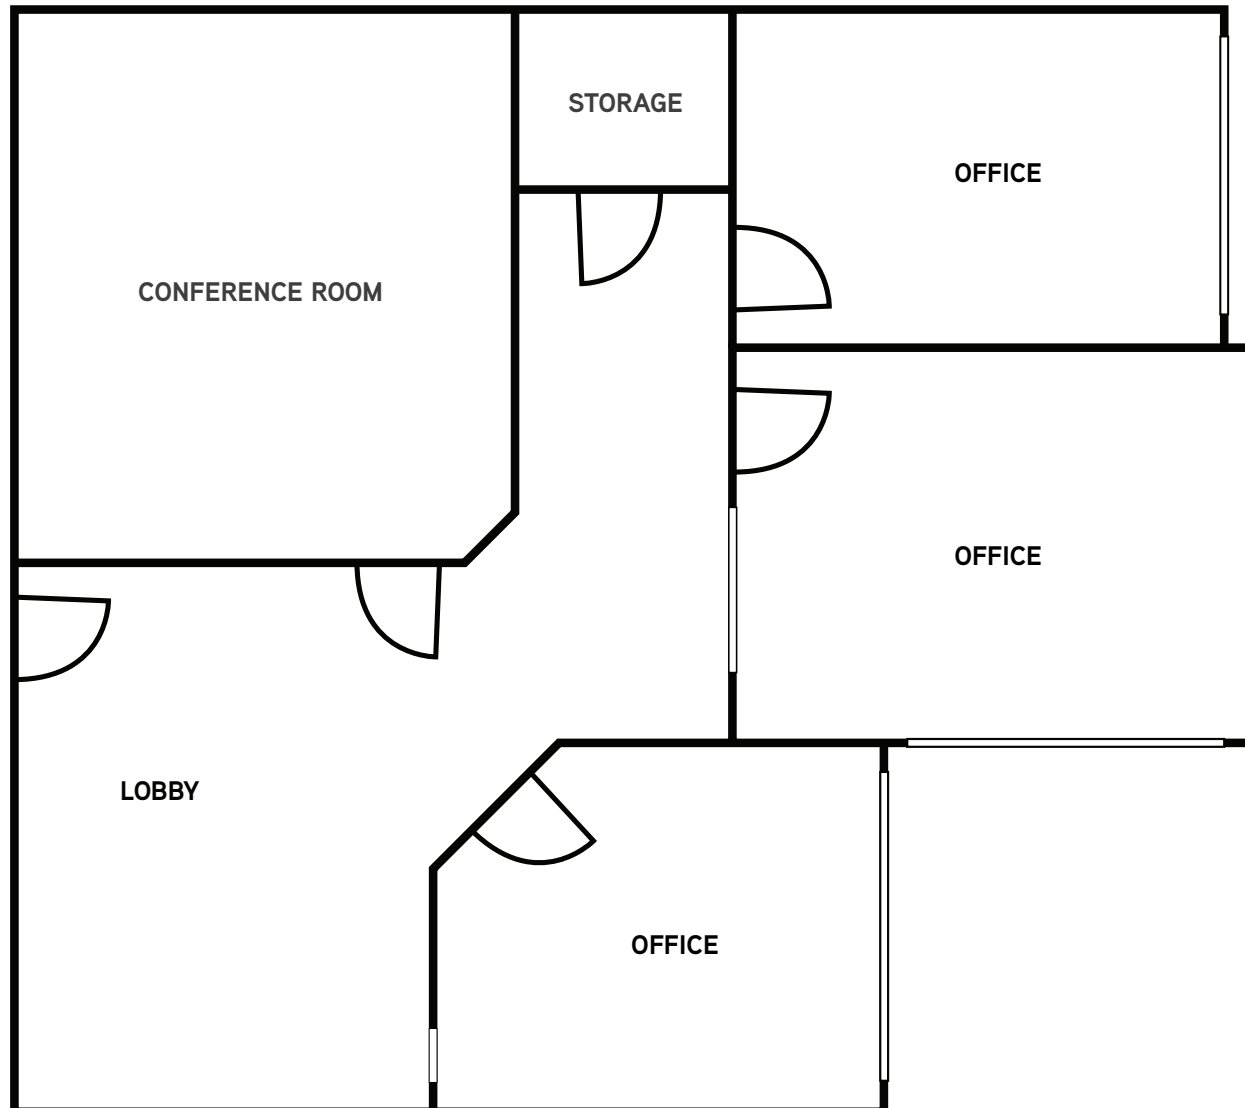

Suite 203/201 | $\pm 3,694$ RSF

* Floor plan not to scale

Desco Plaza | 3685 Mt. Diablo Blvd., Lafayette, CA

Suite 310 | ±301 RSF

* Floor plan not to scale

Desco Plaza | 3685 Mt. Diablo Blvd., Lafayette, CA

Suite 331 | ±1,020 RSF

* Floor plan not to scale

Desco Plaza | 3685 Mt. Diablo Blvd., Lafayette, CA

Suite 360 | ±930 RSF

* Floor plan not to scale

Desco Plaza | 3685 Mt. Diablo Blvd., Lafayette, CA

Location Overview