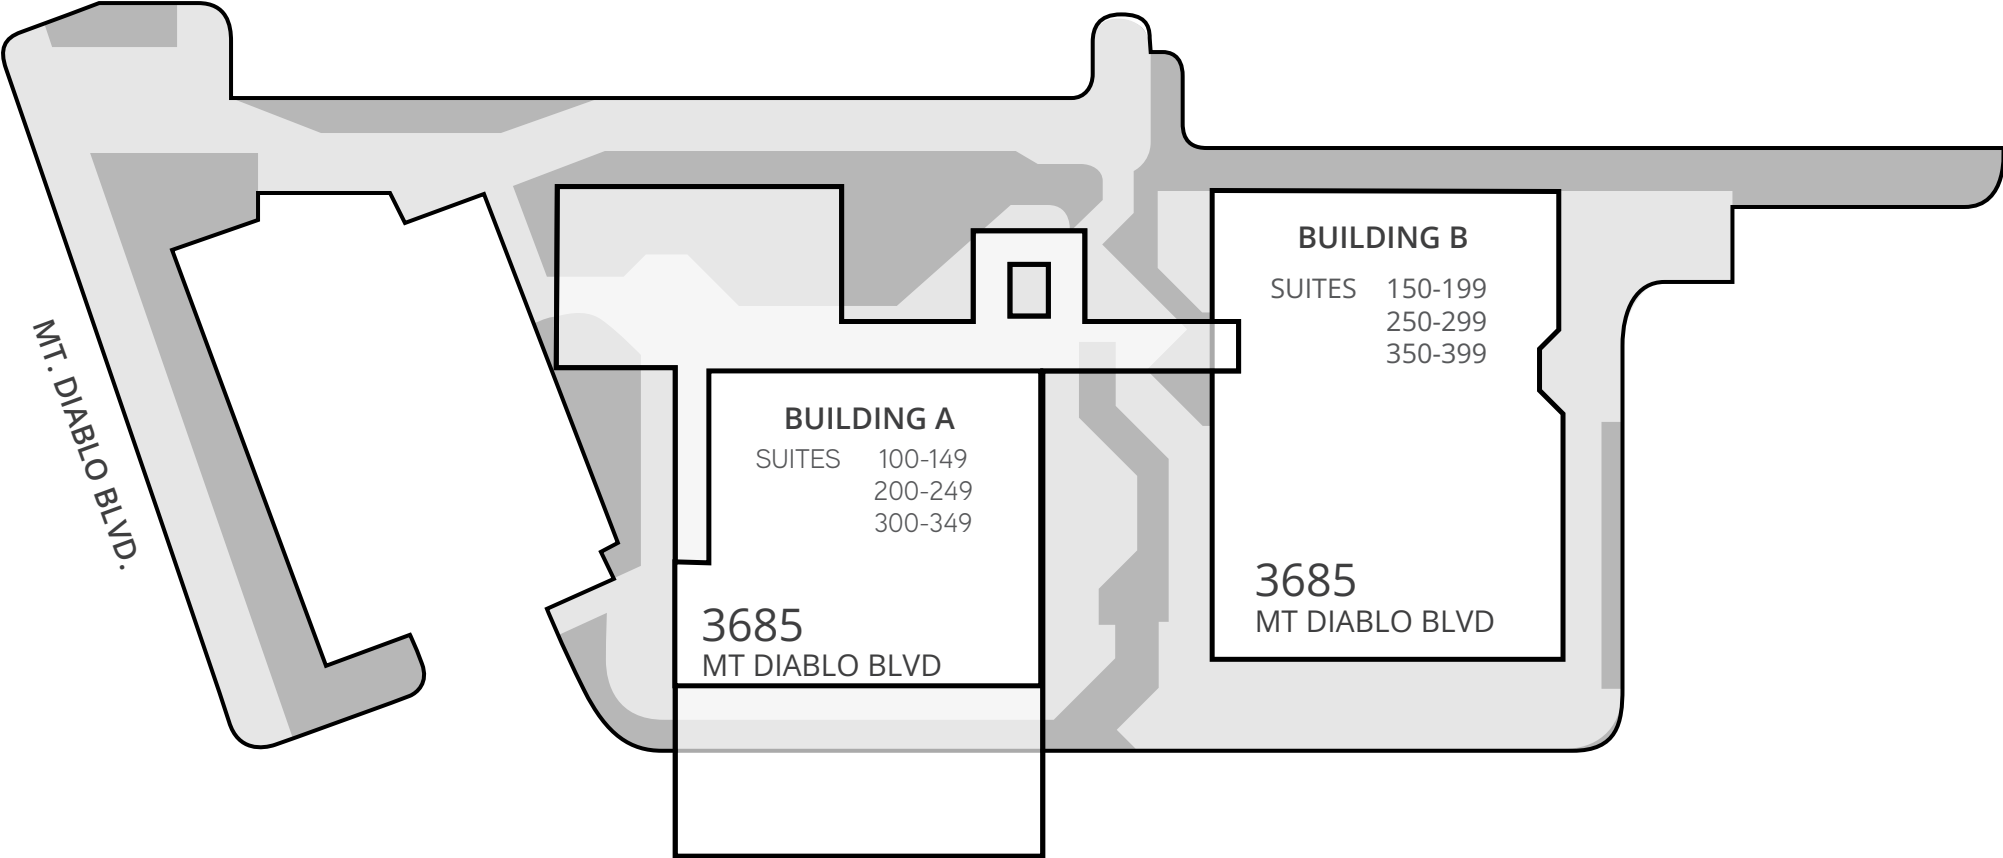

Property Overview

Available Space

Suite 120	±1,712 SF	Available now	<i>(divisible)</i>
Suite 130	±2,998 SF	Available now	
Suite 203/201	±3,694 SF	Available now	<i>(can be divided into ±2,552 and ±1,142)</i>
Suite 310	±301 SF	Available now	
Suite 331	±1,020 SF	Available now	
Suite 360	±930 SF	Available now	
Suite 398	±739 SF	Available now	

Desco Plaza | 3685 Mt. Diablo Blvd., Lafayette, CA

Suite 120 | $\pm 1,712$ RSF

* Floor plan not to scale

Desco Plaza | 3685 Mt. Diablo Blvd., Lafayette, CA

Suite 130 | ±2,998 RSF

* Floor plan not to scale

Desco Plaza | 3685 Mt. Diablo Blvd., Lafayette, CA