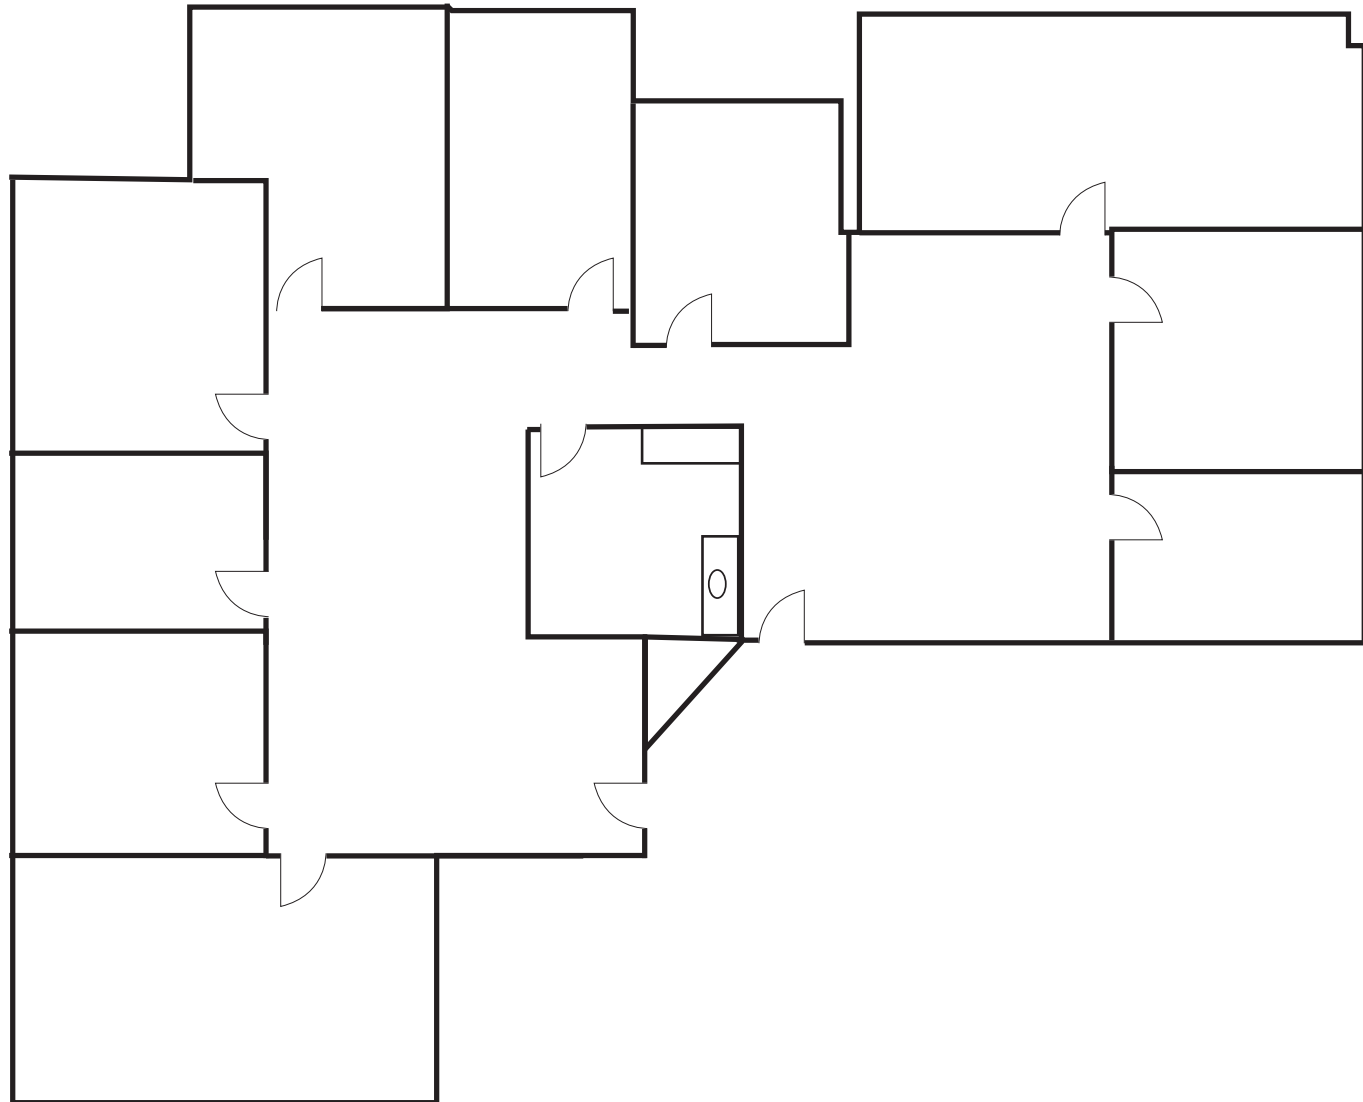

Desco Plaza | 3685 Mt. Diablo Blvd., Lafayette, CA

Suite 203/201 | $\pm 3,694$ RSF

* Floor plan not to scale