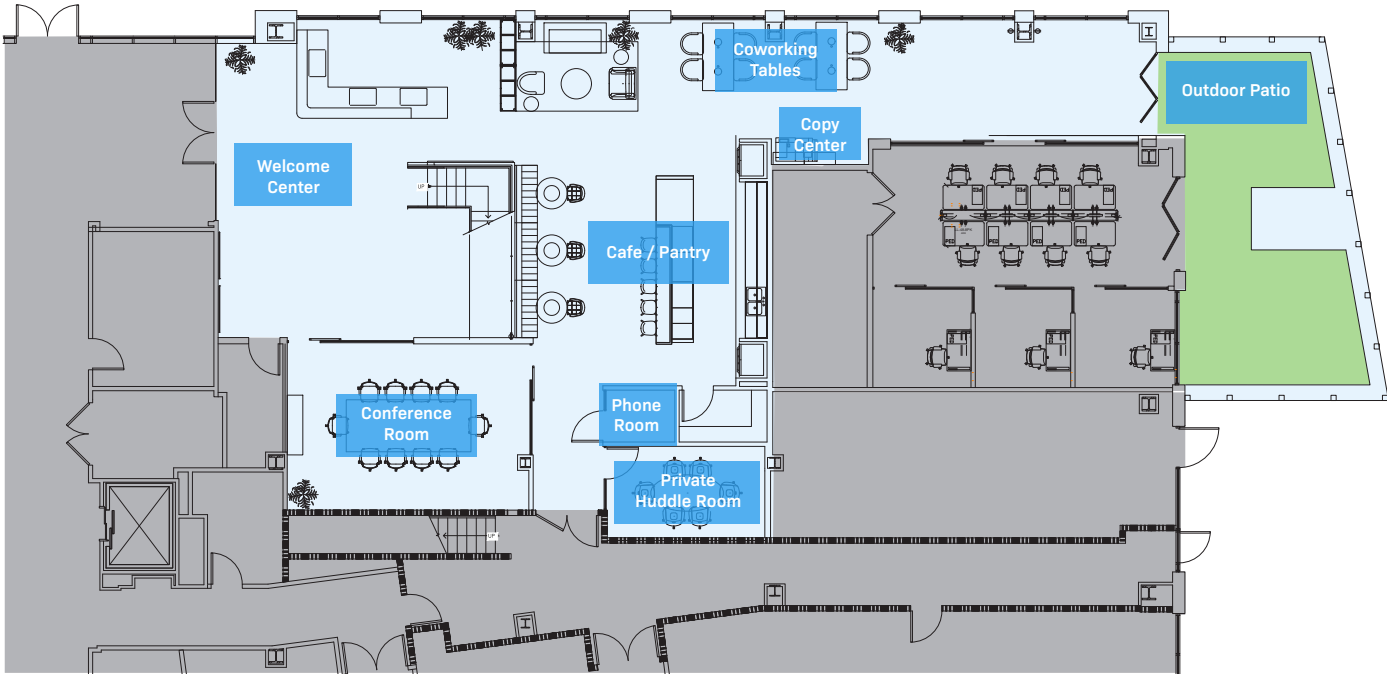

## IN-SUITE LAB EQUIPMENT

- Biosafety Cabinets
- Fume Hood
- -80C Freezer
- -20C Freezer
- +4C Undercounter Fridge
- CO2 Incubators
- Large Benchtop Refrigerated Centrifuge
- Sinks with DI Water

## SHARED LAB EQUIPMENT

- RT-PCR
- High-Speed Centrifuge
- Autoclave
- Glasswasher
- Dry Ice Storage Container
- Cryogenic Chest (-150C)
- Thermo Fisher Supply Centers (RT, +4C, -20C)
- Promega Helix Centers (-20C and +4C)

# LEVEL ONE: WELCOME CENTER & AMENITIES

Shared Amenities

## SUITE B HIGHLIGHTS

- 8,516 SF of Office/Lab Space
- Available Now
- Unobstructed Views of Torrey Pines Reserve and Pacific Ocean
- Additional Furnished Flex Office Available
- Office Build-Out Includes:
  - Office Headcount: 27
  - 16 Workstations in the Open Office, Configured in 2 Rows of Desks
  - 6 Glass-Front Private Offices/Huddle Rooms with Desks
  - IT and Internet Wired
  - Furnished Conference Room with AV Setup (TV, Speakers & Camera)
- Lab Build-Out Includes:
  - 26 Knee Holes, Configured in 5 Rows of Benching
  - 2 Sinks in the Open Lab
  - 1 Large Lab Support Room - with Sink
  - 1 Fume Hood
  - 1 Storage/Lab Support Room