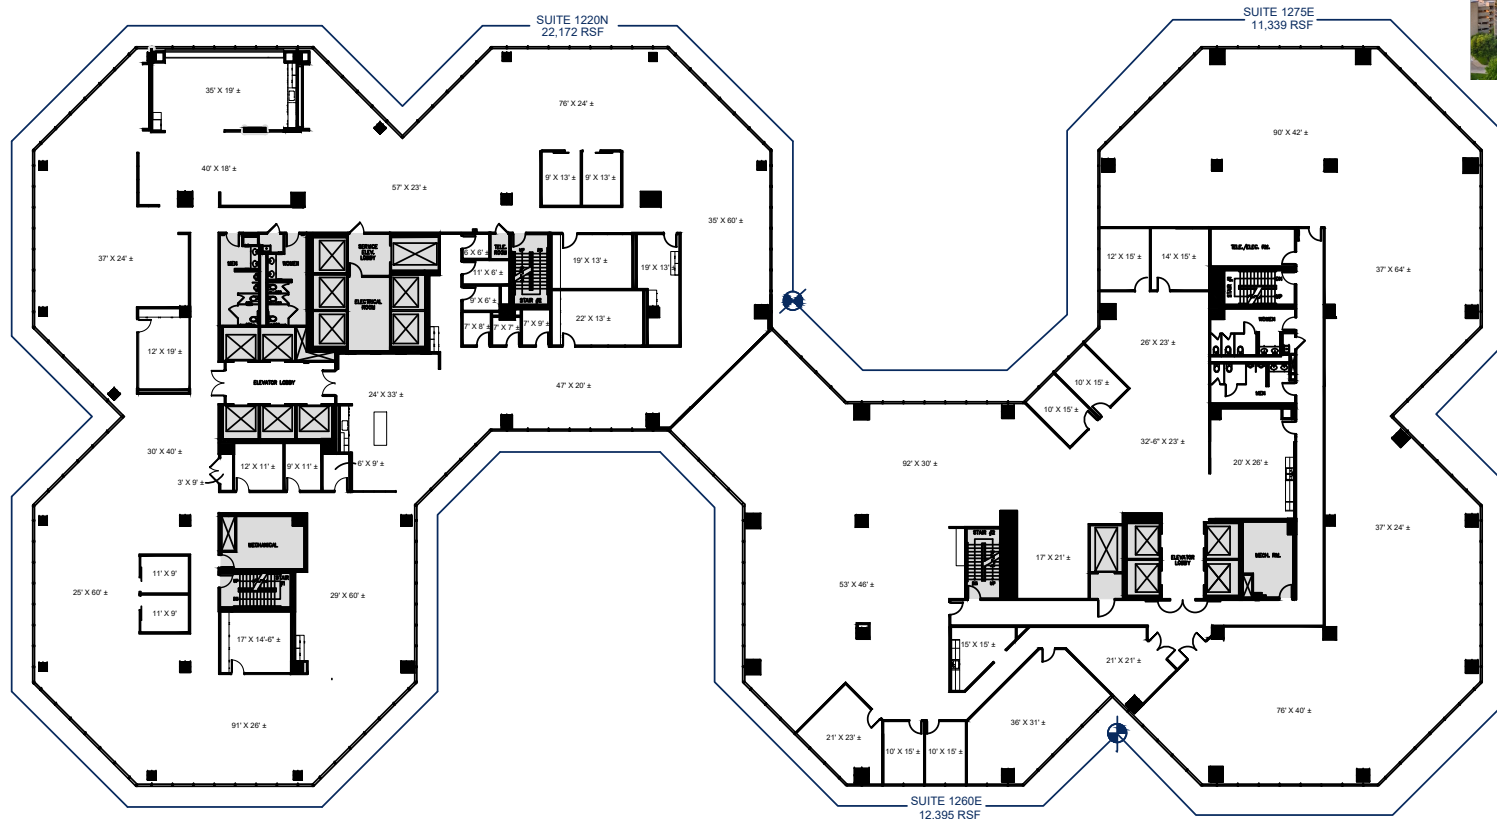

## NORTH TOWER

## EAST TOWER

SUITES 12N + 12E  
45,906 TOTAL RSF