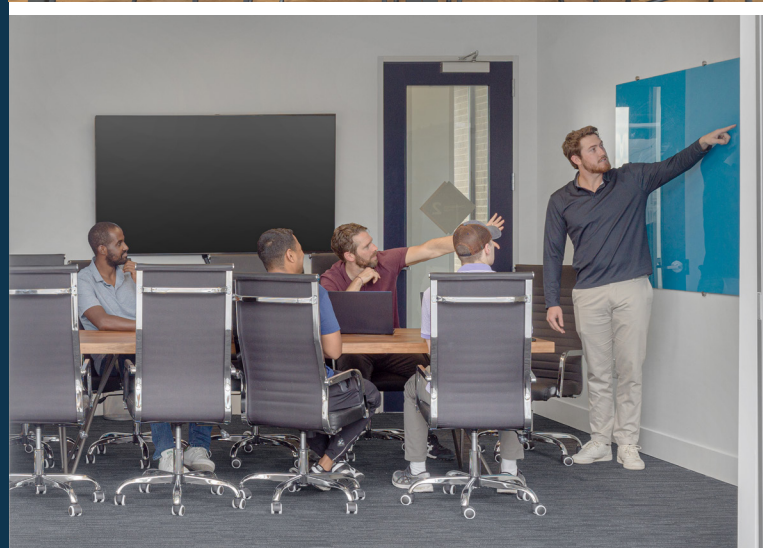

EXPLORE OUR AVAILABLE TEAM SUITE OPTIONS TODAY!

CONTACT EXPANSIVE

877.301.6217 | sales@expansive.com