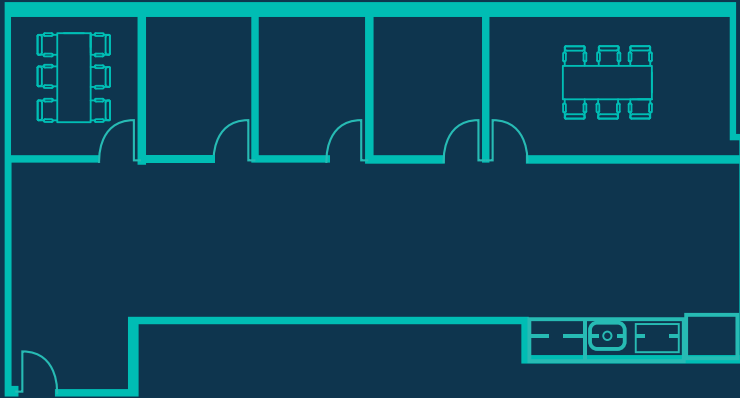

WEST LOOP

318 W ADAMS ST
CHICAGO, IL

EXPANSIVE[®]

workspace

TEAM SUITE 700D

ACCOMODATES HEADCOUNT OF UP TO 36

2533 SQUARE FEET OF PRIVATE SPACE PLUS 3000+SF OF SHARED WORKSPACE, COWORKING LOUNGE, KITCHEN, PHONE BOOTHS & MORE