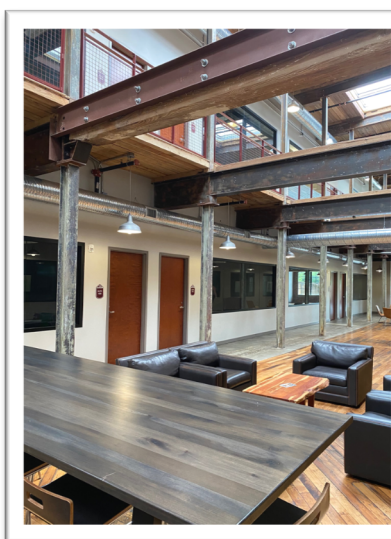

Skylight Suites

Your next office home – whether you need 200 square feet or 800 square feet, the Skylight Suites offer everything you need to get started. Each office comes equipped with wifi and ample space to spread out or bring your team. All utilities are included as well as a spacious break area and shared conference room.

ROCKY MOUNT = MILLS =

Amenities Abound

In addition to your light-filled office space, the RMM campus offers visitors and tenants a variety of restaurant options – casual coffees to dinners by the river. There are plenty of outdoor meeting options - a beer in the beer garden or coffee by the river.