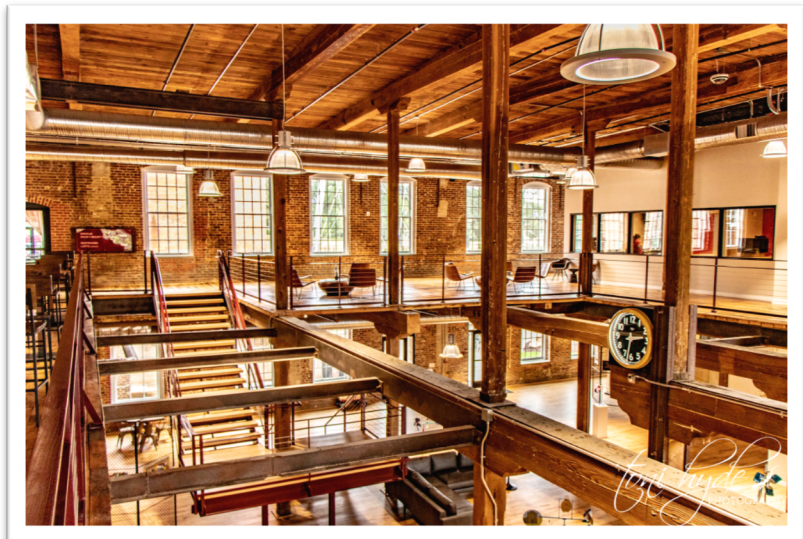

Skylight Suites

Your next office home – whether you need 200 square feet or 800 square feet, the Skylight Suites offer everything you need to get started. Each office comes equipped with wifi and ample space to spread out or bring your team. All utilities are included as well as a spacious break area and shared conference room.

ROCKY MOUNT = MILLS =

Amenities Abound

In addition to your light-filled office space, the RMM campus offers visitors and tenants a variety of restaurant options – casual coffees to dinners by the river. There are plenty of outdoor meeting options - a beer in the beer garden or coffee by the river.