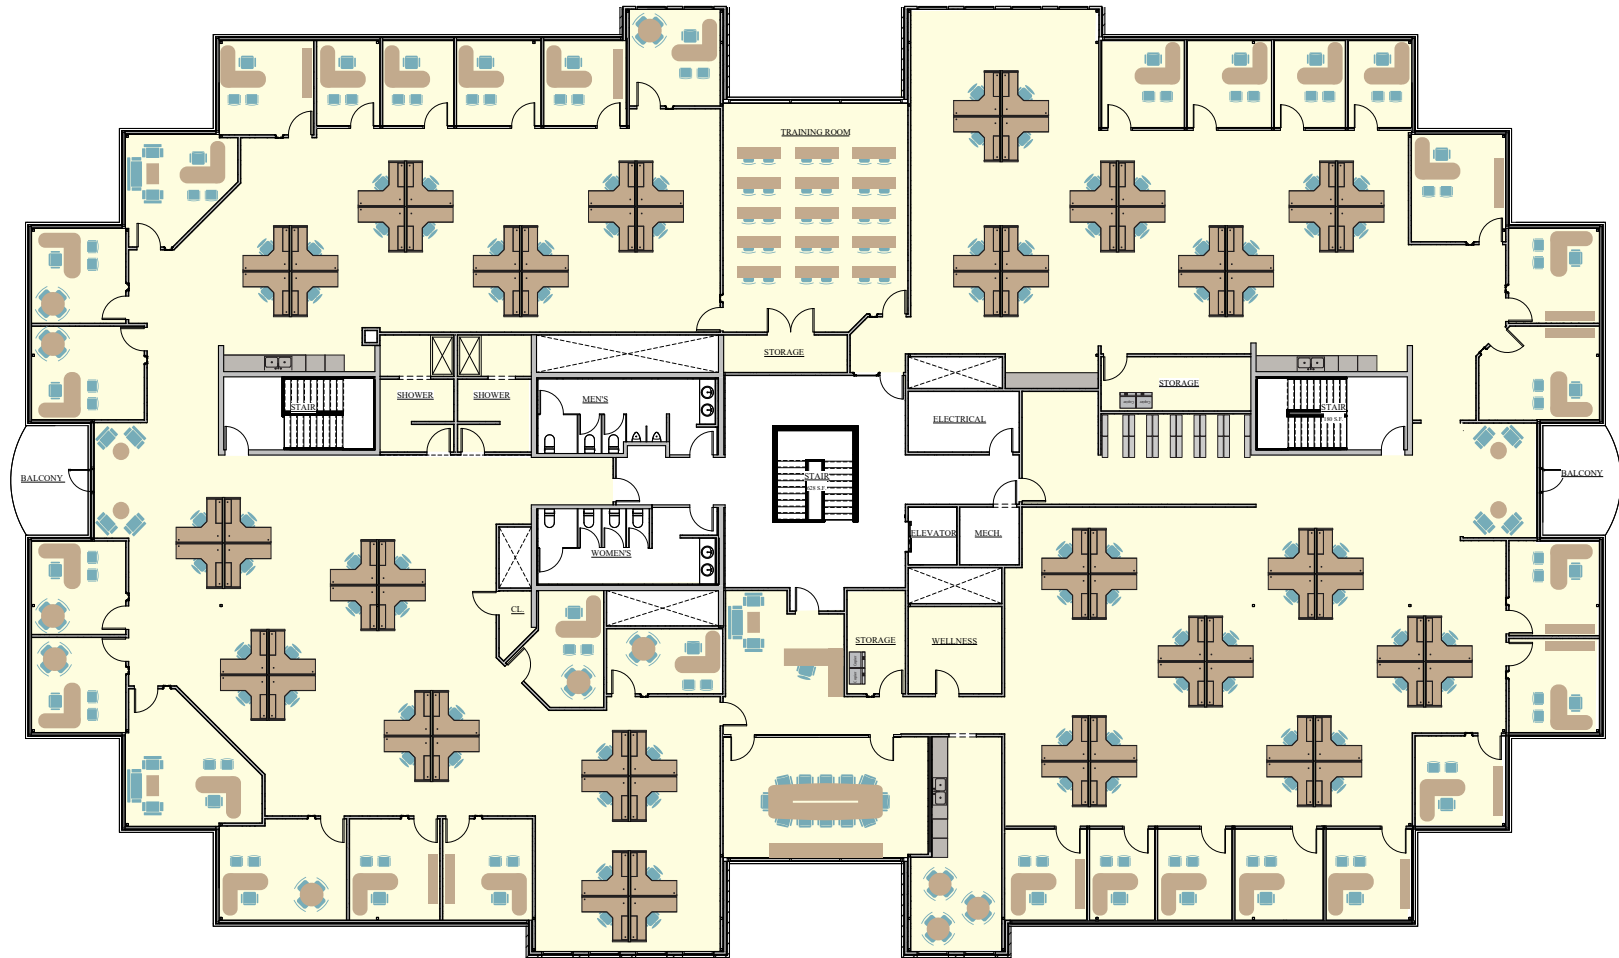

Peakview V

1241 West Mineral Ave, Littleton, CO 80120

SUITE 200 - 19,801 SF

For leasing information please contact:

Matt Smith | 303.996.8460

msmith@premisescommercial.com

Michelle Gertzman | 720.743.6399

mgertzman@premisescommercial.com