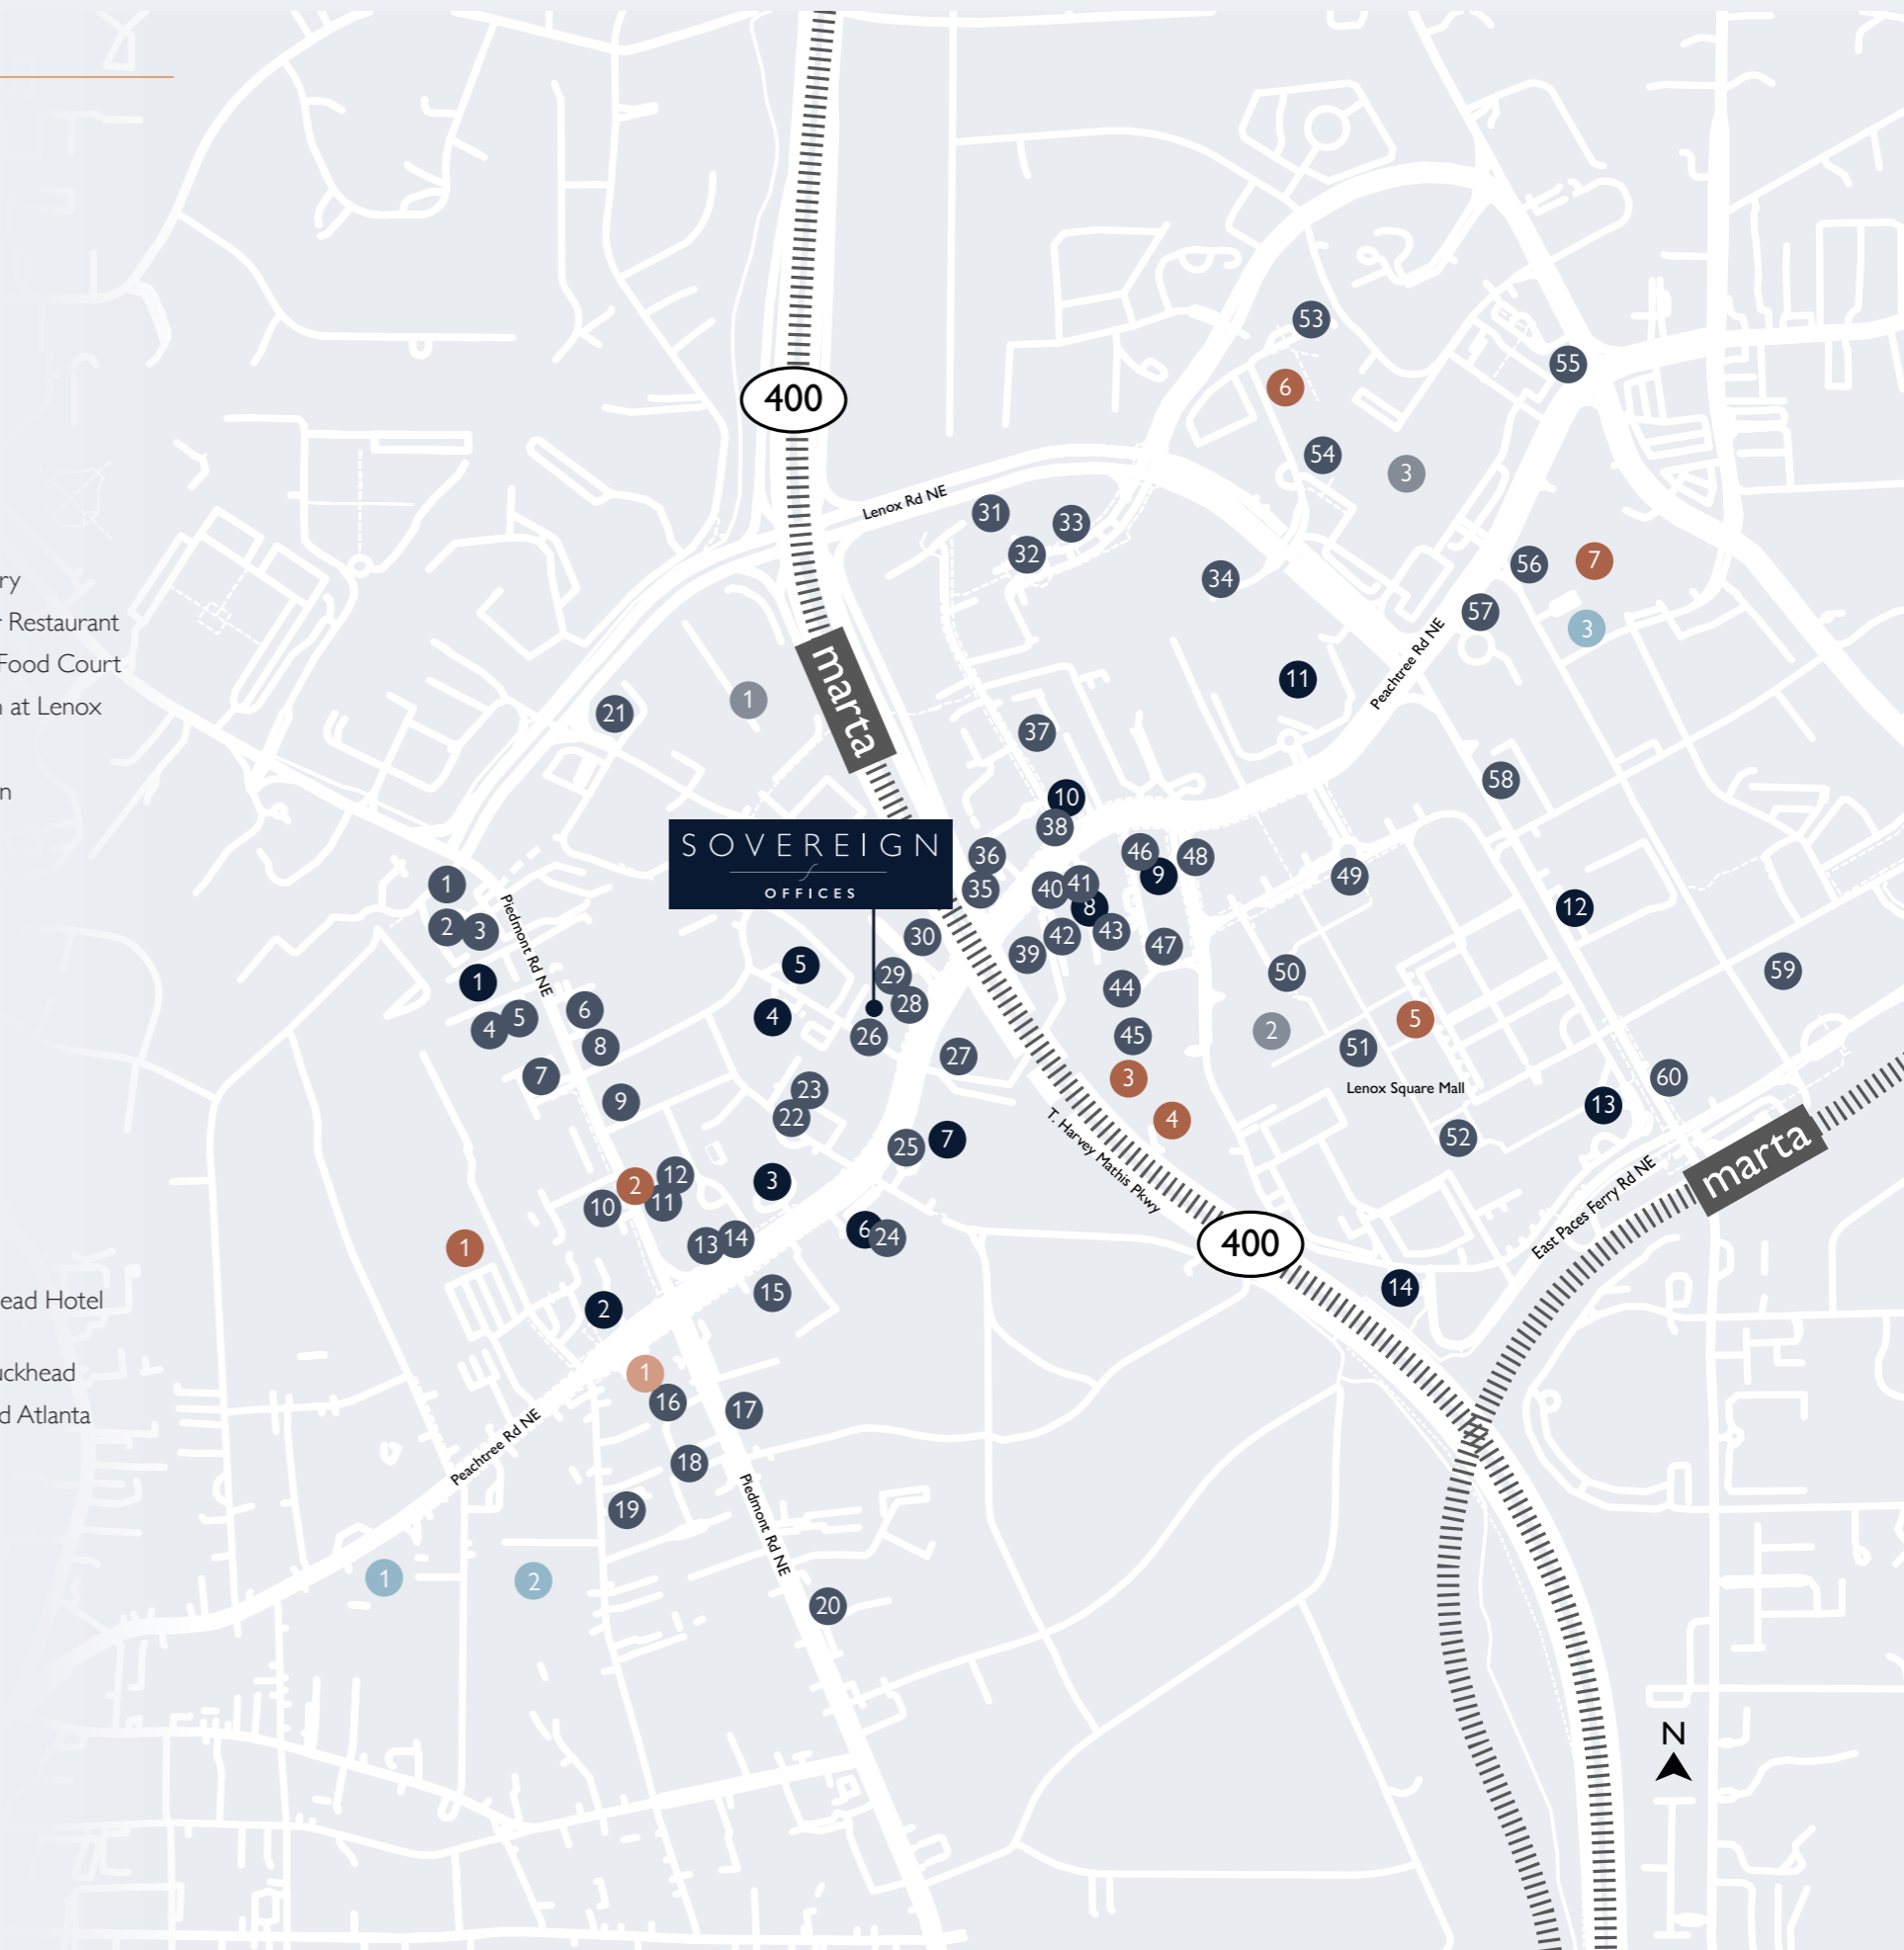

### RETAIL

1. Buckhead Station
2. Lenox Square
3. Phipps Plaza

### GROCERY

1. Trader Joe's
2. ALDI
3. Publix

# INGRESS / EGRESS

**PRIVATE ROAD ACCESS**  
to GA-400 via Tower Place Drive

**IMMEDIATE ACCESS TO:**  
Buckhead Loop (Lenox Rd.) | Peachtree Rd. | Piedmont Rd.