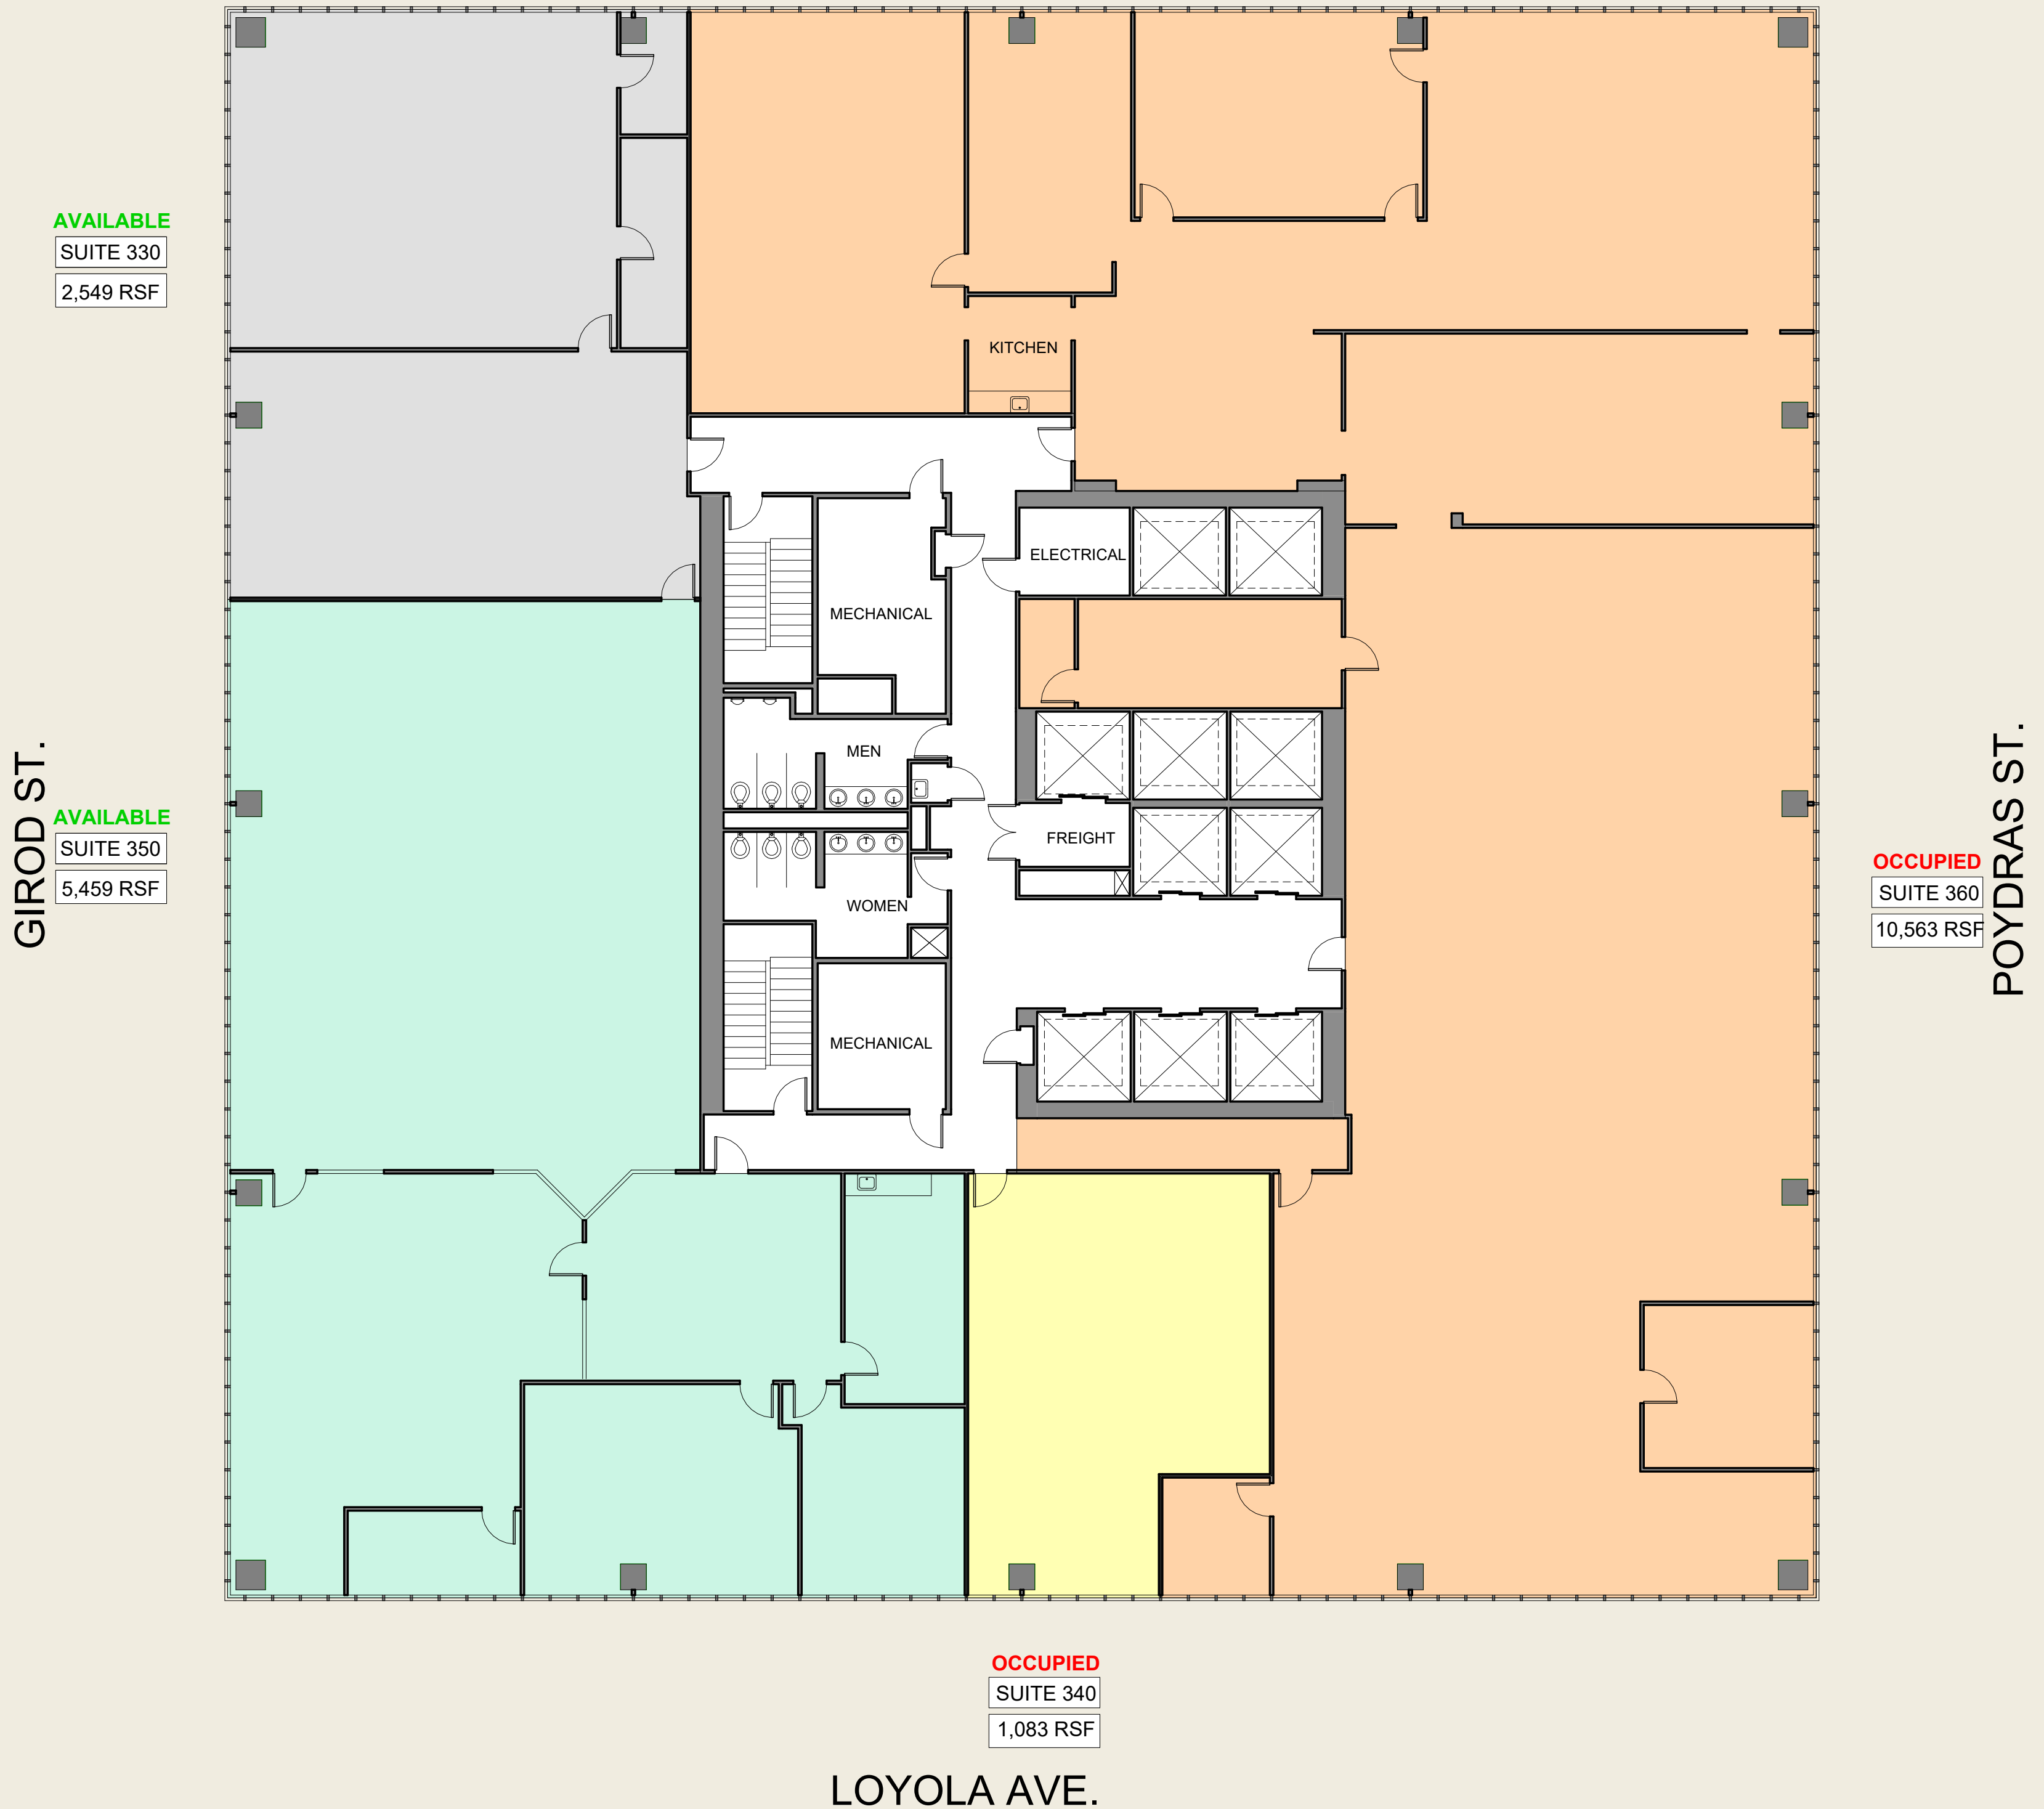

# Orleans TOWER

LASALLE ST.

CALL FOR MORE LEASING INFORMATION: 504-681-3437 1340 POYDRAS  
NEW ORLEANS, LA 70112