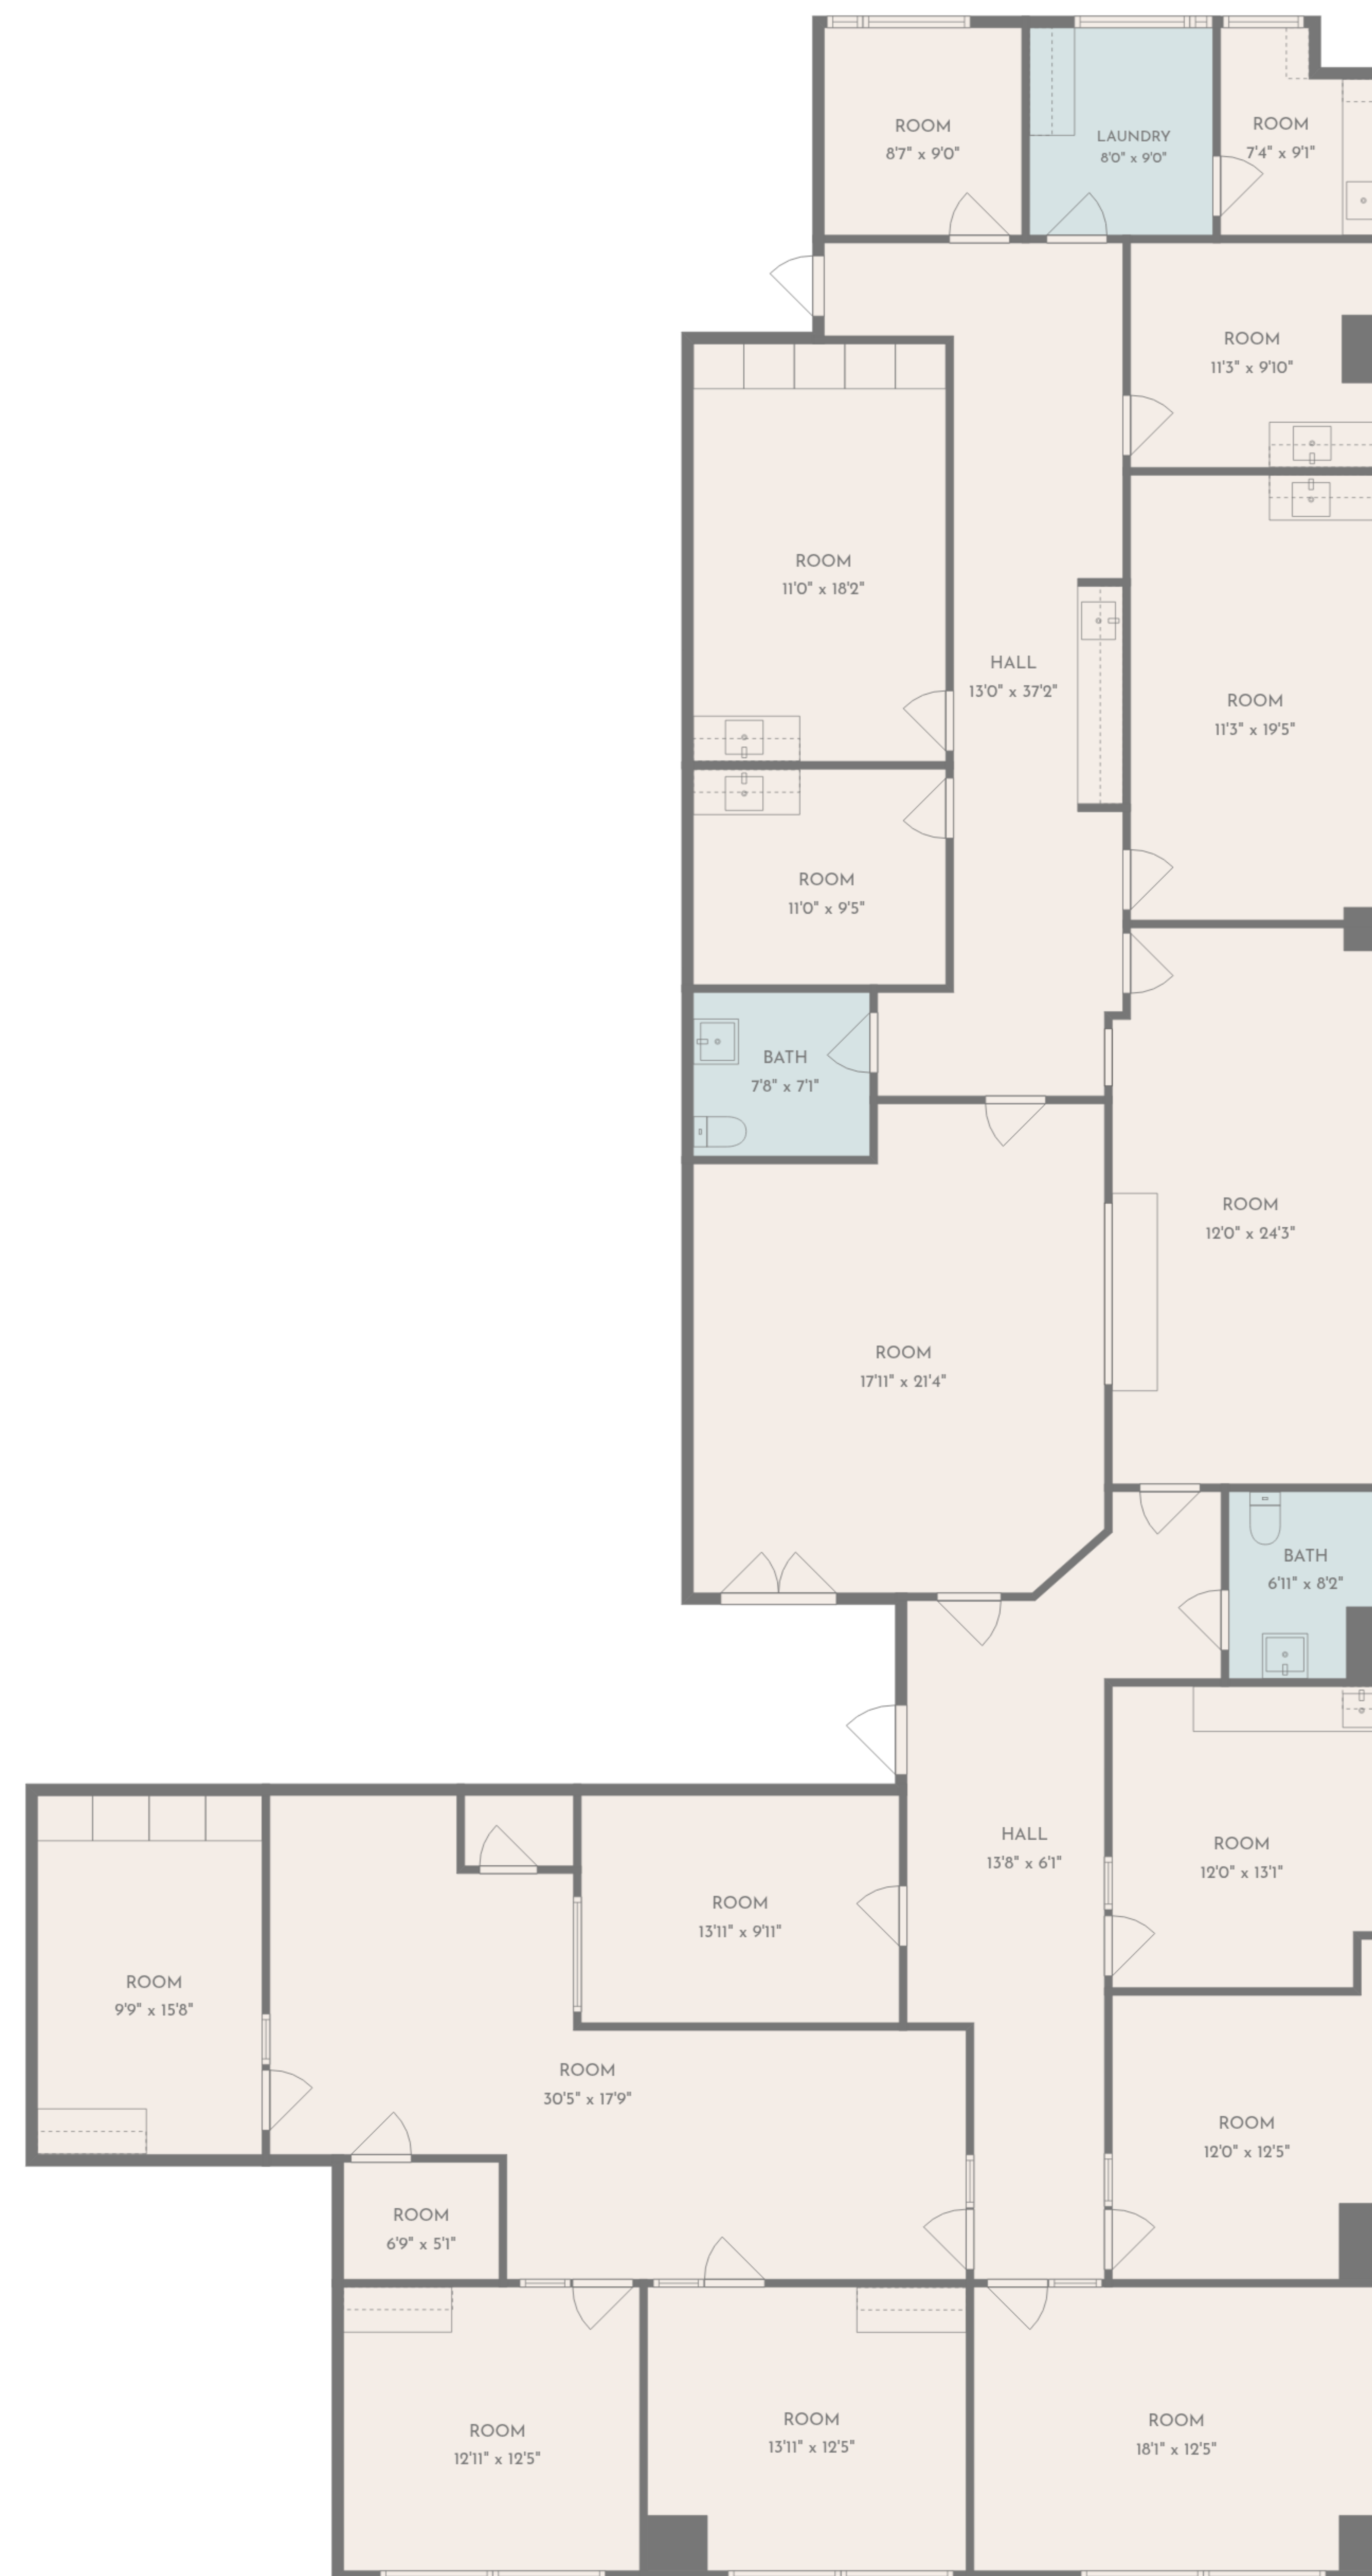

TOTAL: 3918 sq. ft
 1st floor: 3918 sq. ft
 EXCLUDED AREAS: WALLS: 181 sq. ft

TOTAL: 3918 sq. ft
 1st floor: 3918 sq. ft
 EXCLUDED AREAS: WALLS: 181 sq. ft