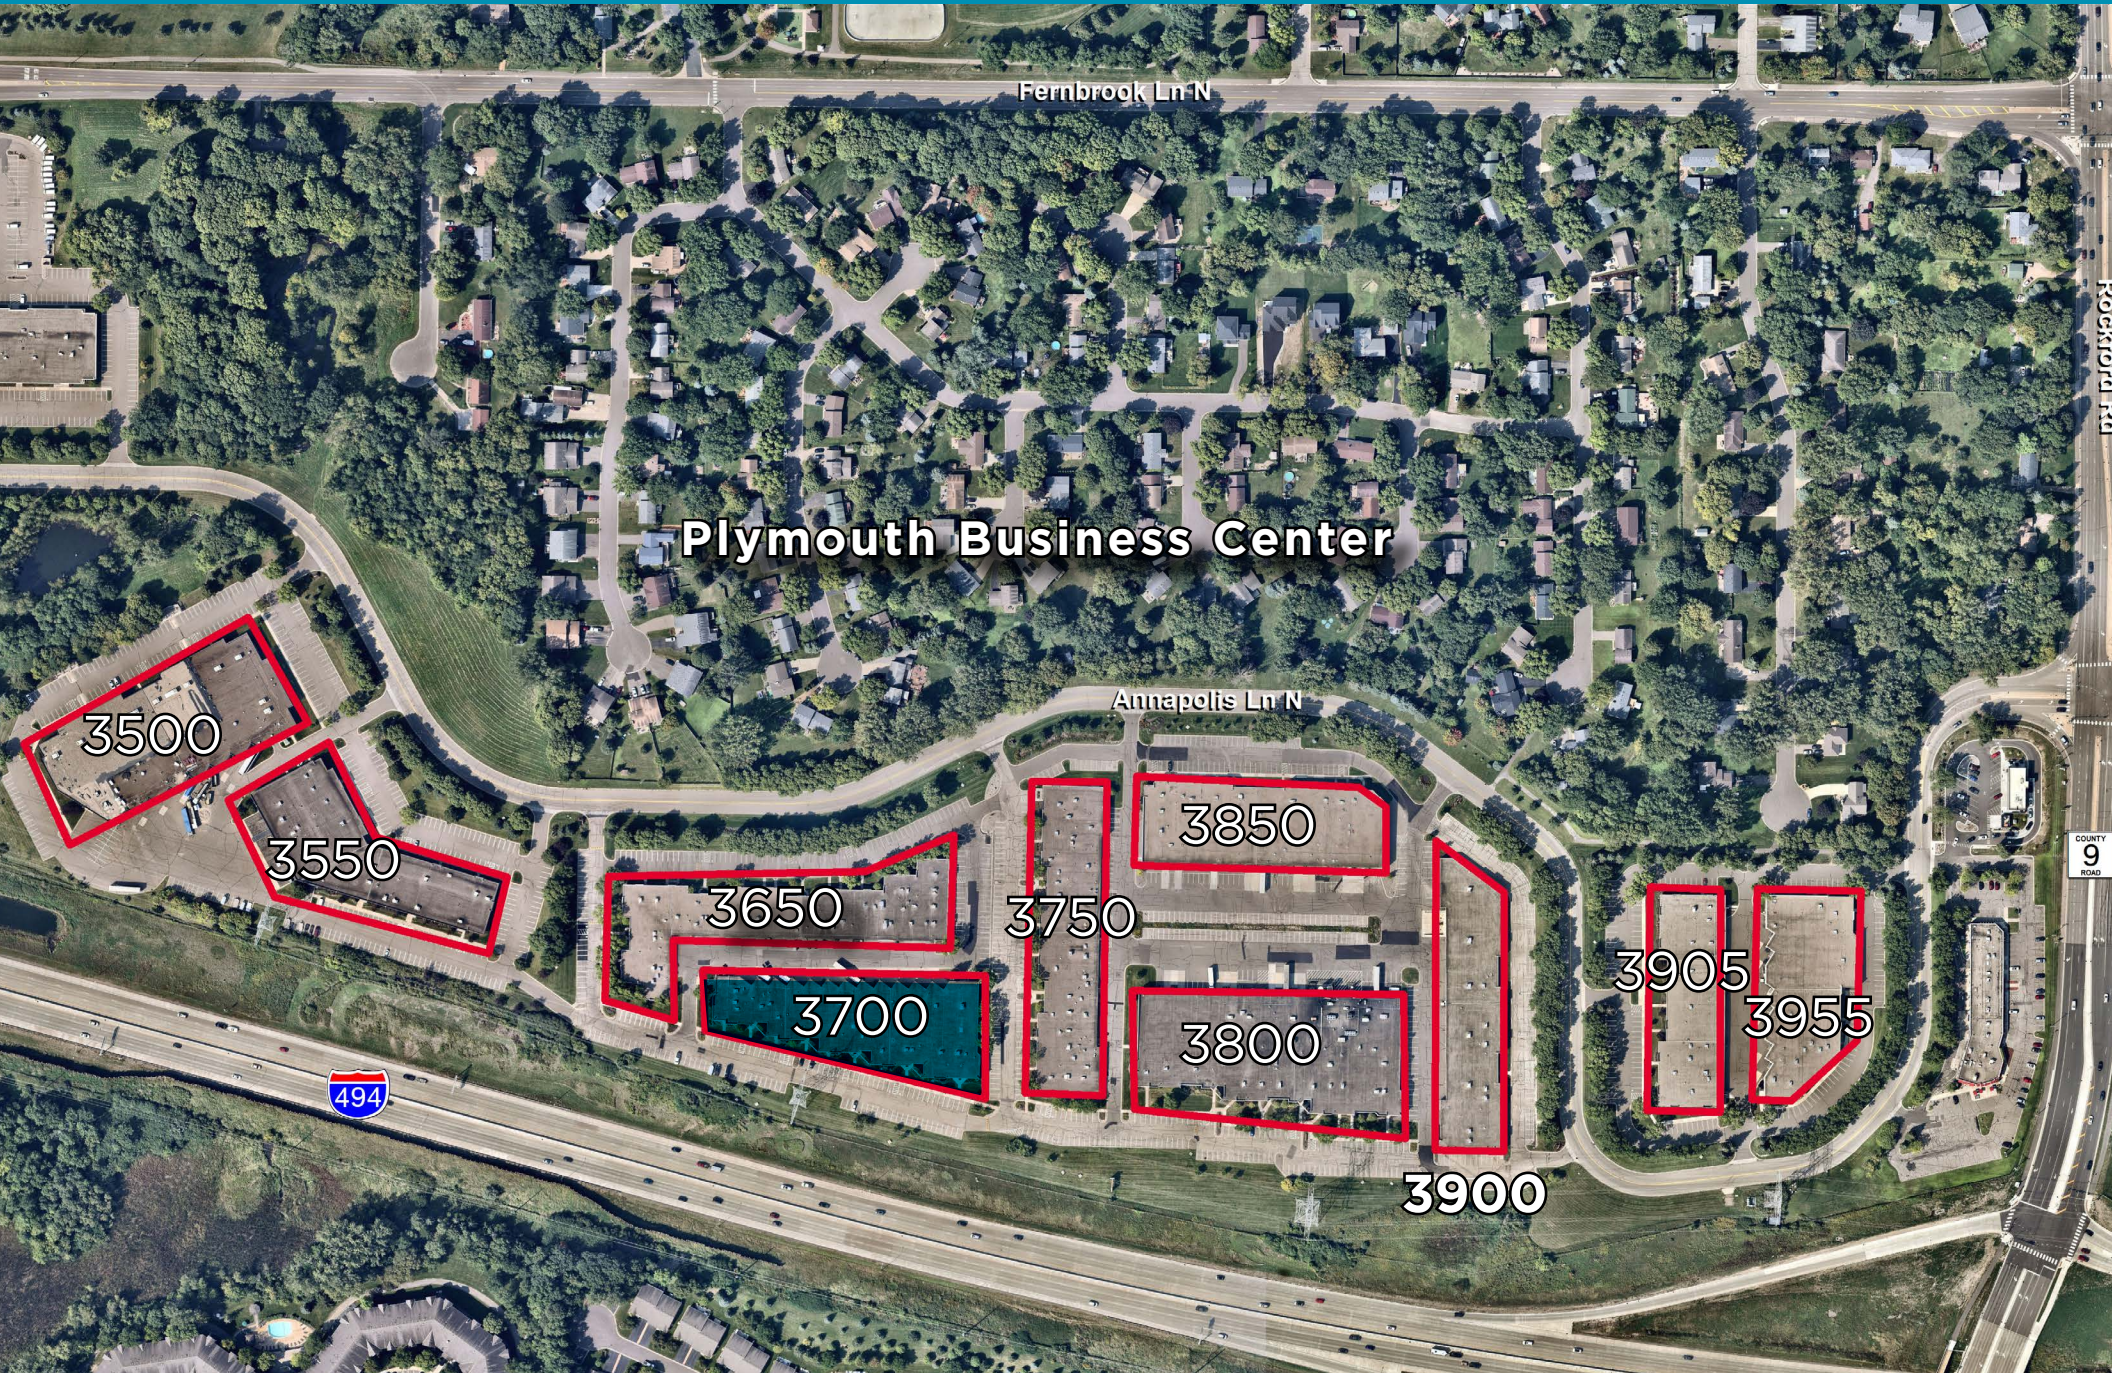

Plymouth Business Center

3700 Annapolis Lane North, Plymouth, MN

FOR LEASE

Plymouth Business Center

3500

3550

3650

3700

3750

3850

3800

3900

3905

3955

Fernbrook Ln N

Annapolis Ln N

Rockford Rd

COUNTY 9 ROAD