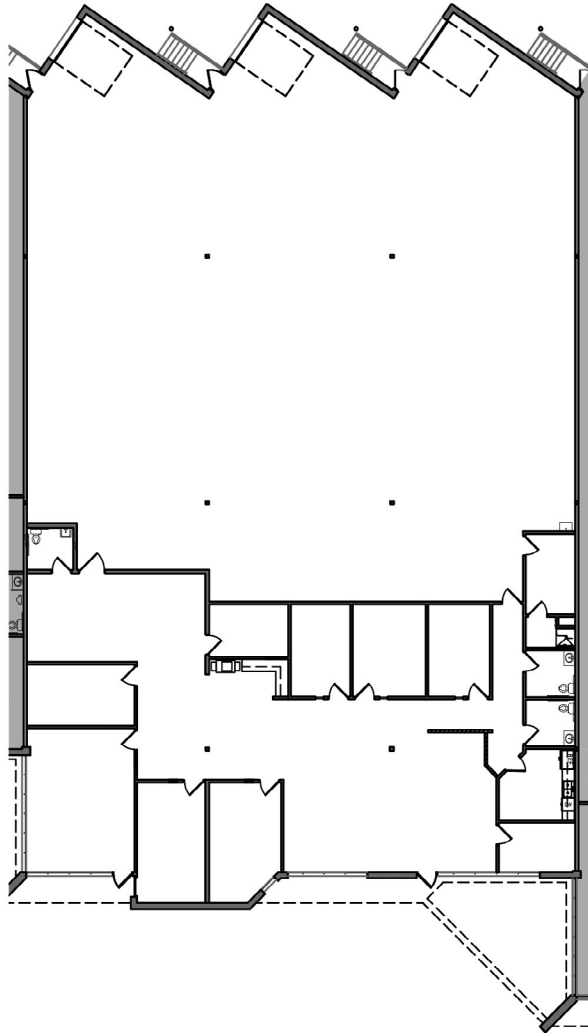

Space Available

Suite	Total SF	Office SF	Warehouse SF	Loading	Availability
175	12,768	4,303	8,465	3 Docks	Now

Plymouth Business Center

3700 Annapolis Lane North, Plymouth, MN

FOR LEASE

Suite 175

SUITE 175	
OFFICE	= 4,303 S.F.
WAREHOUSE	= 8,465 S.F.
<u>TOTAL</u>	<u>= 12,768 S.F.</u>