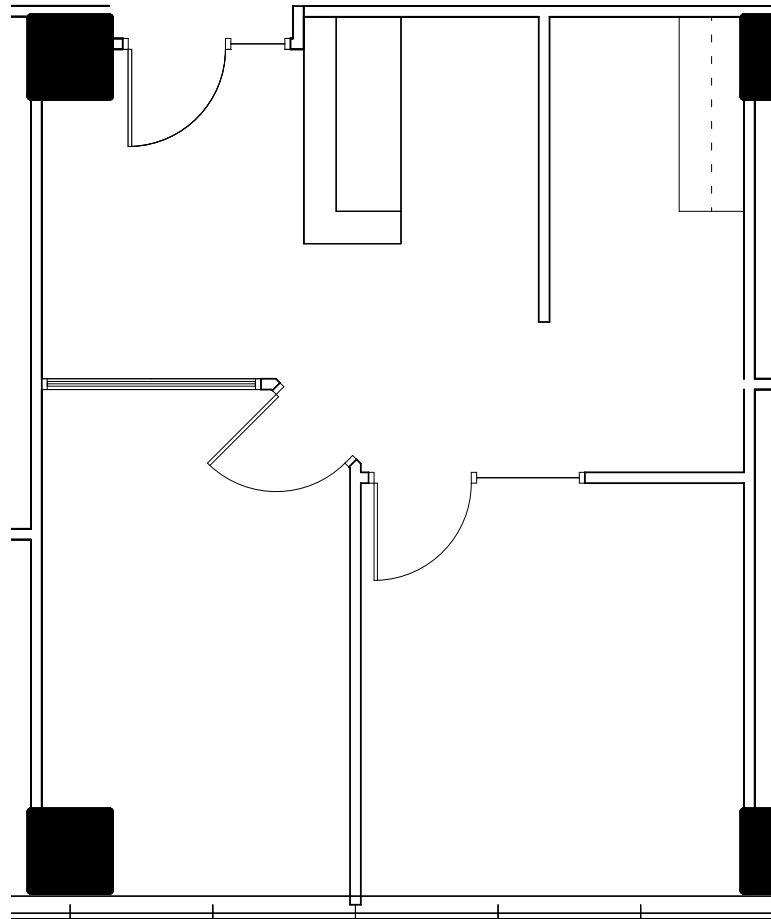

Marketplace Towers

3033 South Parker Road / Aurora, Colorado 80014

Tower I, Suite 740: 714 RSF

Doug Wulf
Executive Managing Director
+1 303 312 4218
doug.wulf@cushwake.com

Dan Miller
Managing Director
+1 303 312 4272
dan.miller@cushwake.com