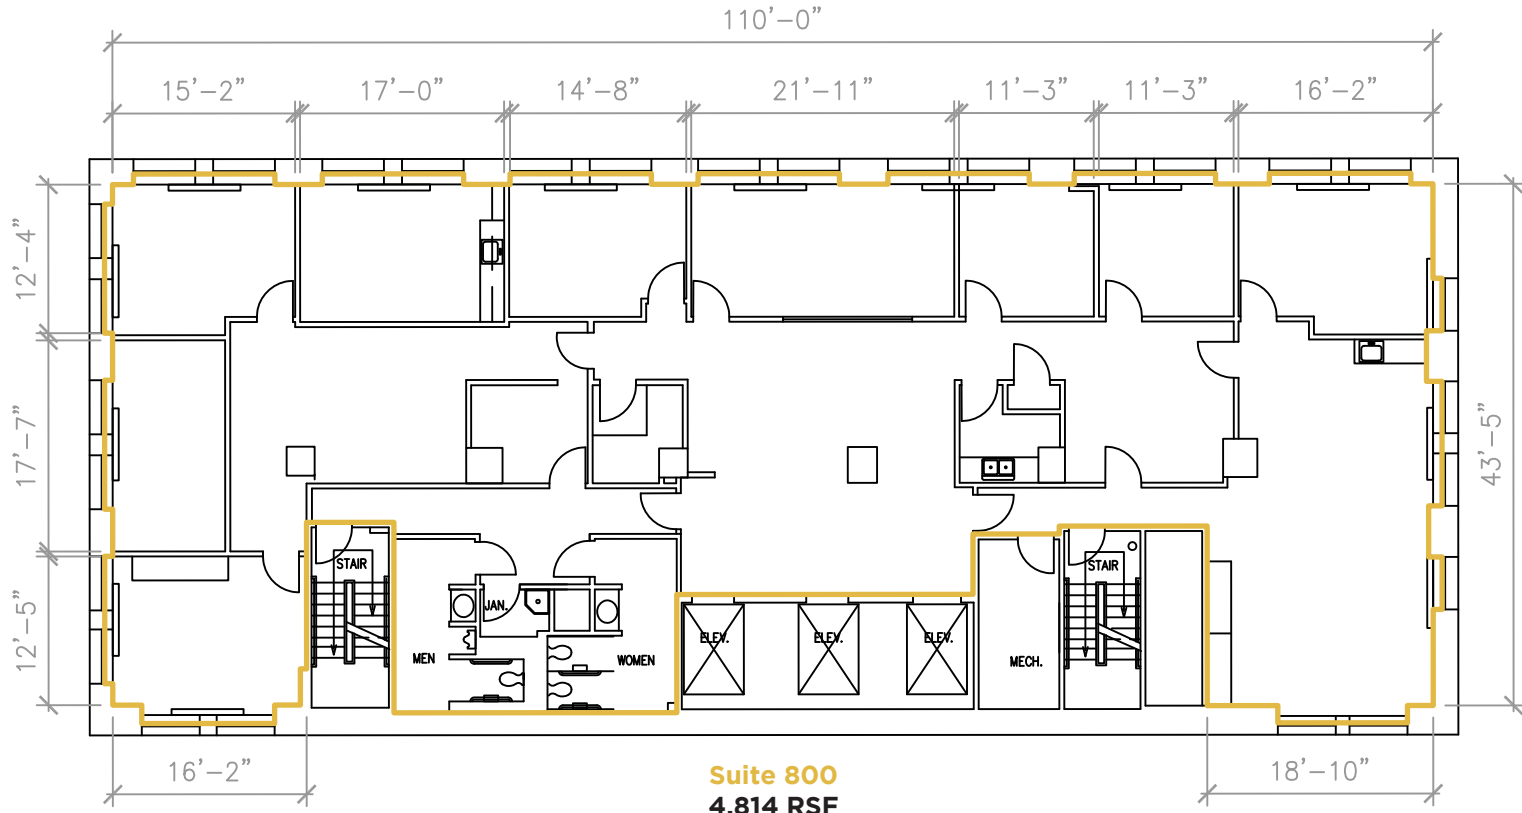

# HARZFELDS BUILDING

1111 Main - Kansas City, MO 64106

 = VACANT

**Suite 800**  
**4,814 RSF**

SUITE #800

SCALE = 1/16" = 1'-0"