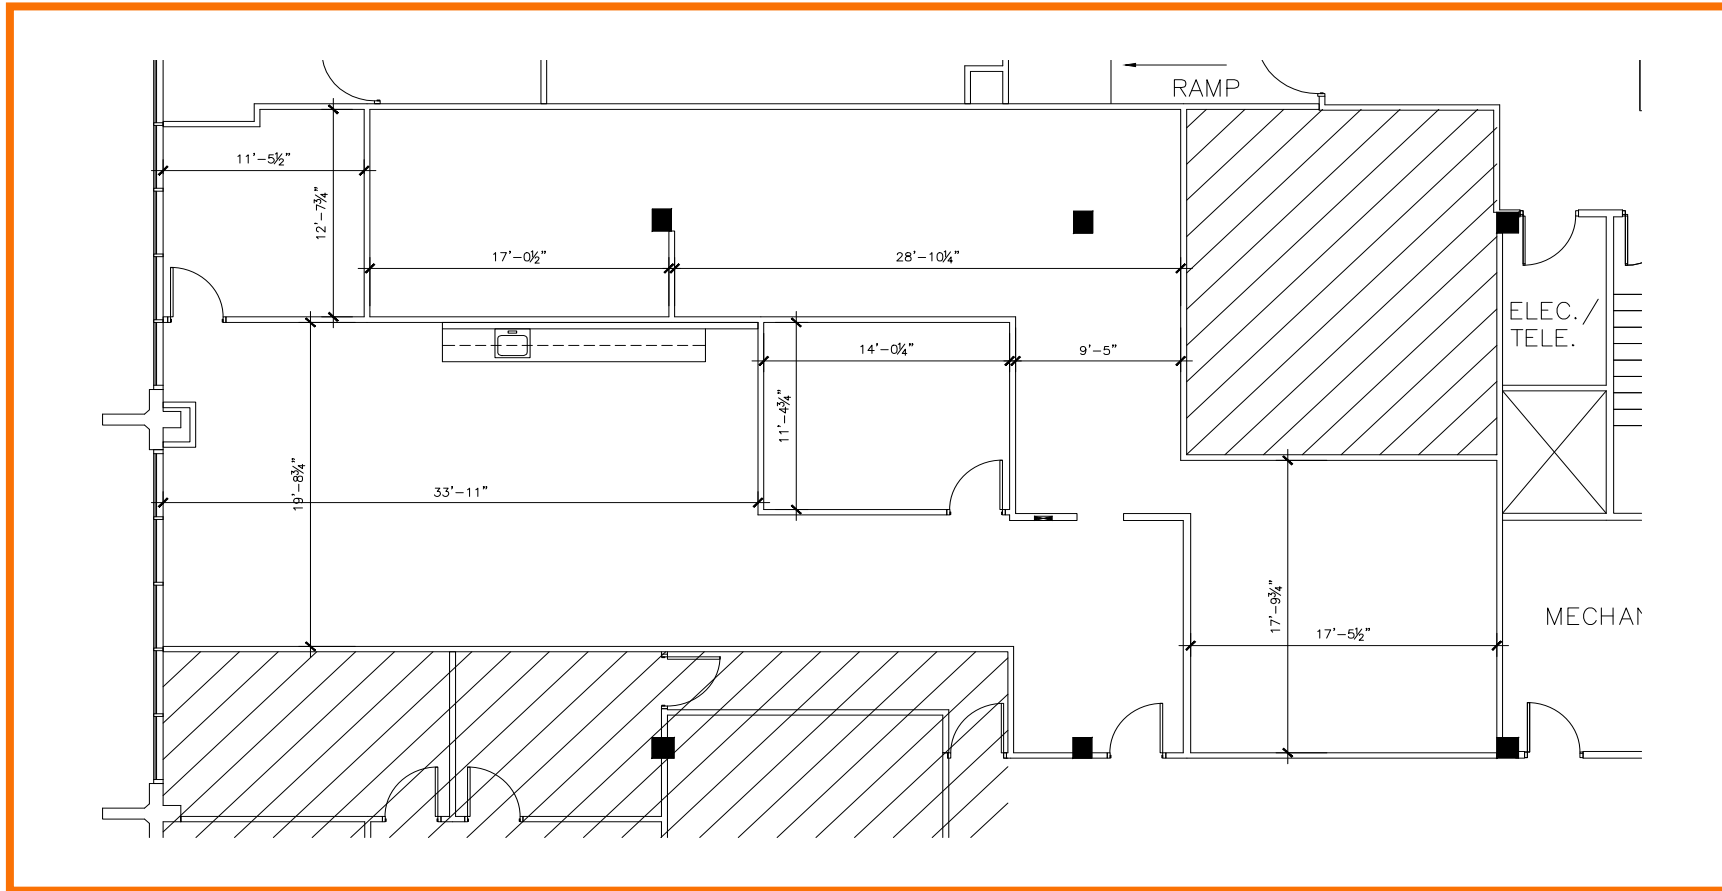

FLOOR PLANS Fourth Floor

Suite 460 | SF: 2,635

For information contact:
IGNACIO FELLER
Commercial Real Estate Director
(847) 777-9513
ifeller@ohareoffices.com
OhareOffices.com