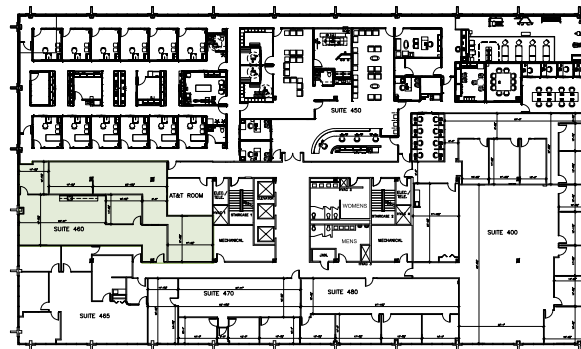

FLOOR PLANS Fourth Floor

Suite 460 | SF: 2,635

For information contact:
IGNACIO FELLER
Commercial Real Estate Director
(847) 777-9513
ifeller@ohareoffices.com
OhareOffices.com