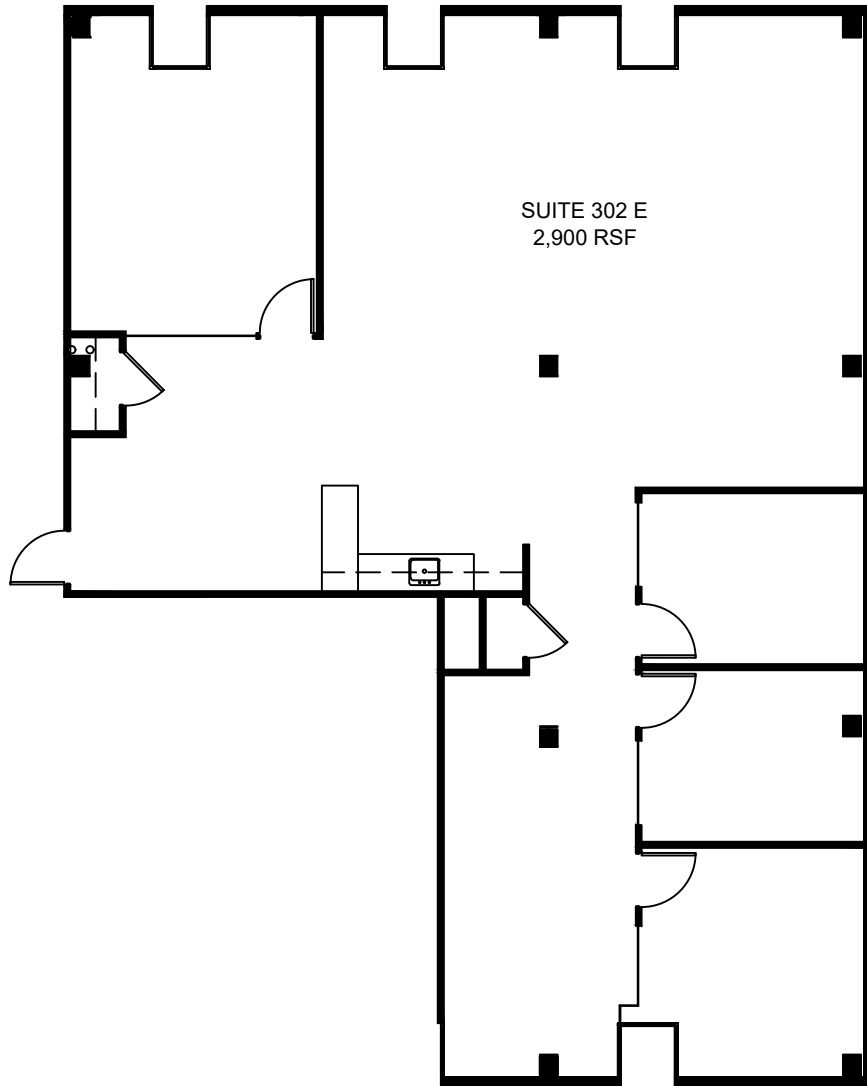

SONO 50

CAPITAL EQUITIES GROUP

50 WASHINGTON ST, NORWALK
SUITE 302E 3TH FLOOR

Scale: 3/32"=1'-0"