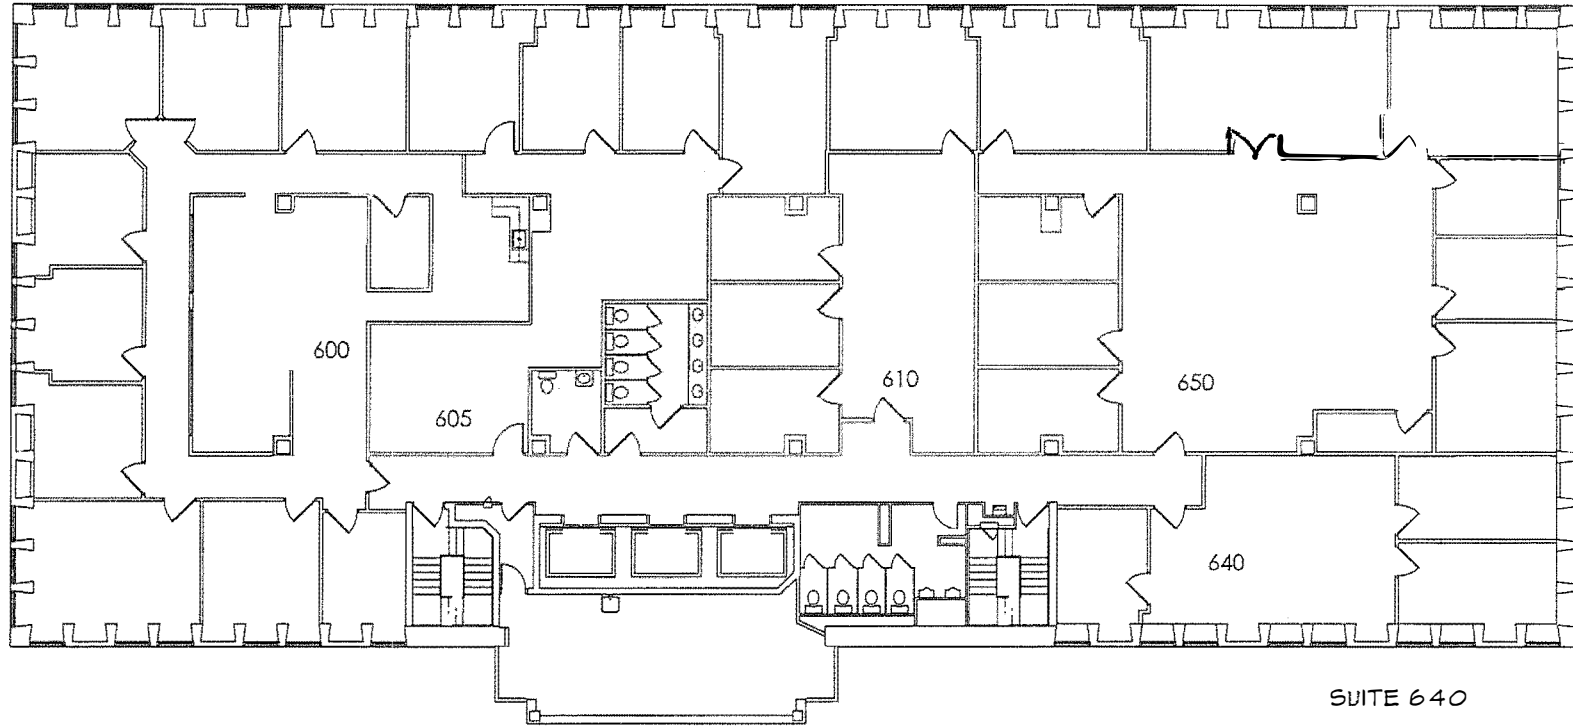

SUITE 600
AVAILABLE
3075.10 RSF

SUITE 605

SUITE 610
AVAILABLE
1141.92 RSF

SUITE 650
AVAILABLE
3166.76 RSF

SUITE 640

1061.91 RSF

A FLOOR PLAN 
SCALE: NTS NORTH

KKT ARCHITECTS, INC.
2200 SOUTH UTICA PLACE, SUITE 200
TULSA, OKLAHOMA 74114
[P] 918.744.4270 \ [F] 918.744.7849
WWW.KKTARCHITECTS.COM
C O F A #534 6/30/19

6TH FLOOR PLAN

SOUTHLAND
TOWER
6TH FLOOR

10.25.2019

AS-BUILT
PLAN

AS.6