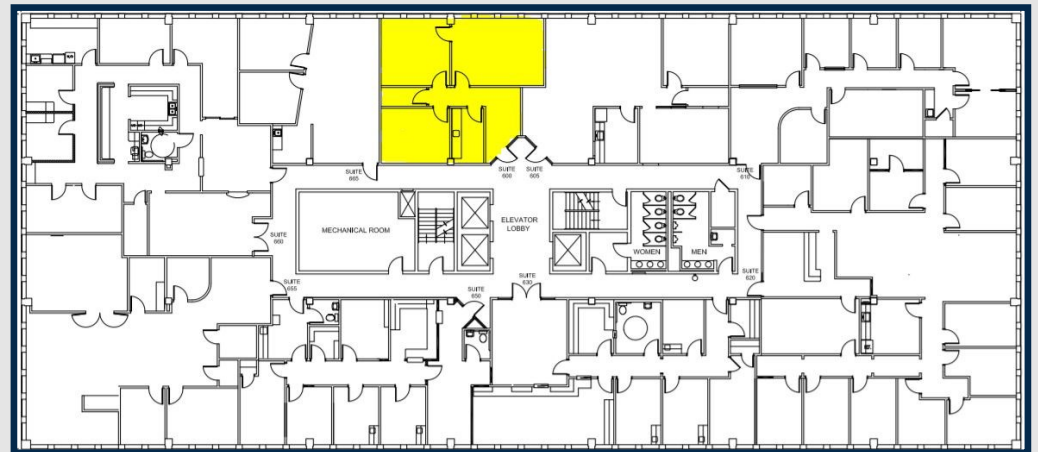

SPACE FEATURES

Reception

Private Offices

Conference Room

Break Room

Steve Beverly
S.E. Beverly Real Estate Services, Inc.
1800 Peachtree Street NW, Suite 202
Atlanta GA 30309

(404) 290-0895
steve.beverly@sebeverly.com
<https://1800peachtreebuilding.com>