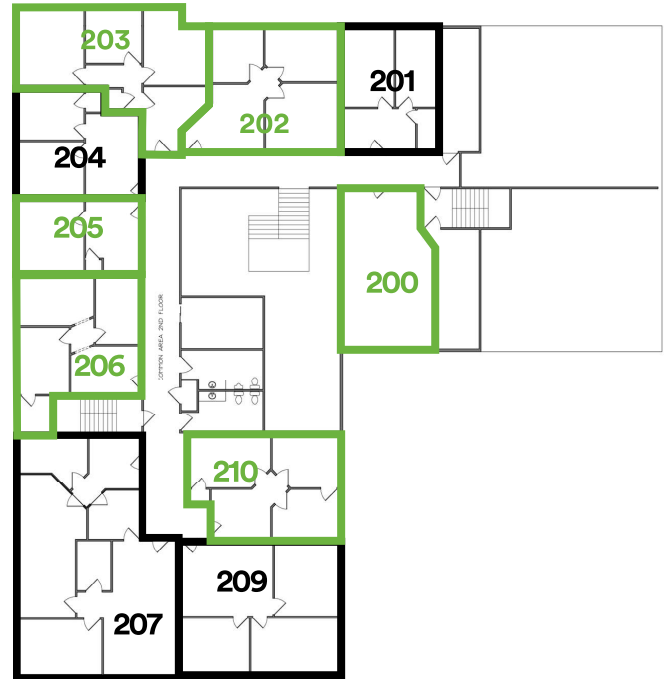

ENERGY PLAZA

1701 SOUTHWEST PARKWAY
COLLEGE STATION, TEXAS 77840

FLOOR PLAN | FIRST FLOOR

SUITE	AVAILABILITY	RSF
99	Available	~722
100	Available	~1,465
101	Leased	~883
102	Leased	~488
103	Leased	~431
104	Leased	~892
105	Leased	~929
106	Leased	~529
107	Leased	~491
108	Leased	~409
109	Leased	~588
110	Leased	~1,872
113	Leased	~787

FLOOR PLAN | SECOND FLOOR

SUITE	AVAILABILITY	RSF
200	Available	~666
201	Leased	~567
202	Available	~764
203	Available	~869
204	Leased	~578
205	Available	~437
206	Available	~739
207	Leased	~1,586
209	Leased	~989
210	Available	~717