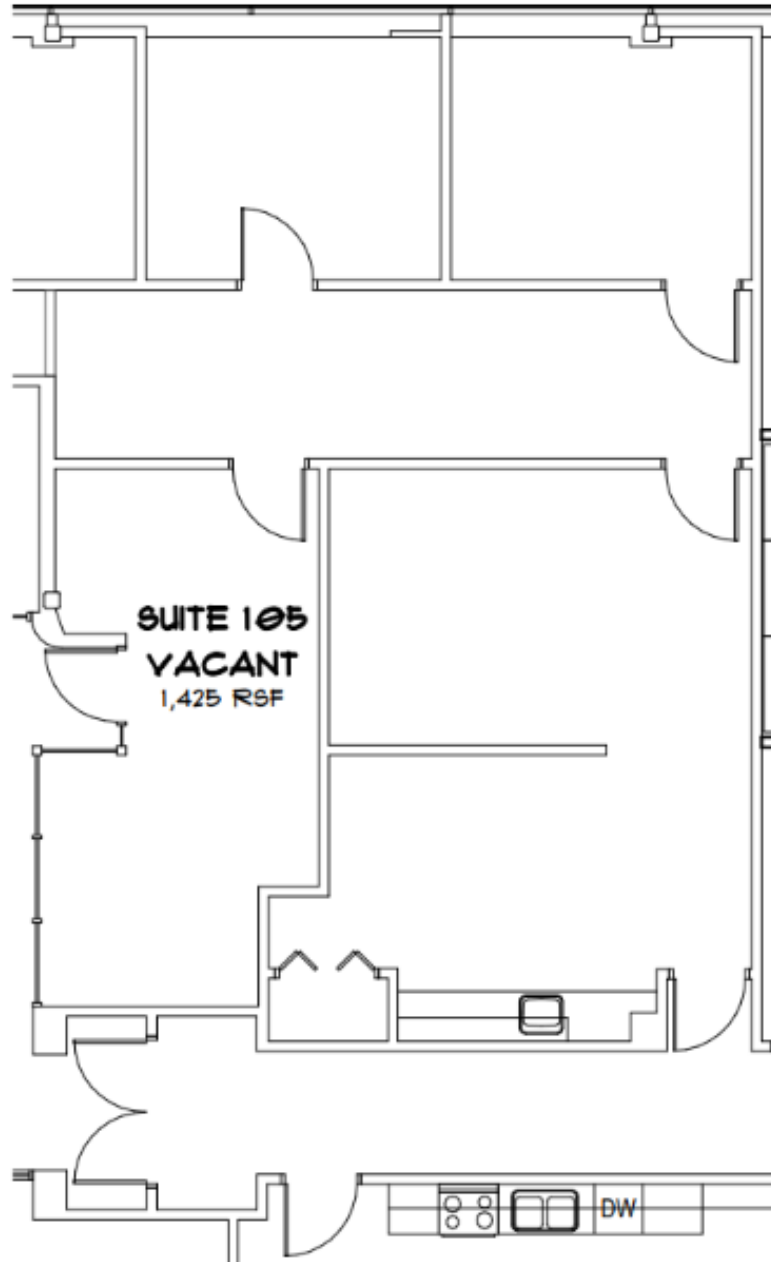

Suite 105

1,425 RSF

Call Matt Ralls at **405.842.0100**