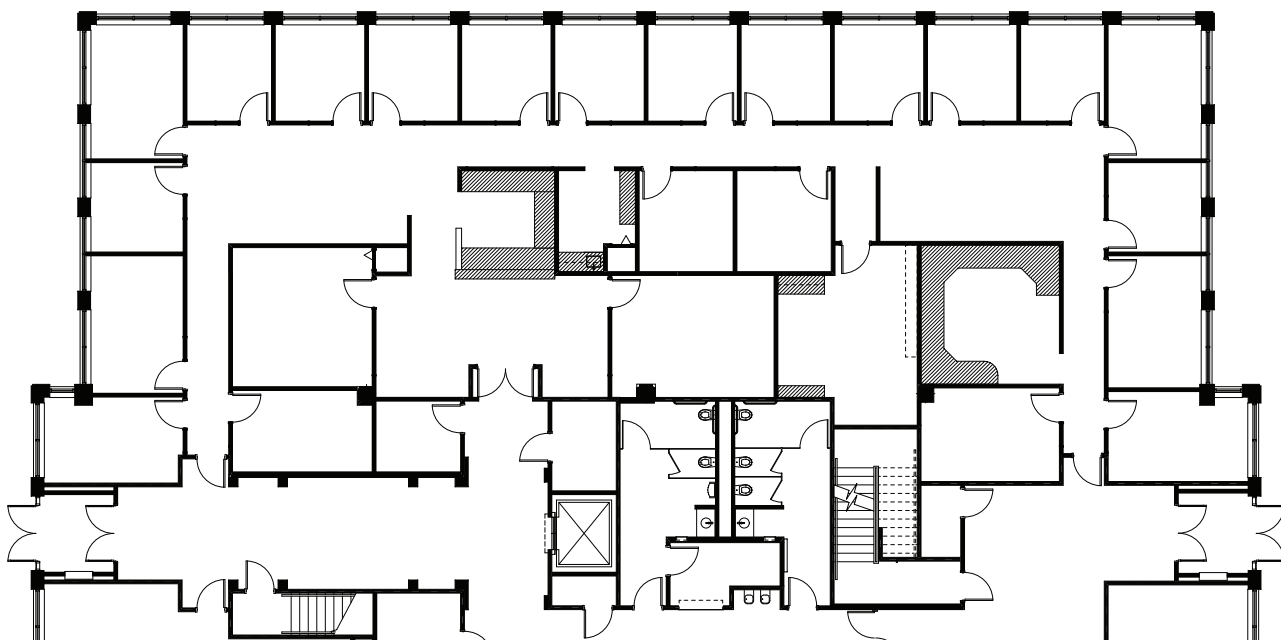

CRESCENT

8490 East Crescent Parkway | Greenwood Village

Suite 100
6,419 RSF

Shea Properties.

W. Ryan Stout
303.813.6448
ryan.stout@cushwake.com

Zachary T. Williams
303.813.6474
zach.williams@cushwake.com

Caitlin I. Ellenson
303.312.1914
caitlin.ellenson@cushwake.com