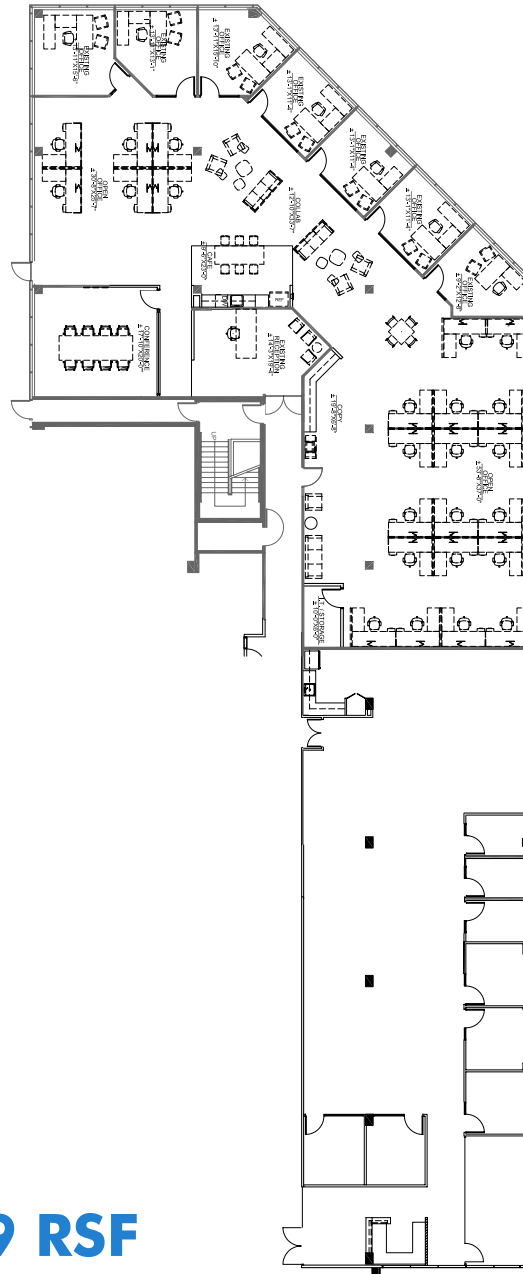

# WATERVIEW

2141 E HIGHLAND AVENUE  
BUILDING A

## FIRST FLOOR

**SUITE 150/180 | ±11,799 RSF**