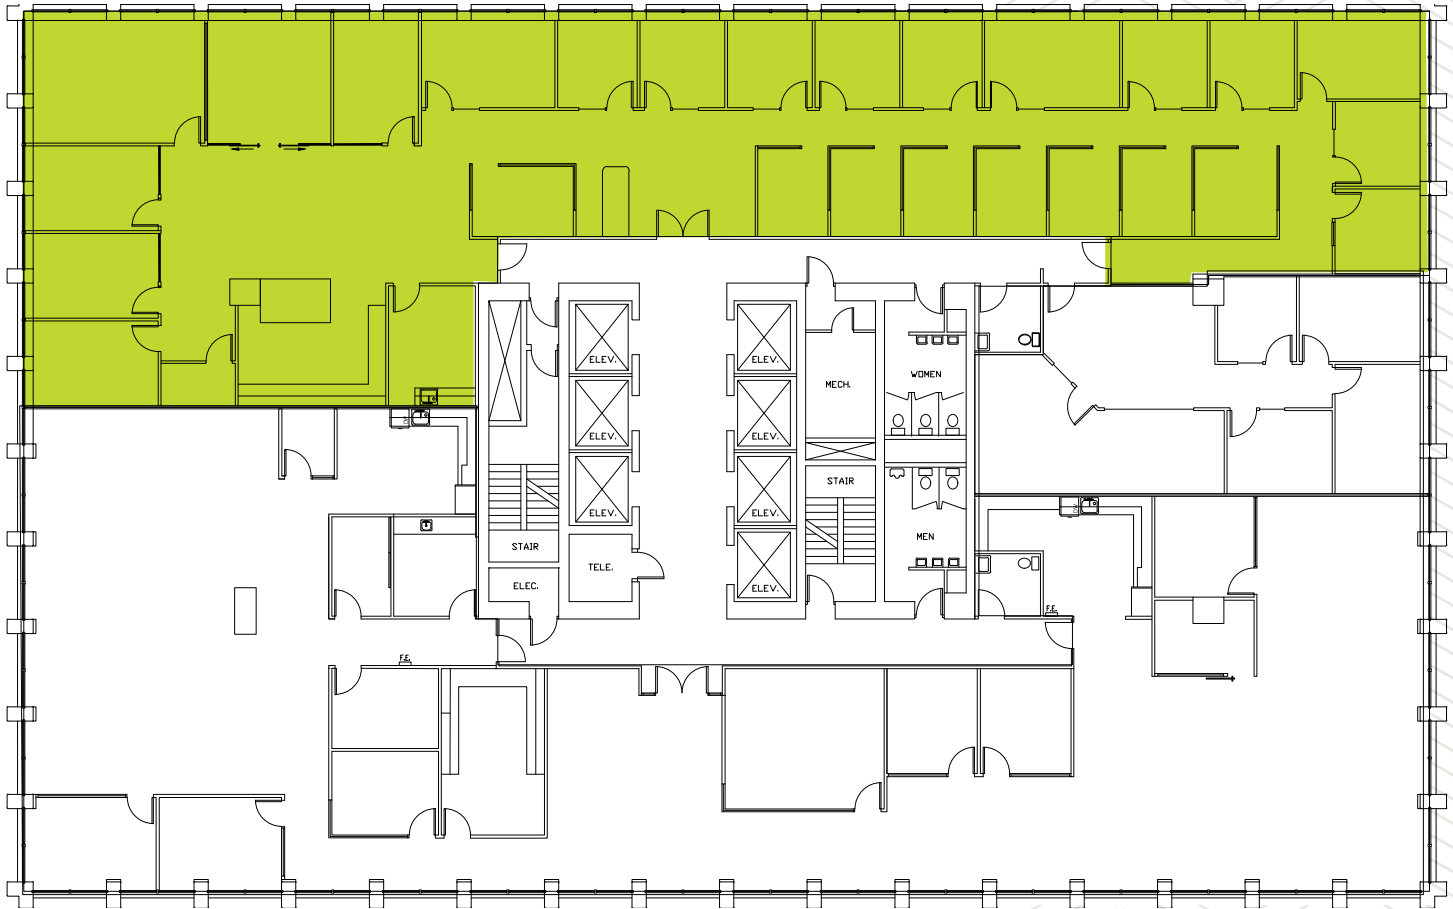

SUITE 1805 6,467 SF

OFFICE SPACE FOR LEASE

PARKPLACESEATTLE.COM

VACANCY

LEASING

Cleita Harvey
+1 206 607 1794
cleita.harvey@jll.com

Joe Gowan
+1 206 607 1738
joe.gowan@jll.com