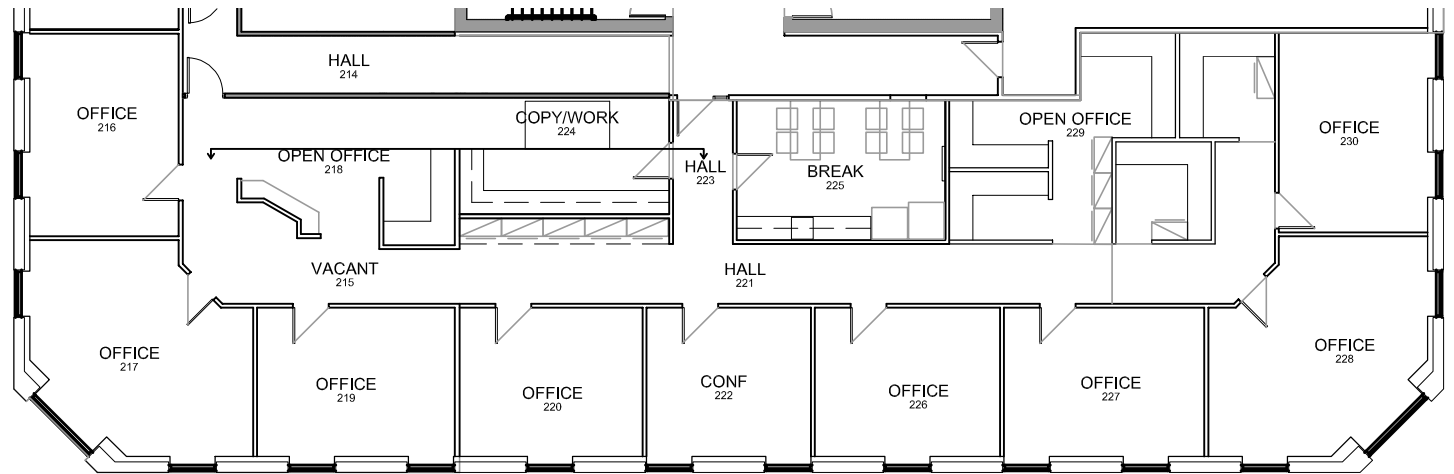

LOCATION PLAN
NOT TO SCALE

FLOOR PLAN-SUITE 1525

NOT TO SCALE

EPIC CENTER

301 N. MAIN
WICHITA, KS 67202

FLOOR: 15TH FLOOR ■ SUITE: 1525 ■ RENTABLE: 4,354 S.F.

Office Space Available
316-942-7940