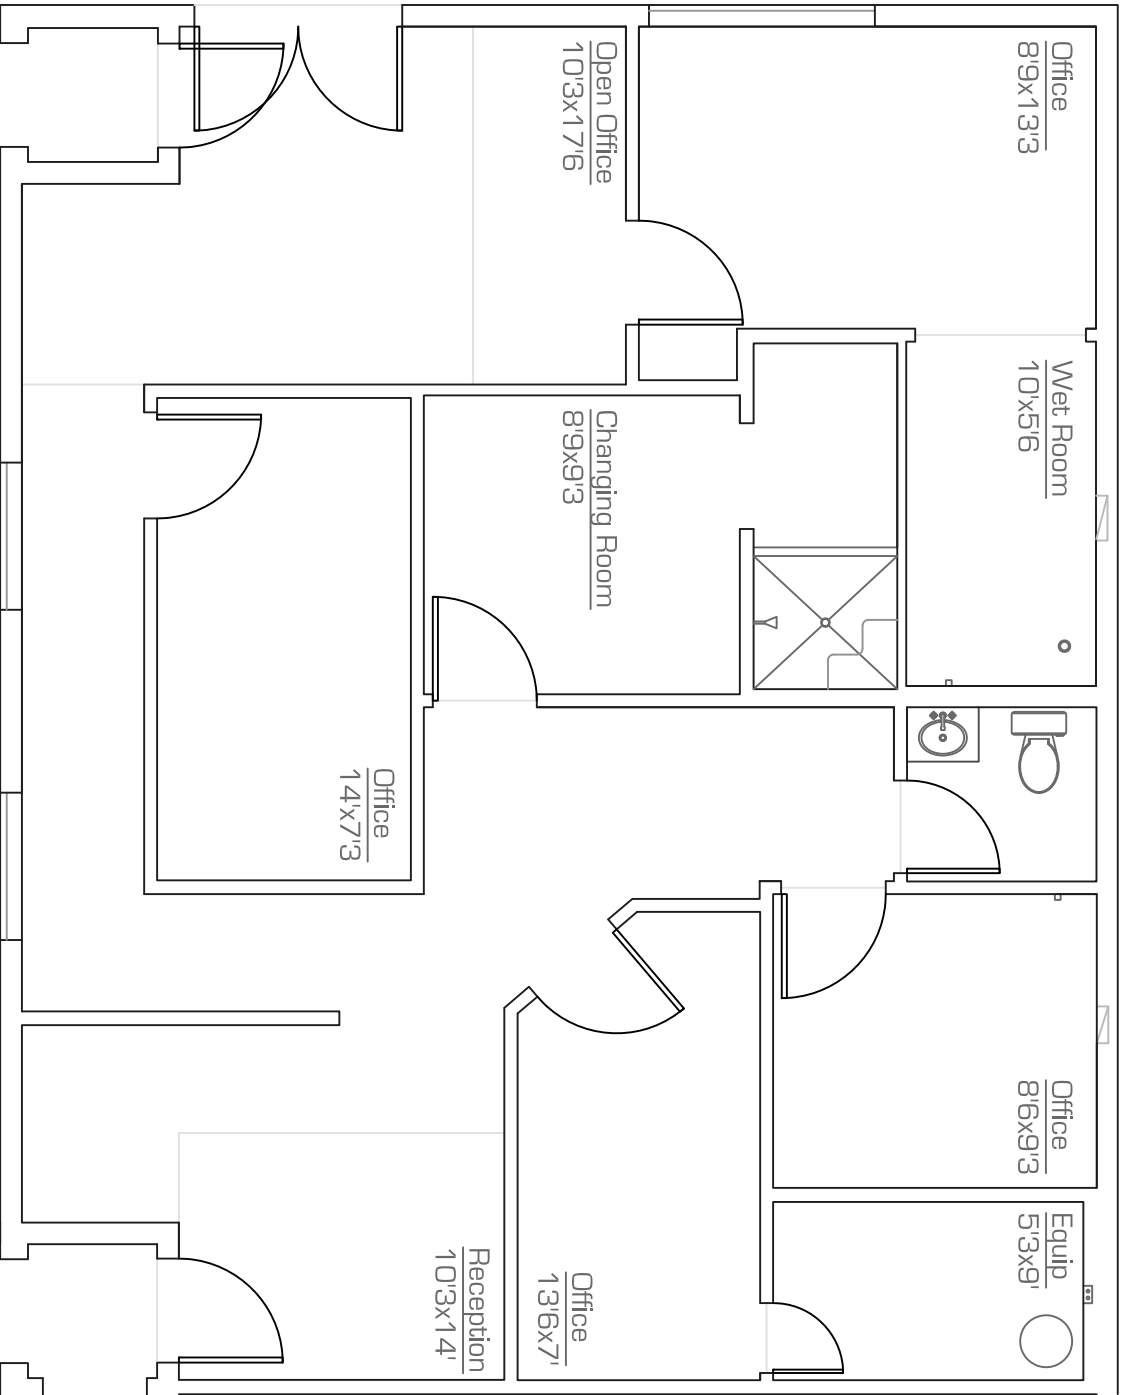

879 North Plaza Drive

Apache Junction . Arizona
Suite 101B - 1,064 SF

as-built

scale: nts

8.June.2017

* All dimensions are approximate at ± 3"

* All information is of general nature

precision DIMENSIONS