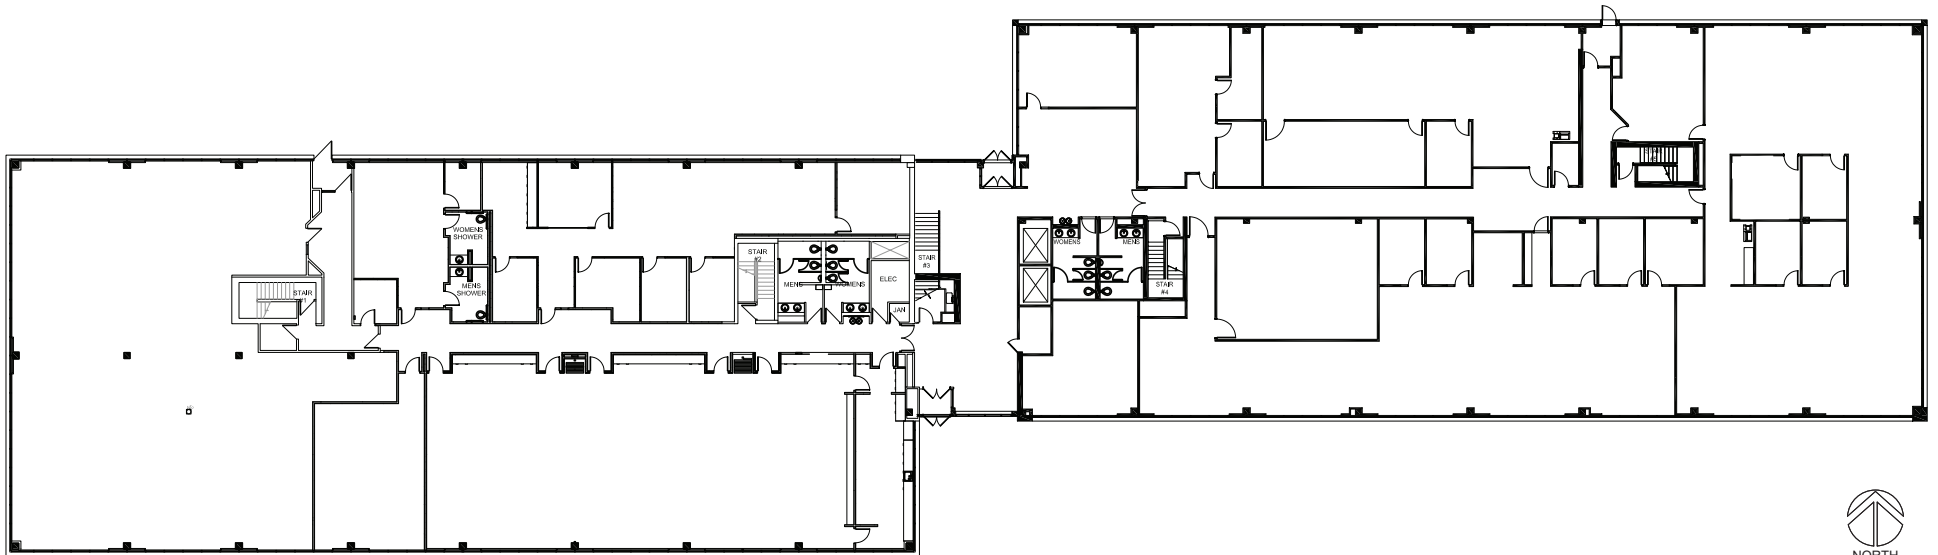

GREENWOOD CORPORATE PLAZA

5970 GREENWOOD PLAZA BLVD

BUILDING

1st Floor
30,174 RSF

NEWMARK

Jamie Gard 303-260-4341 jamie.gard@nrmk.com

Pete Staab 303-260-4346 pete.staab@nrmk.com

Information contained herein, while not guaranteed, is from sources we believe reliable.