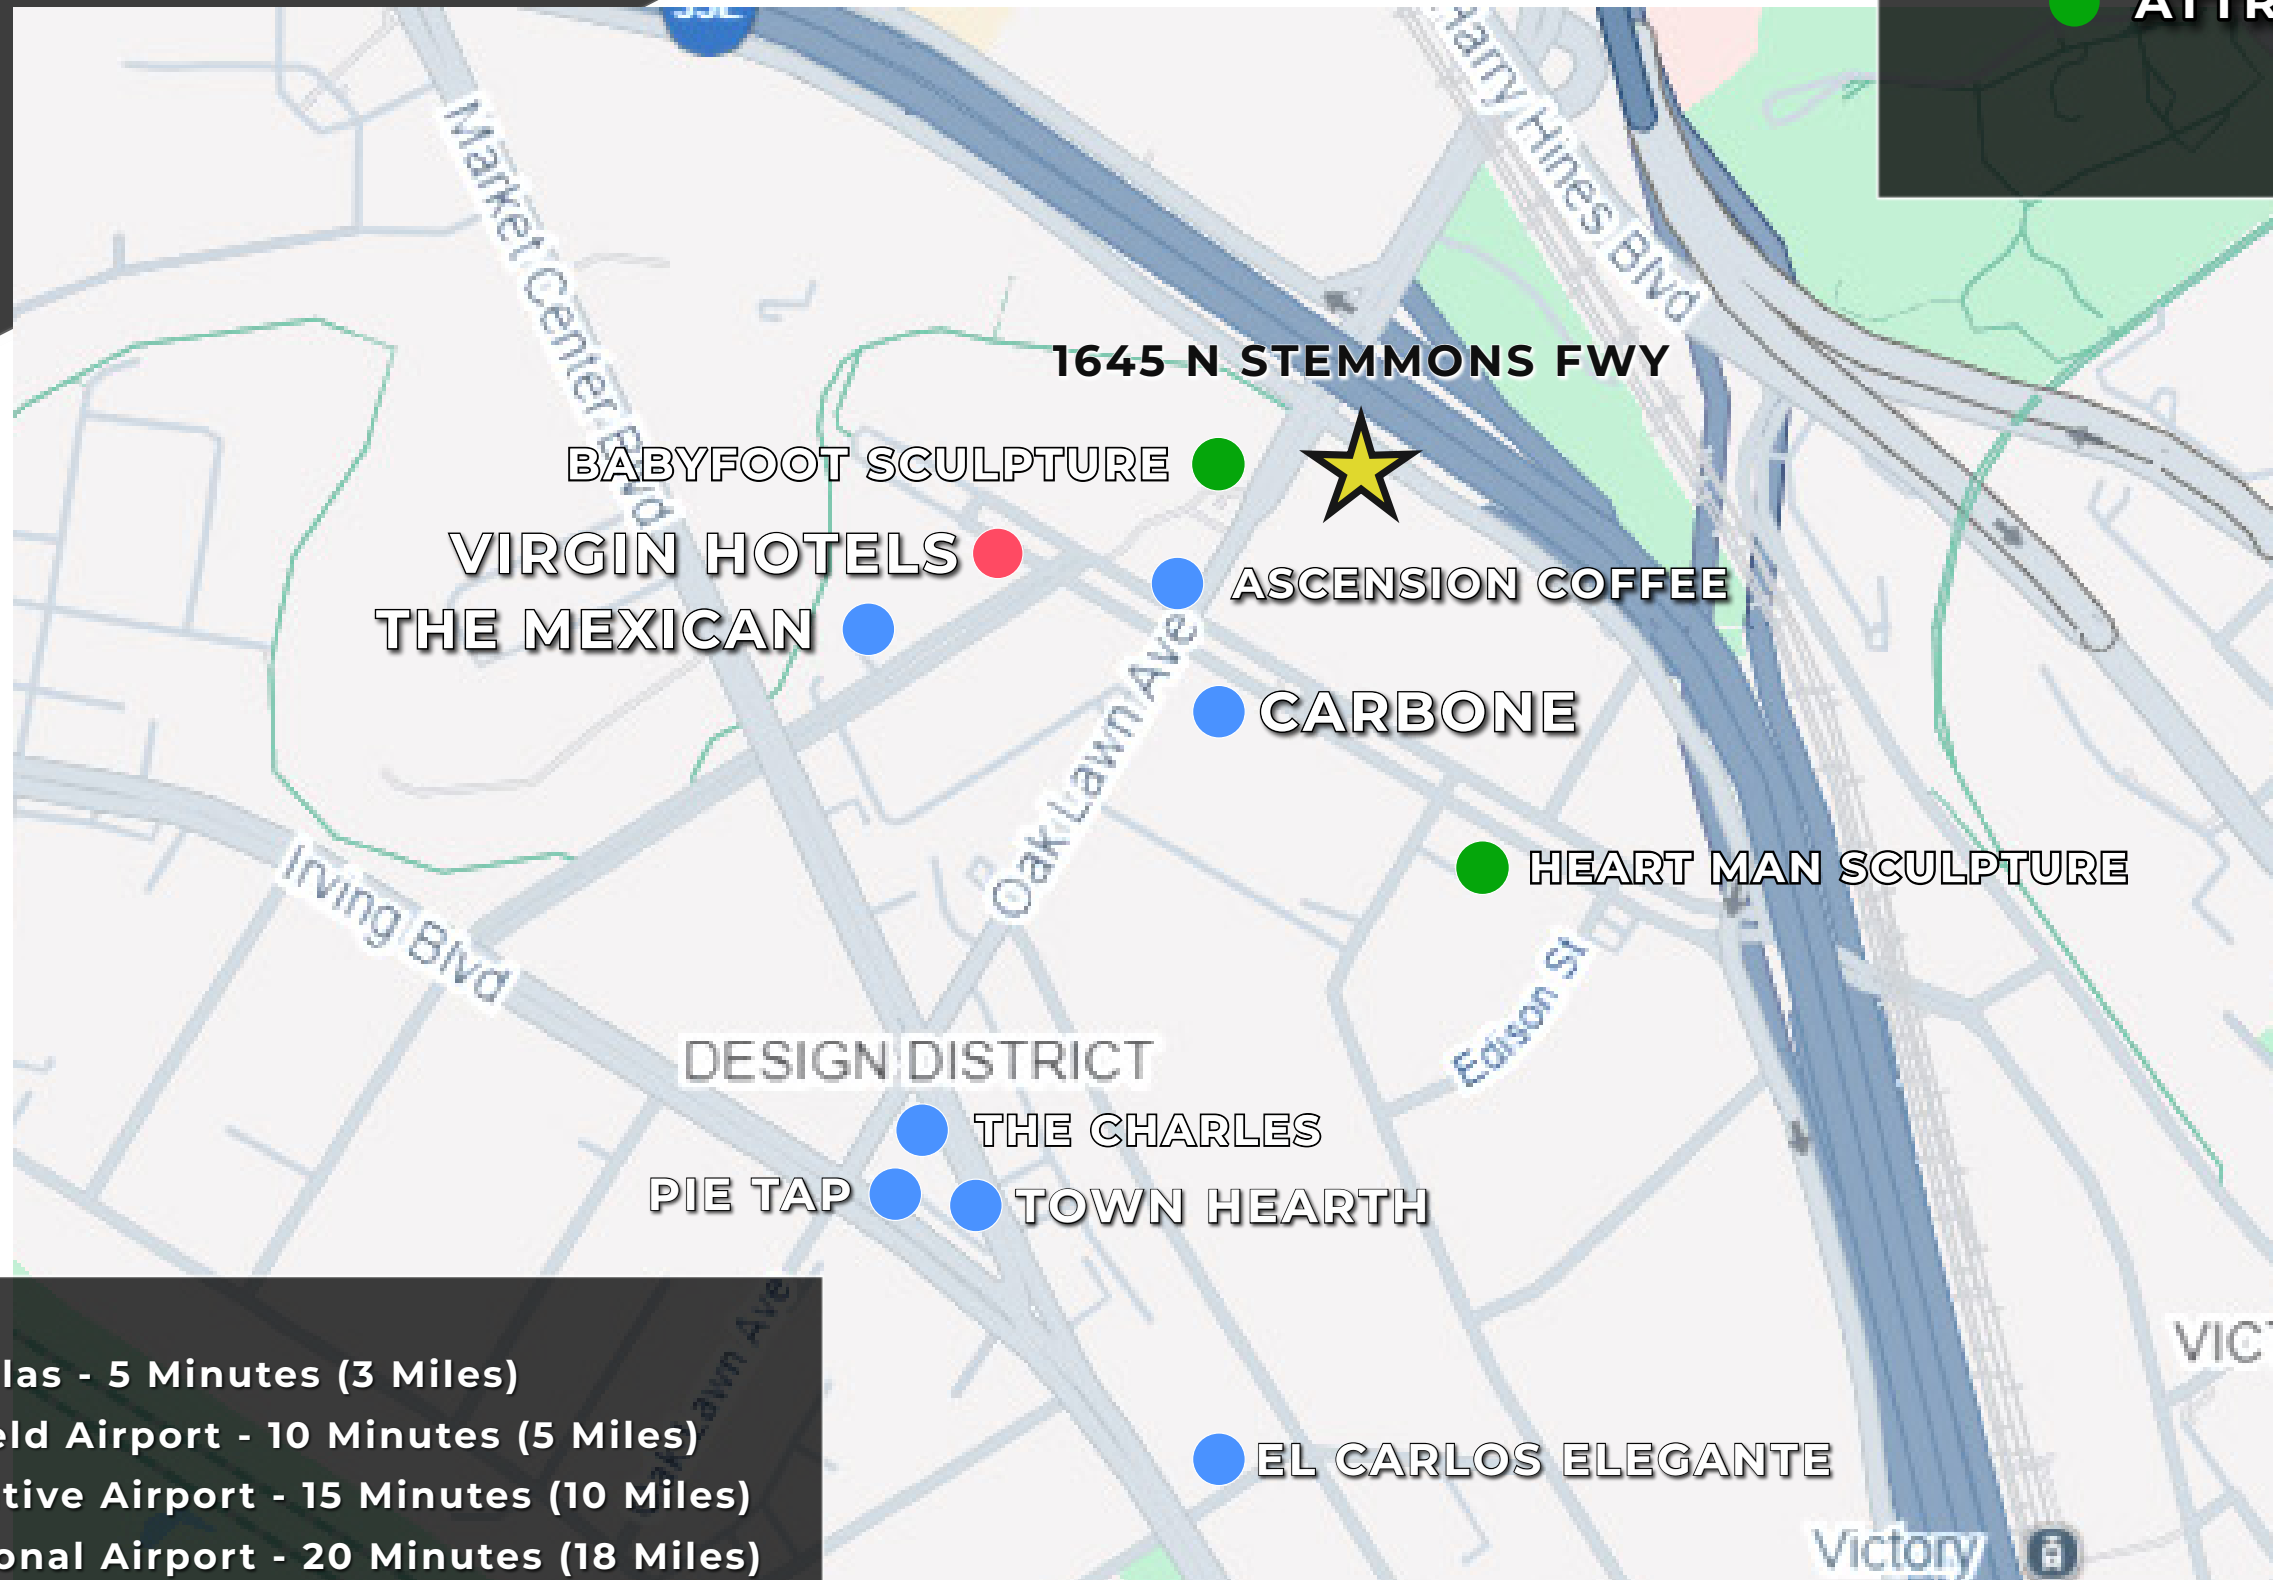

JUST LISTED

1645 N STEMMONS FWY

- DRINKS & DINING
- ACCOMMODATIONS
- ATTRACTIONS

- Downtown Dallas - 5 Minutes (3 Miles)
- Dallas Love Field Airport - 10 Minutes (5 Miles)
- Addison Executive Airport - 15 Minutes (10 Miles)
- DFW International Airport - 20 Minutes (18 Miles)
- Fort Worth - 33 Minutes (33 Miles)