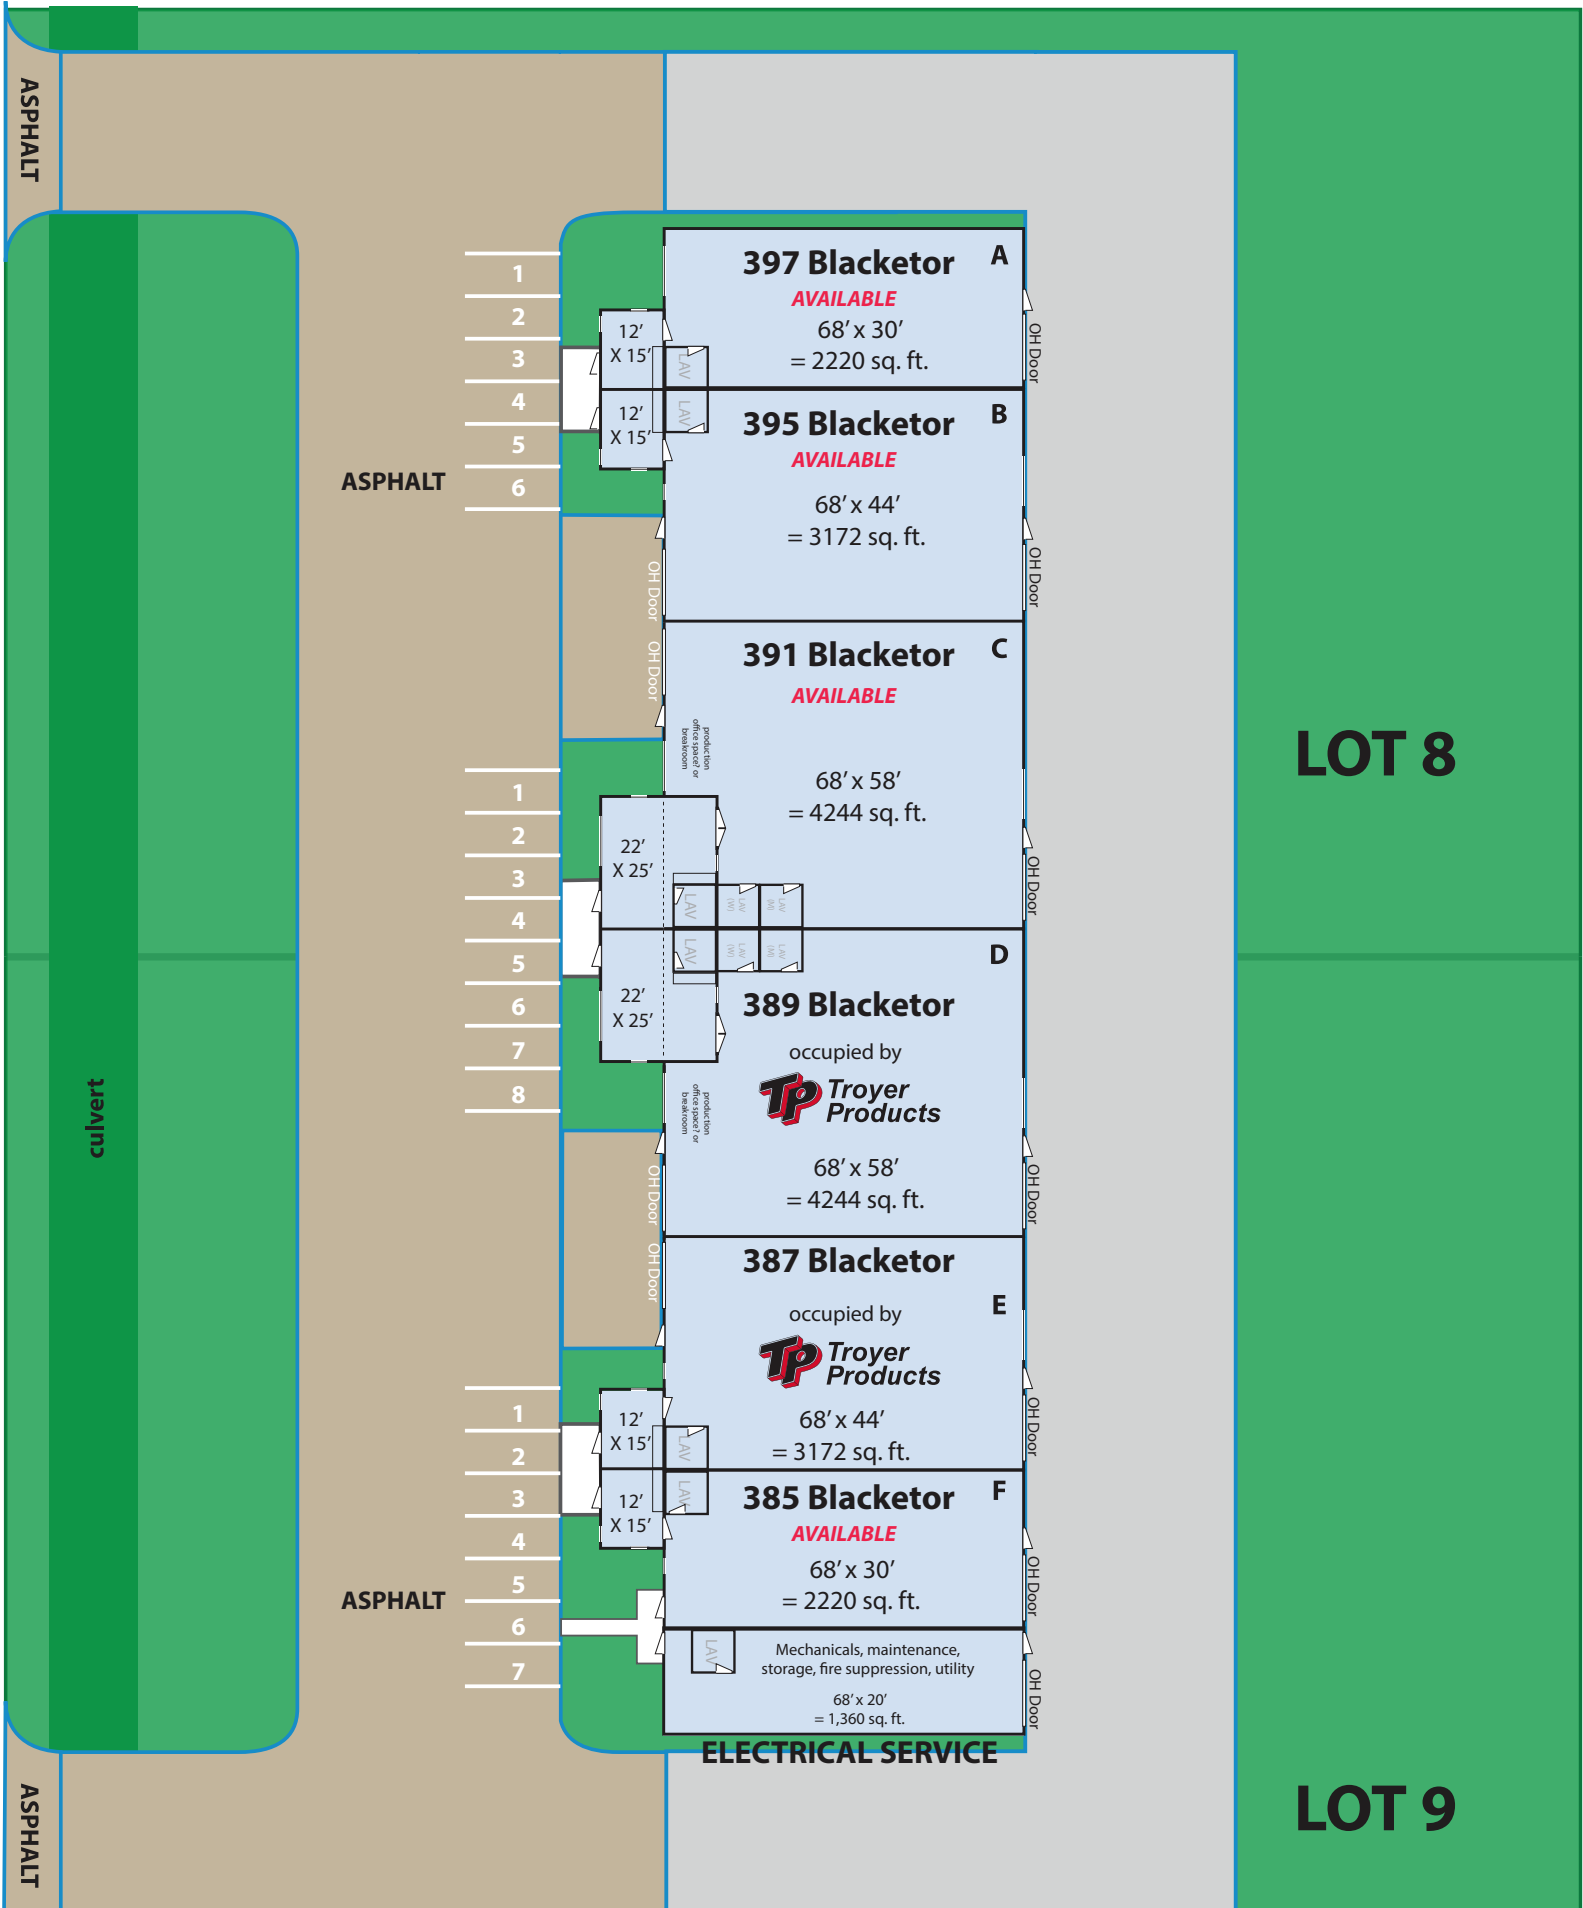

Exhibit A

385 - 397 Blacketor Drive, Rochester, IN

LOT 8

LOT 9