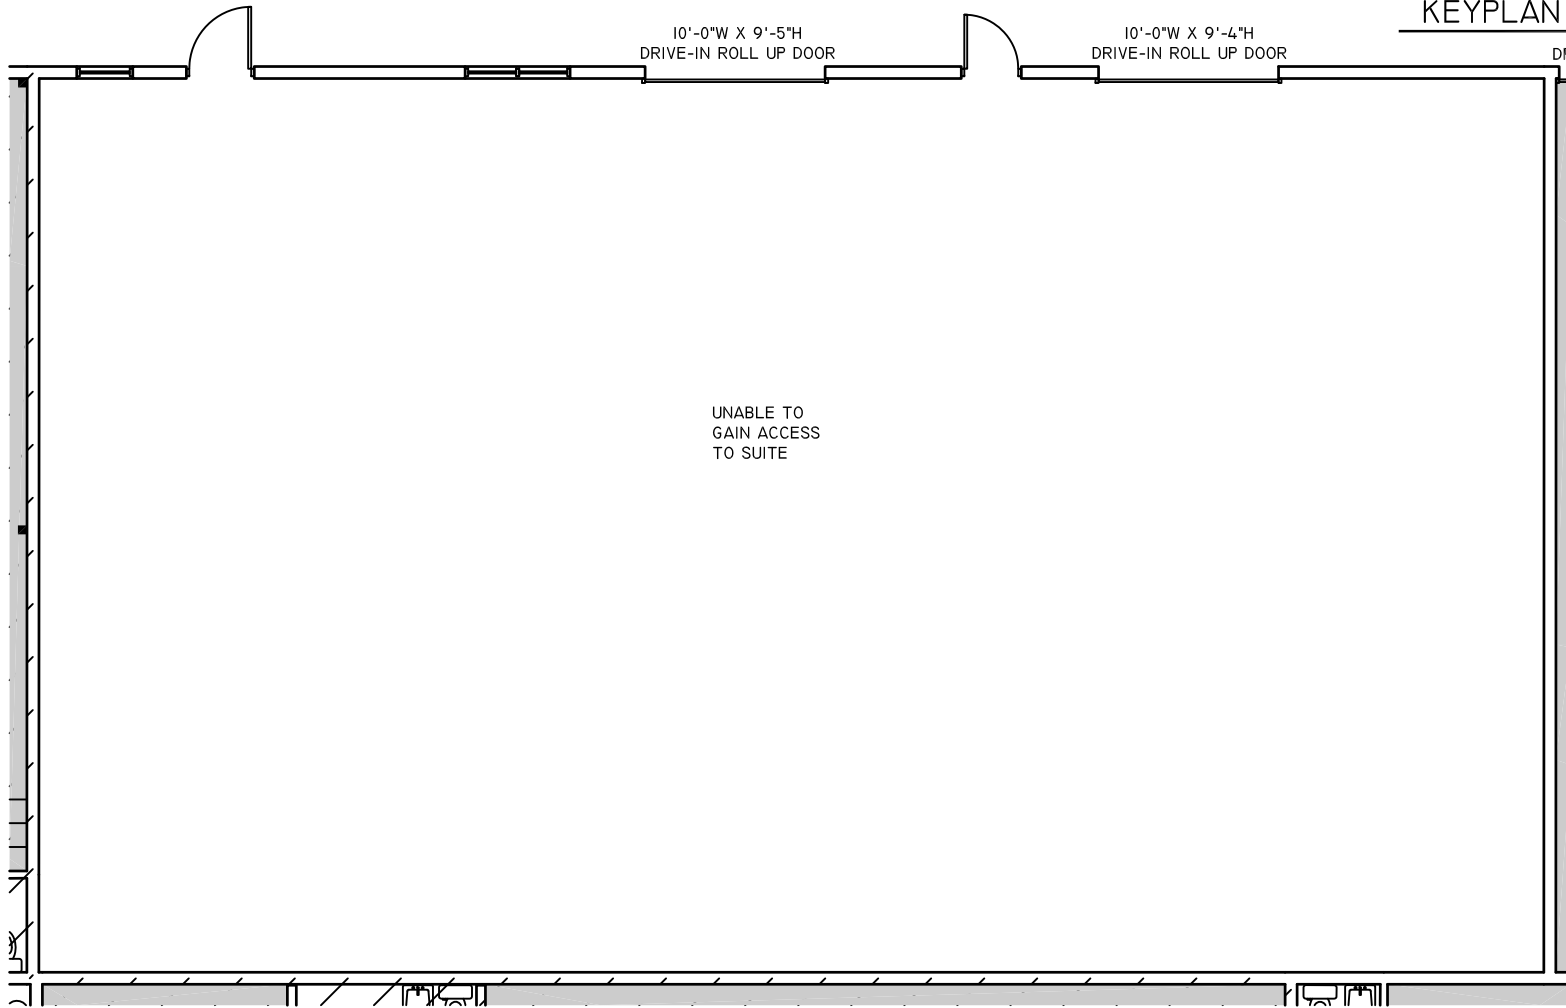

KEYPLAN

UNABLE TO  
GAIN ACCESS  
TO SUITE

WILLIAM MIDDOUR 404.290.9713  
WMIDDOUR@MIDDOURINVESTMENTS.COM  
ALLIE SCHONBERG 404.242.1660  
ASCHONBERG@MIDDOURINVESTMENTS.COM