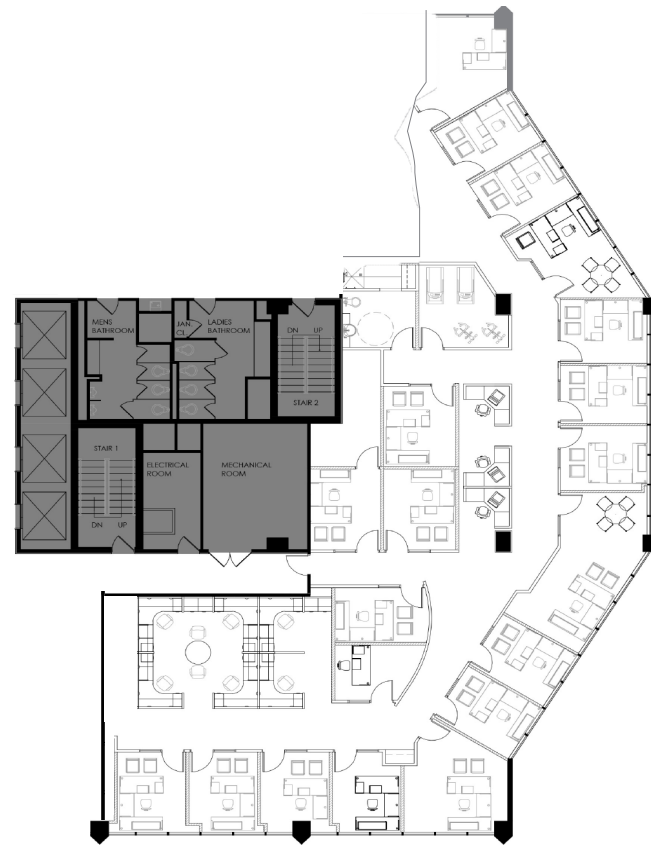

# BRICKELL CITY TOWER

**80 SW 8TH ST  
MIAMI FL 33130**

## SUITE 1950 | 5,629 RSF

VIEW  
**Matterport®**

**BANYAN STREET**  
REAL ESTATE FUNDS