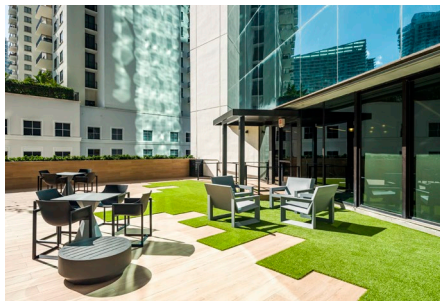

# BRICKELL CITY TOWER

**80 SW 8TH ST  
MIAMI FL 33130**