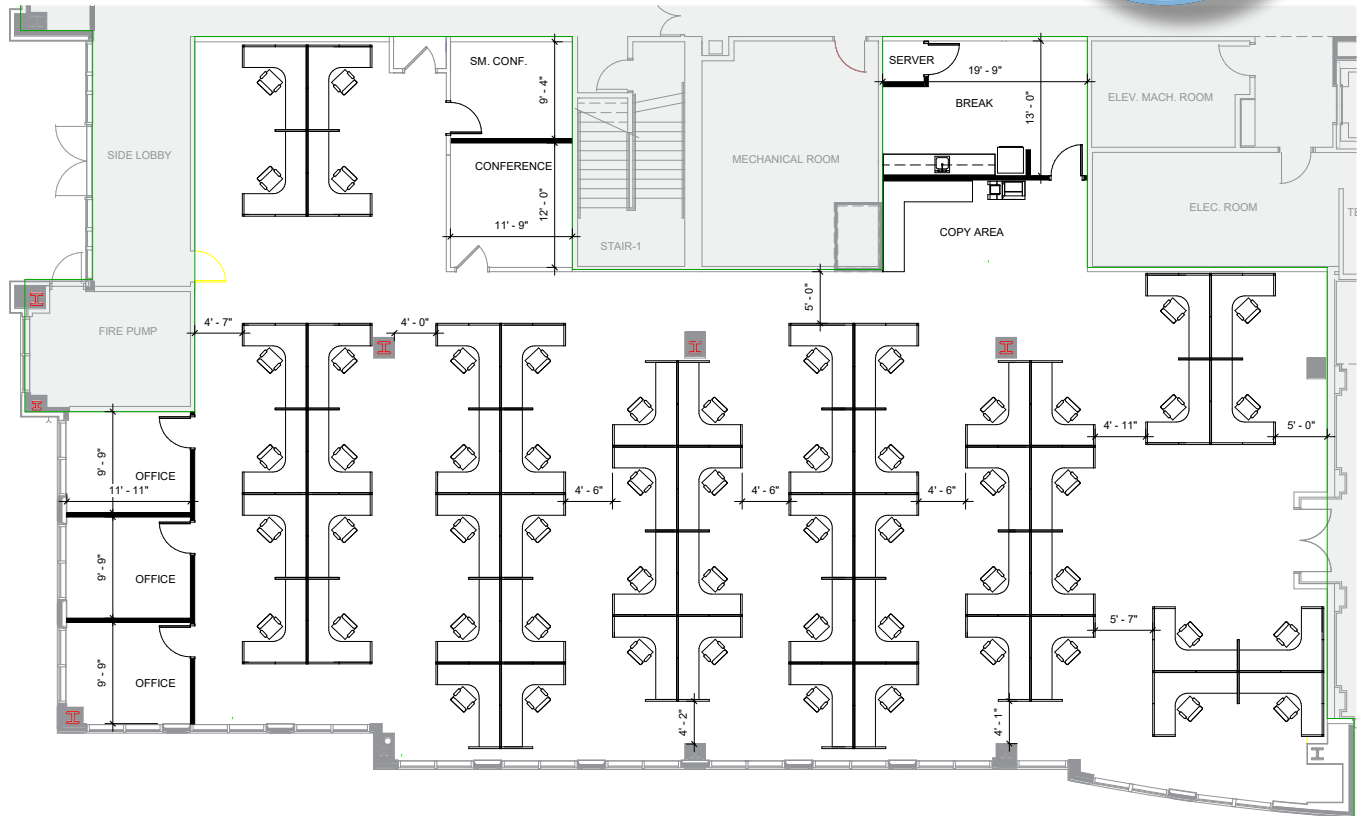

PRIMERA TOWERS

300 PRIMERA BOULEVARD

- 122,056 s.f. - Brighthouse and Level 3
- 4 stories as providers
- Built in 1999

| Suite | Size (r.s.f.) |
|-------|---------------|
| 164 | 7,772 s.f. |