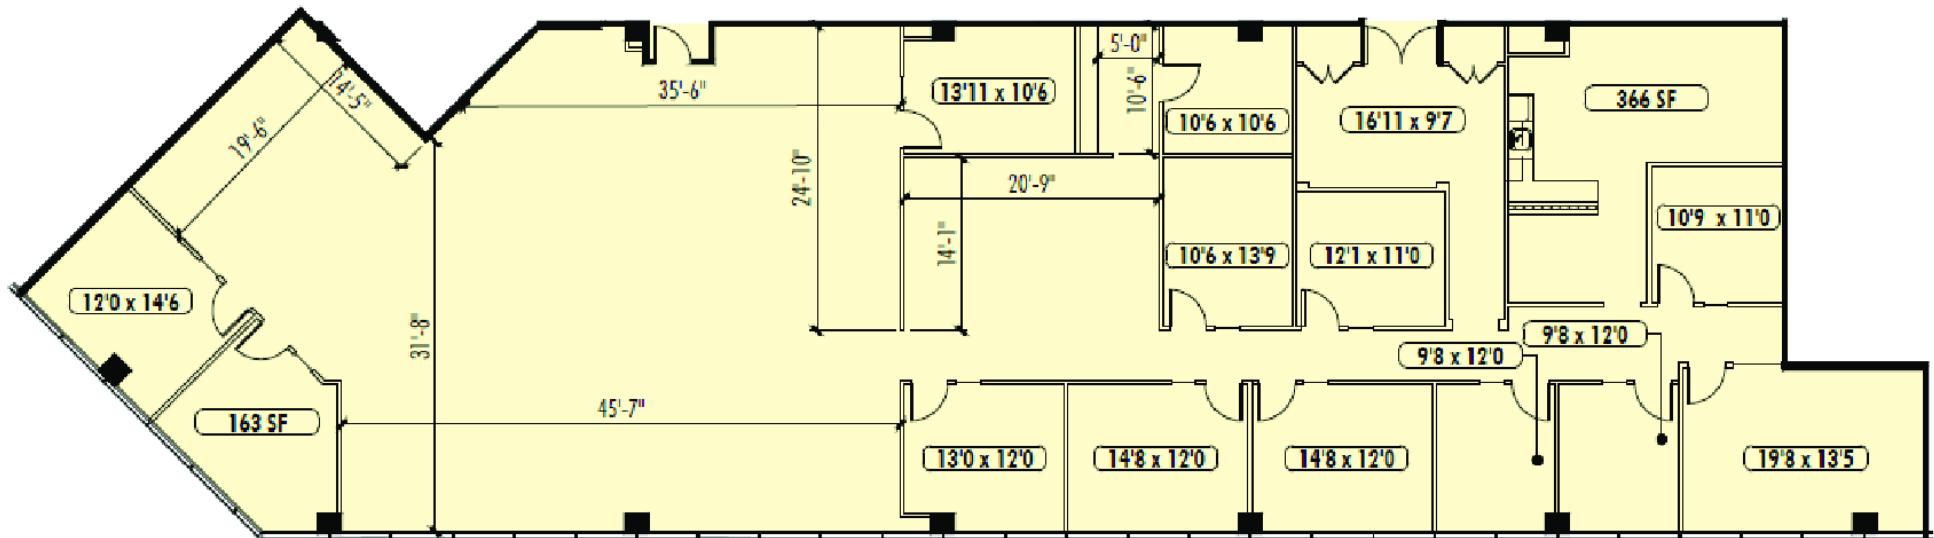

Key Plan

Michael Howell 404.926.1640 mhowell@lpc.com	Hunter Henritze 404.924.2819 hhenritze@lpc.com	Gil Russell 404.519.0671 grussell@lpc.com
--	---	--

Lincoln