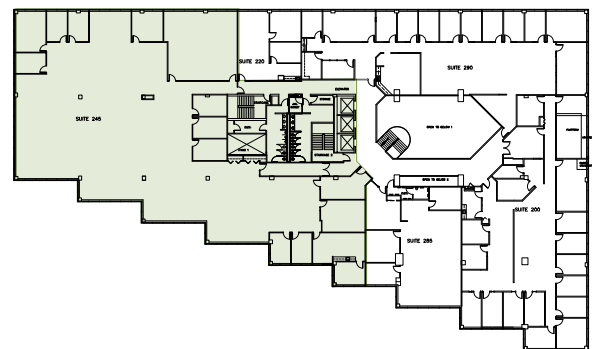

# FLOOR PLANS Second Floor

Suite 245 | SF: 15,180

For information contact:  
**IGNACIO FELLER**  
Commercial Real Estate Director  
(847) 777-9513  
ifeller@ohareoffices.com  
OhareOffices.com