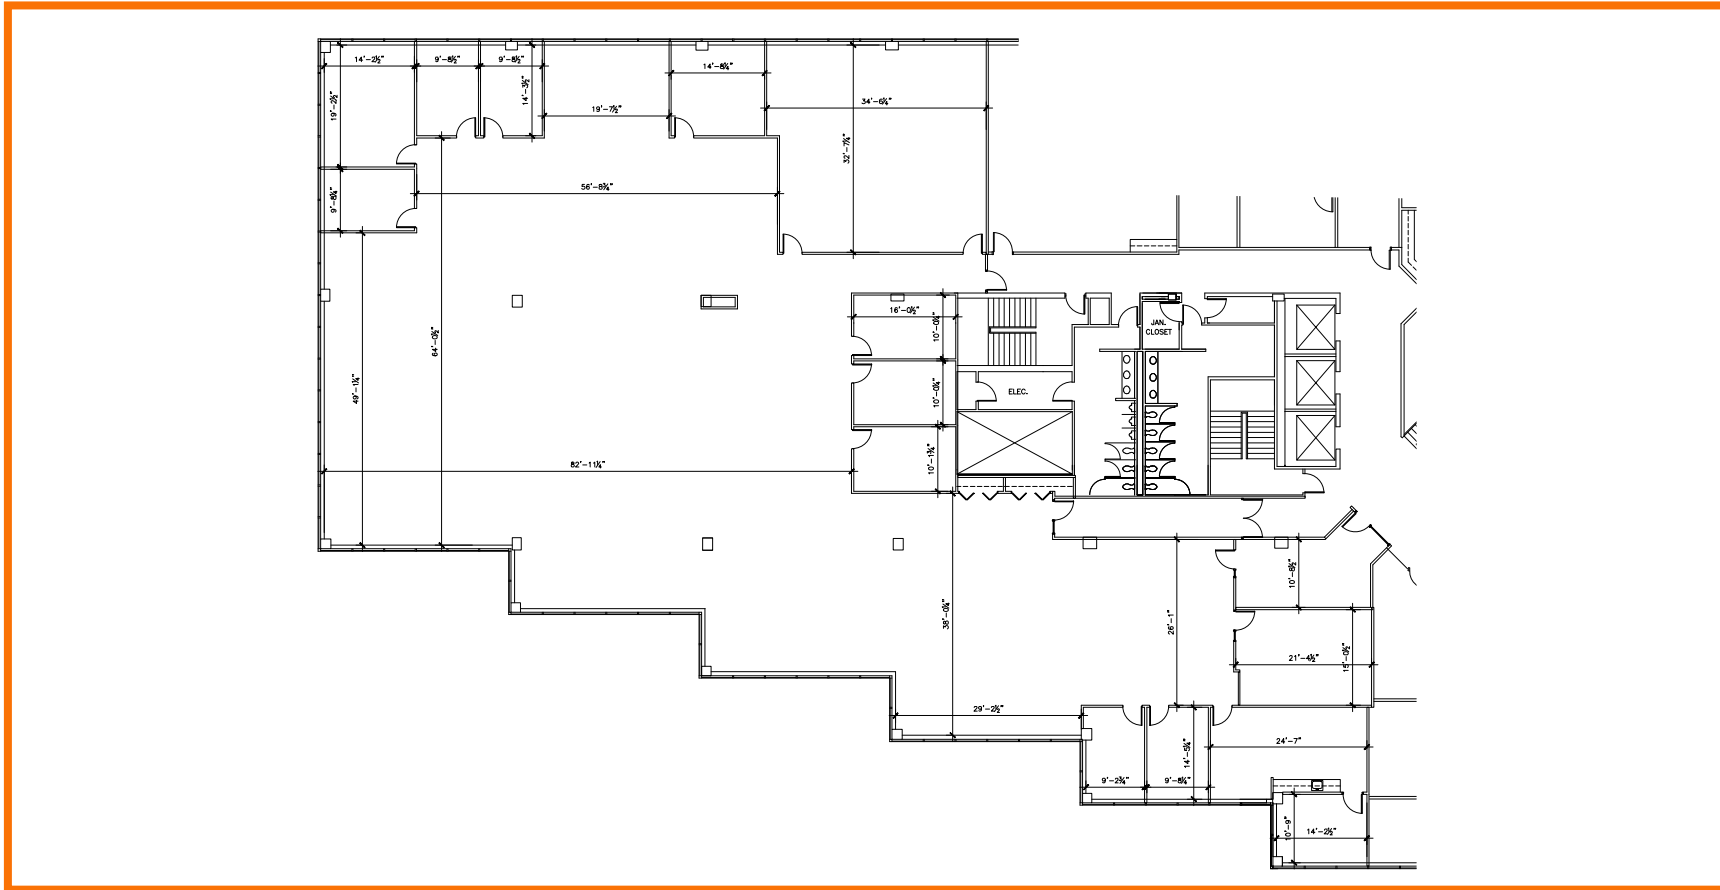

# FLOOR PLANS Second Floor

Suite 245 | SF: 15,180

For information contact:  
**IGNACIO FELLER**  
Commercial Real Estate Director  
(847) 777-9513  
ifeller@ohareoffices.com  
OhareOffices.com