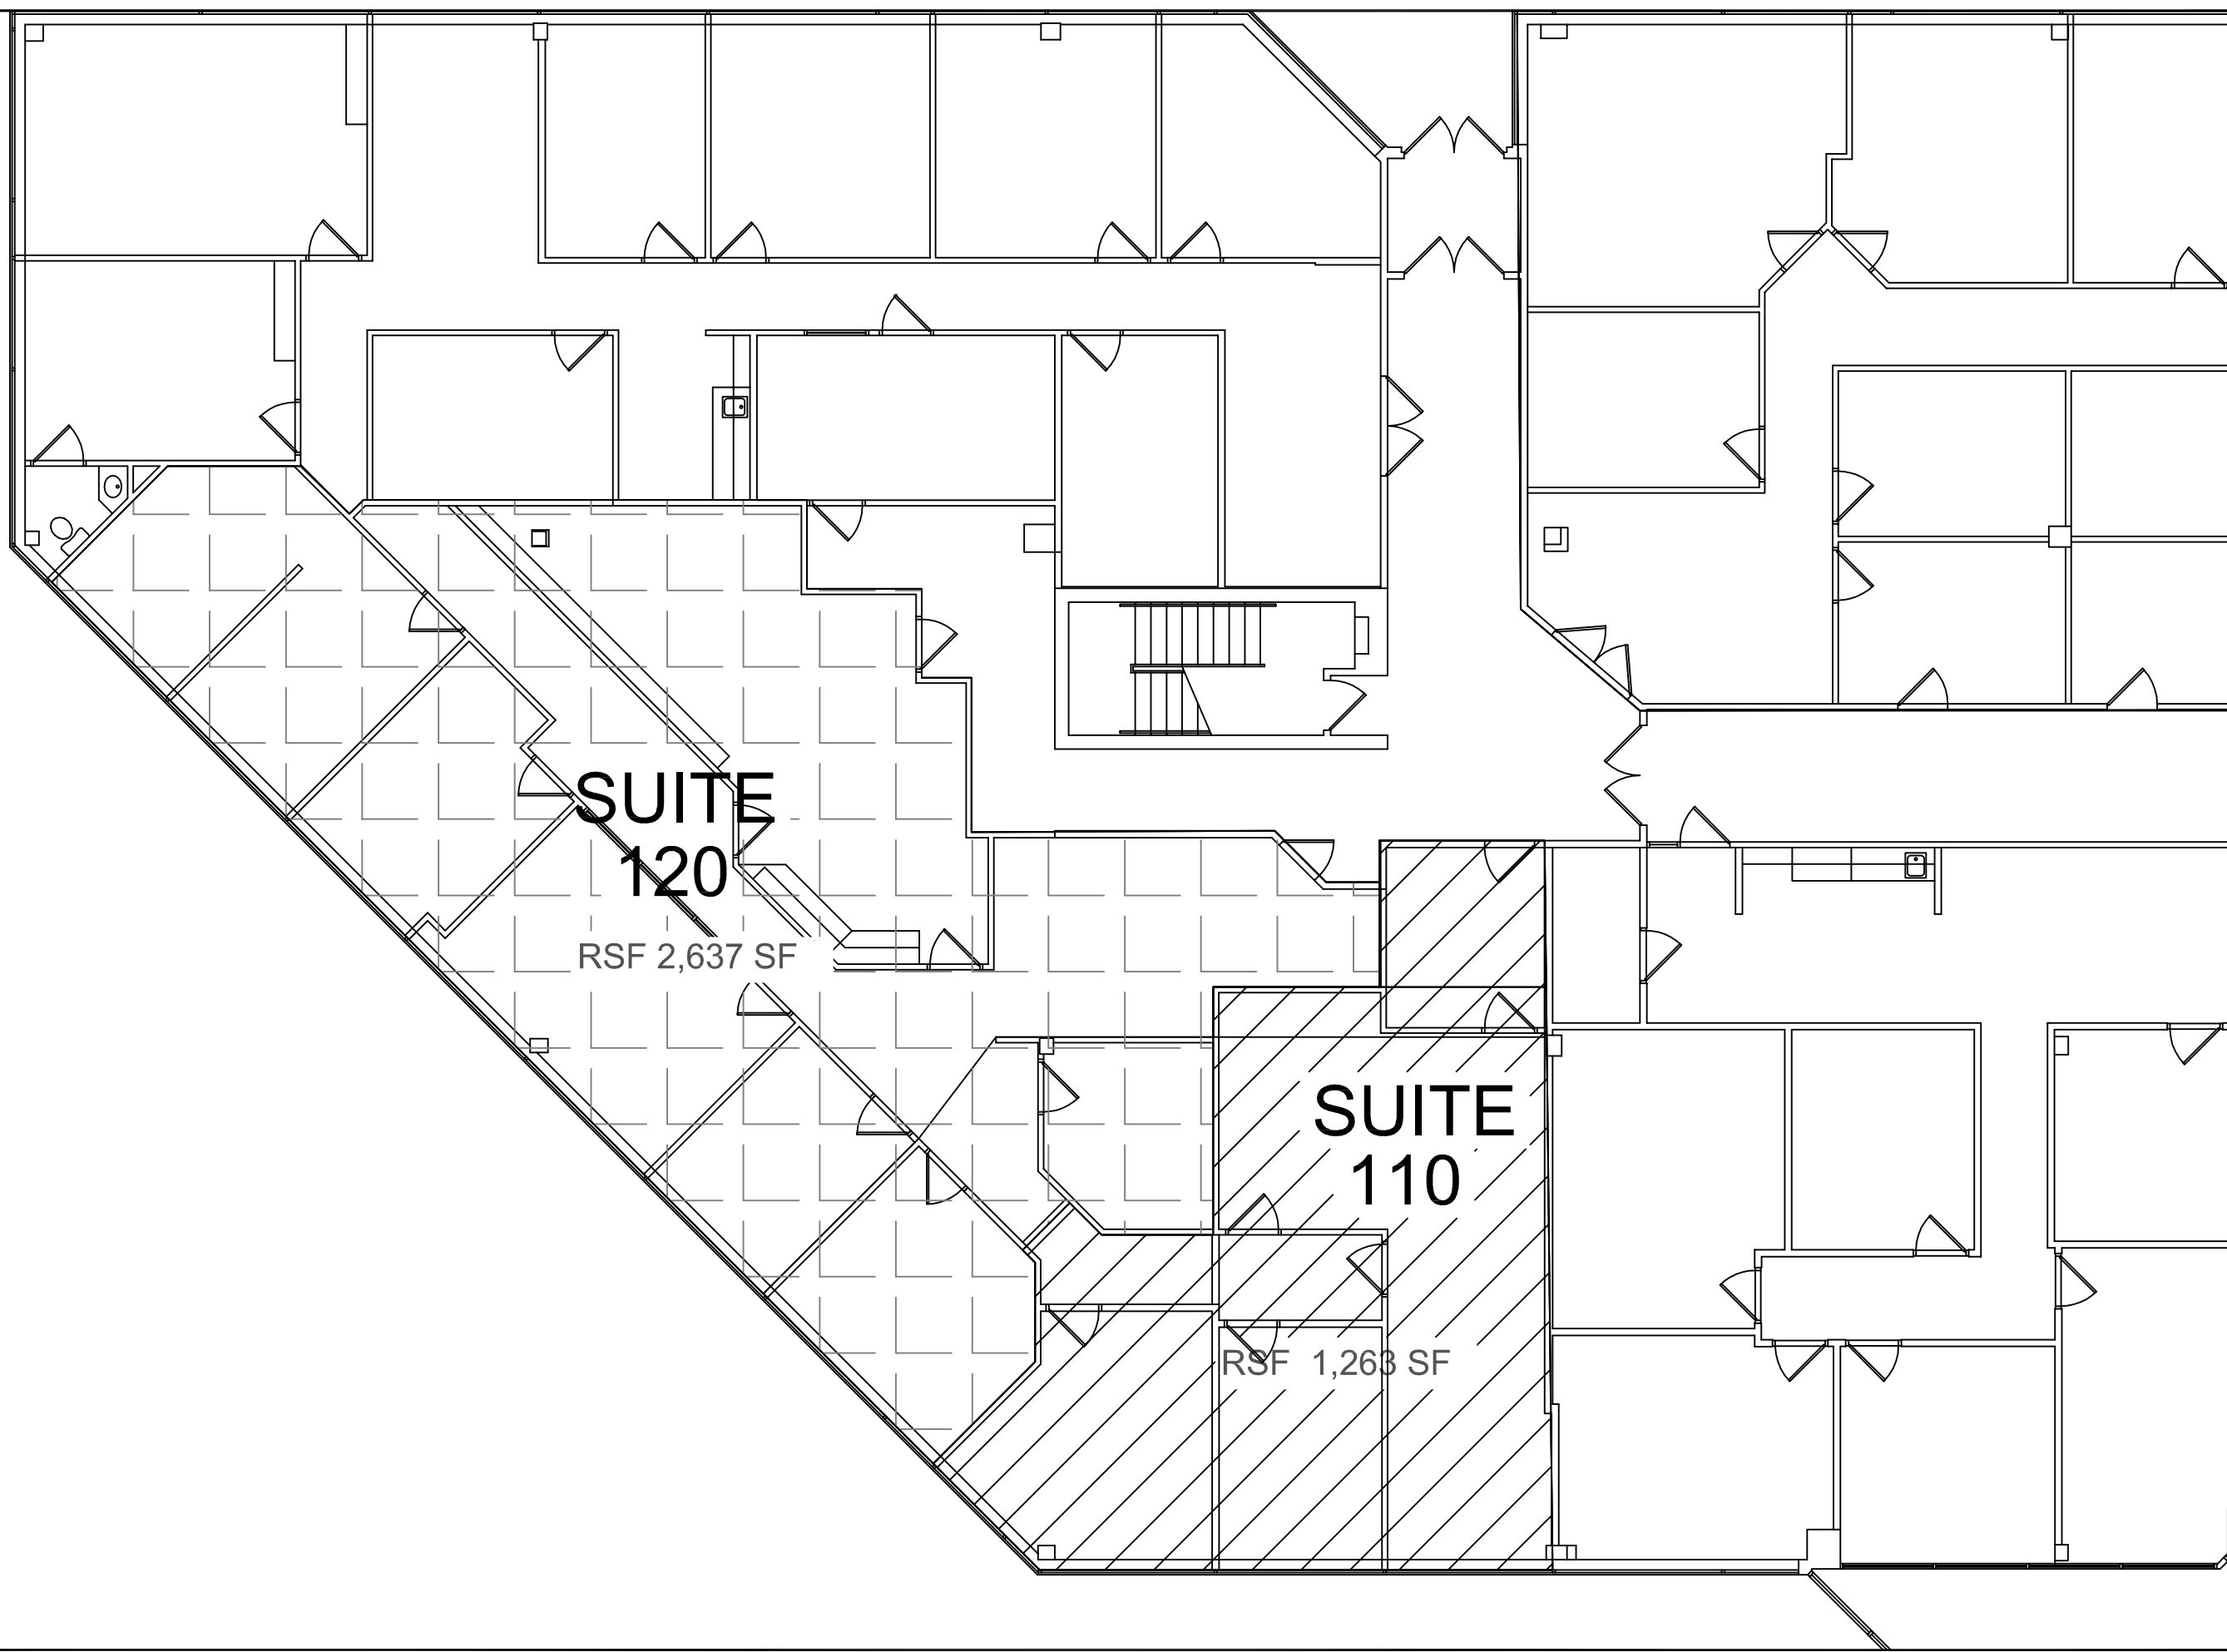

701 CEDAR LAKE BLVD.
SUITE 210 OK 73114
OKLAHOMA CITY, OK 73106
(405) 898-0706
(405) 755-7538

FIRST FLOOR
SUITES 110
& 120

ENTERPRISE PLAZA
OKLAHOMA CITY, OK 73114

DATE: _____
FILE NAME: _____
JOB: _____
SCALE: AS NOTED
DRAWN BY: _____

A-1

FIRST FLOOR PLAN (SUITES 110 & 120)

SCALE: 1" = 10'-0"