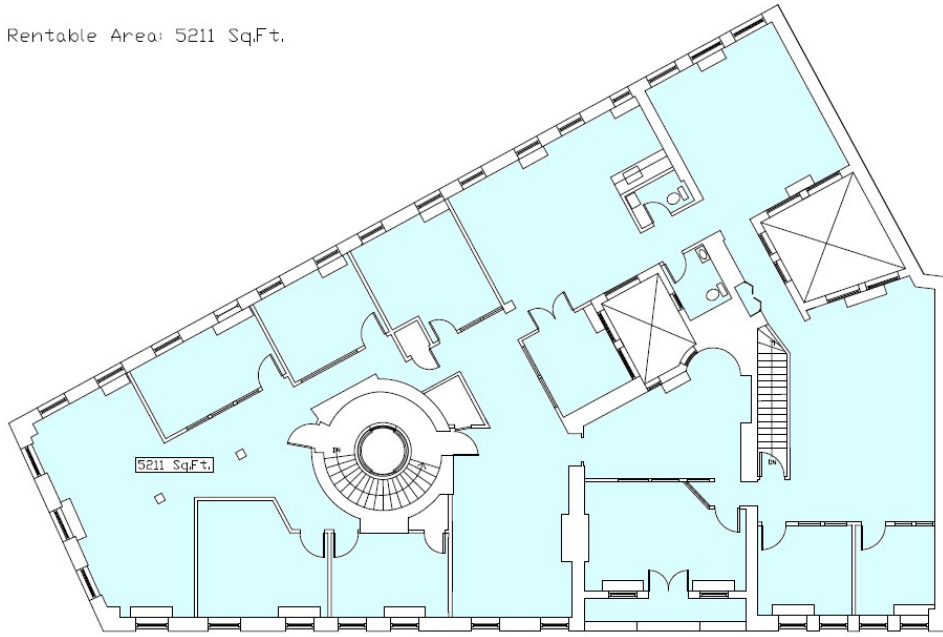

Rentable Area: 5211 Sq.Ft.

TWO PARK PLAZA
Boston, Massachusetts

SEVENTH FLOOR PLAN
09/17/2024