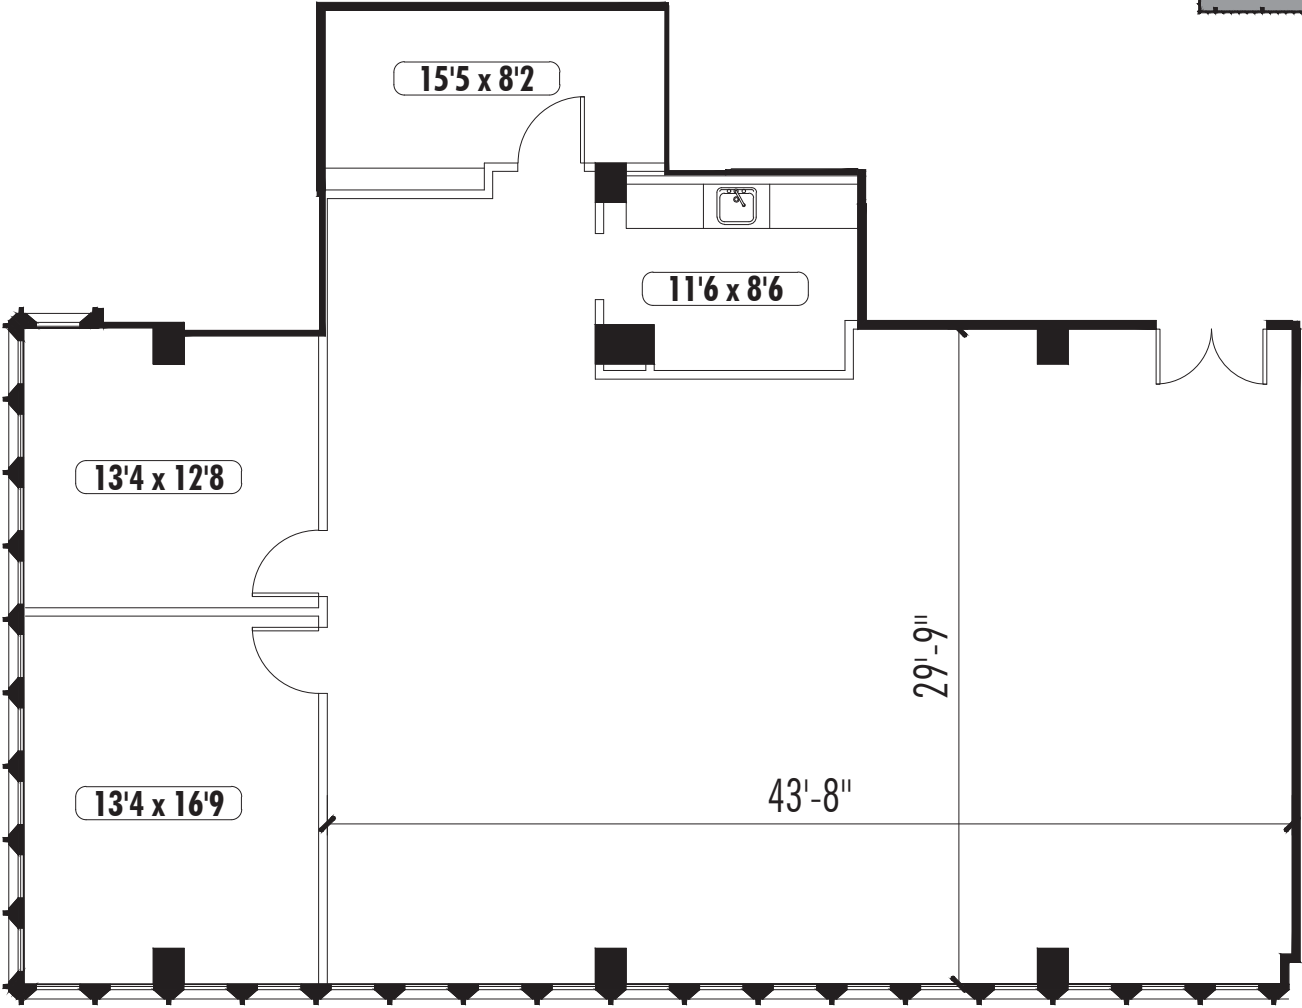

TOWER 229, SUITE 660

2,313 RSF

KEY PLAN

PEACHTREE
CENTER