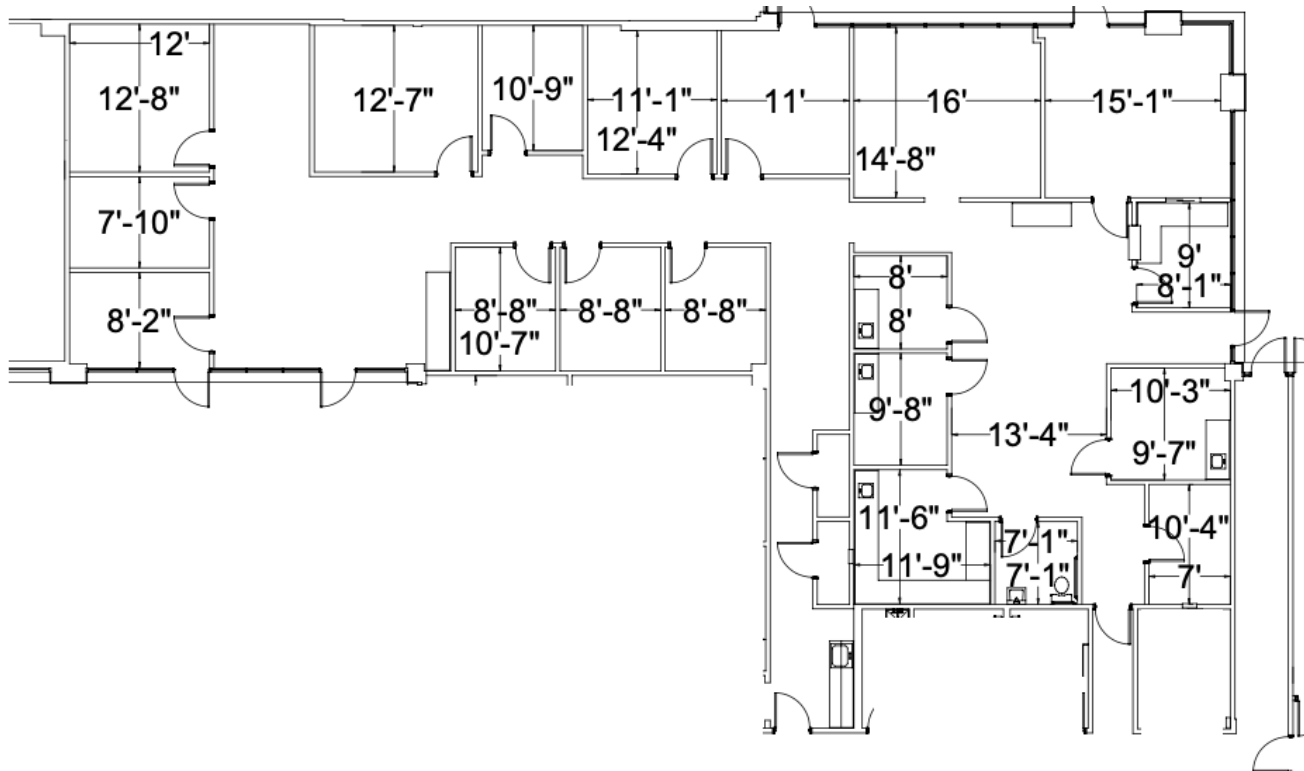

5411 Beaumont Center Blvd, Tampa, FL

**Suite 760: 4,589 RSF**

For more information:

Kelli Hatton  
+1 813.454.1619  
khatton@naiburnsscalo.com

Coy Lowrey  
+1 813.215.8168  
clowrey@naiburnsscalo.com

5201 W Kennedy Blvd, Suite 925  
Tampa, FL  
+1 813.815.8360