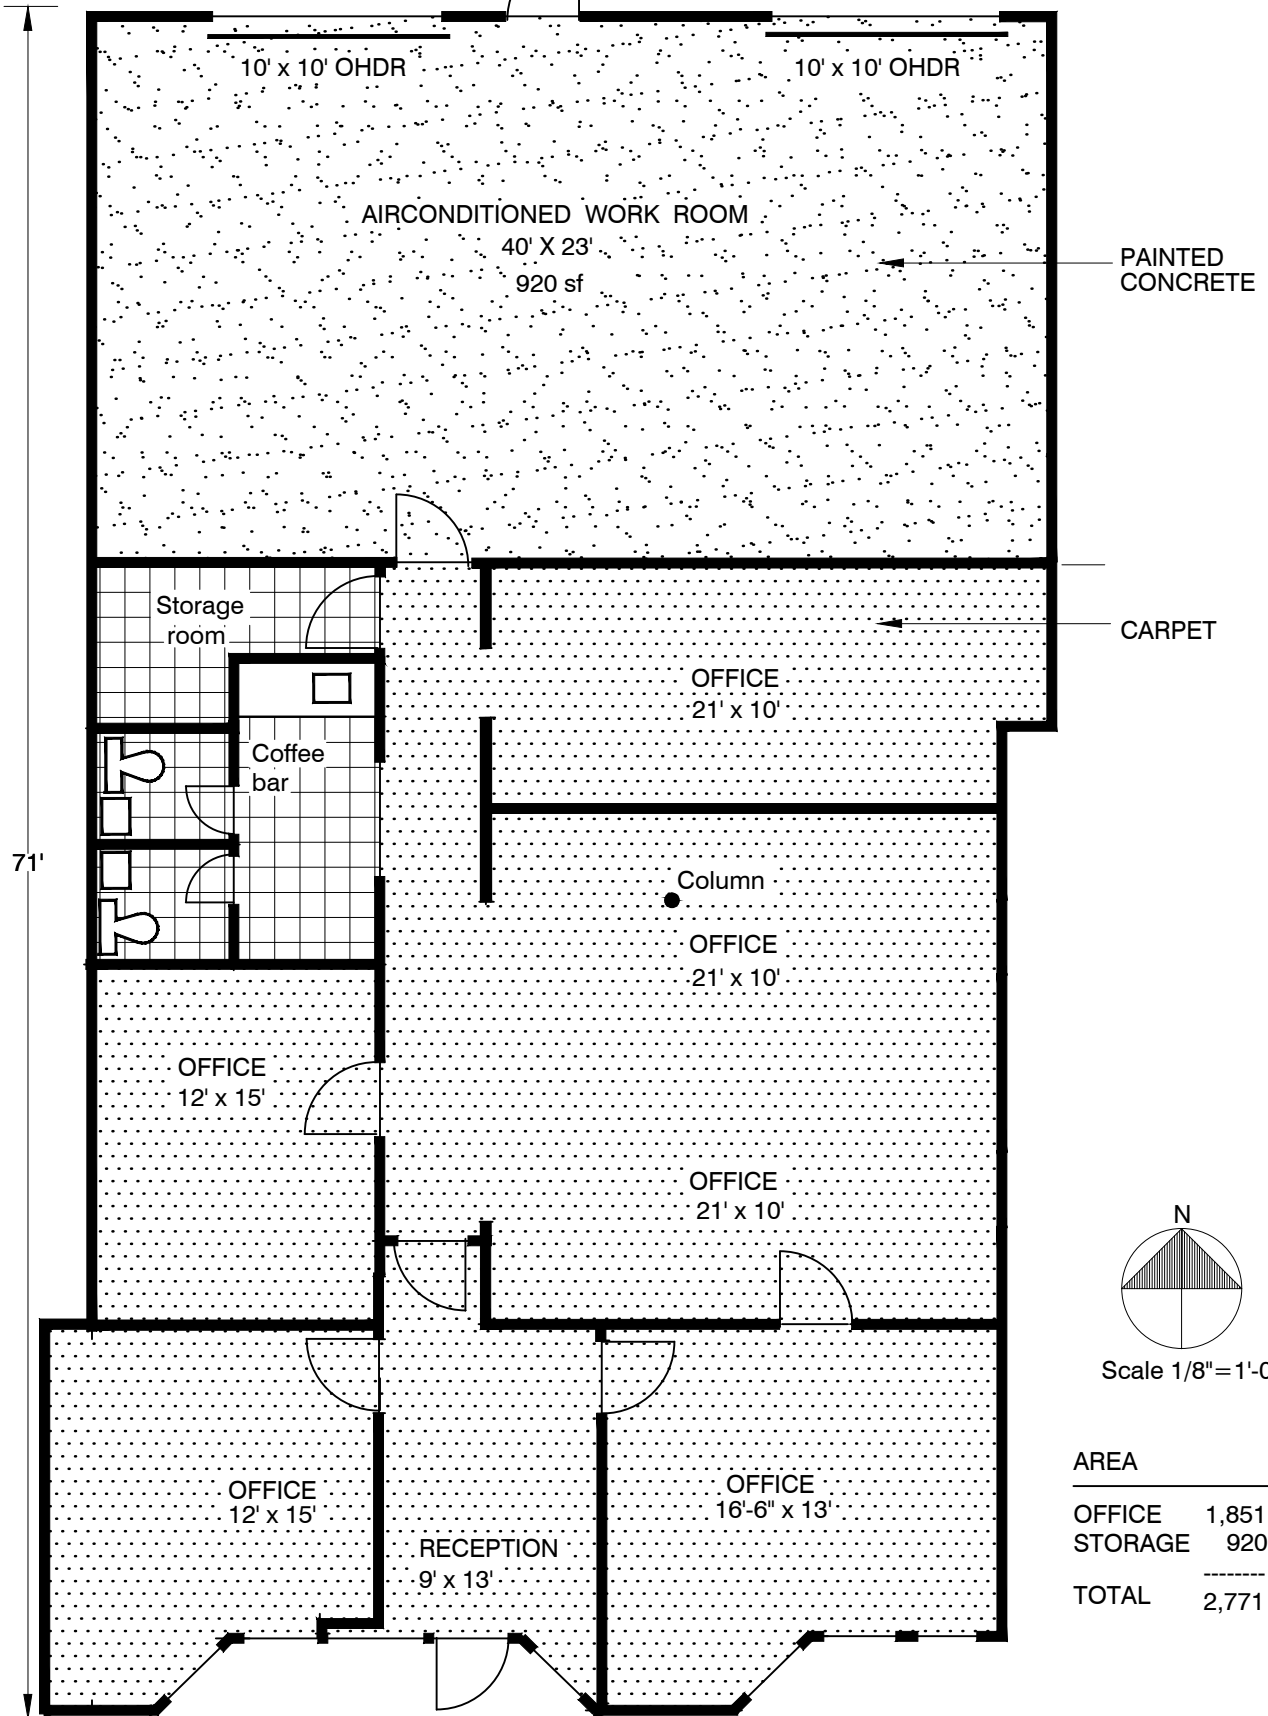

EXHIBIT "A"

| AREA    |          |
|---------|----------|
| OFFICE  | 1,851    |
| STORAGE | 920      |
| TOTAL   | 2,771 sf |

FLOOR PLAN OF 10400 WESTOFFICE, SUITE 112