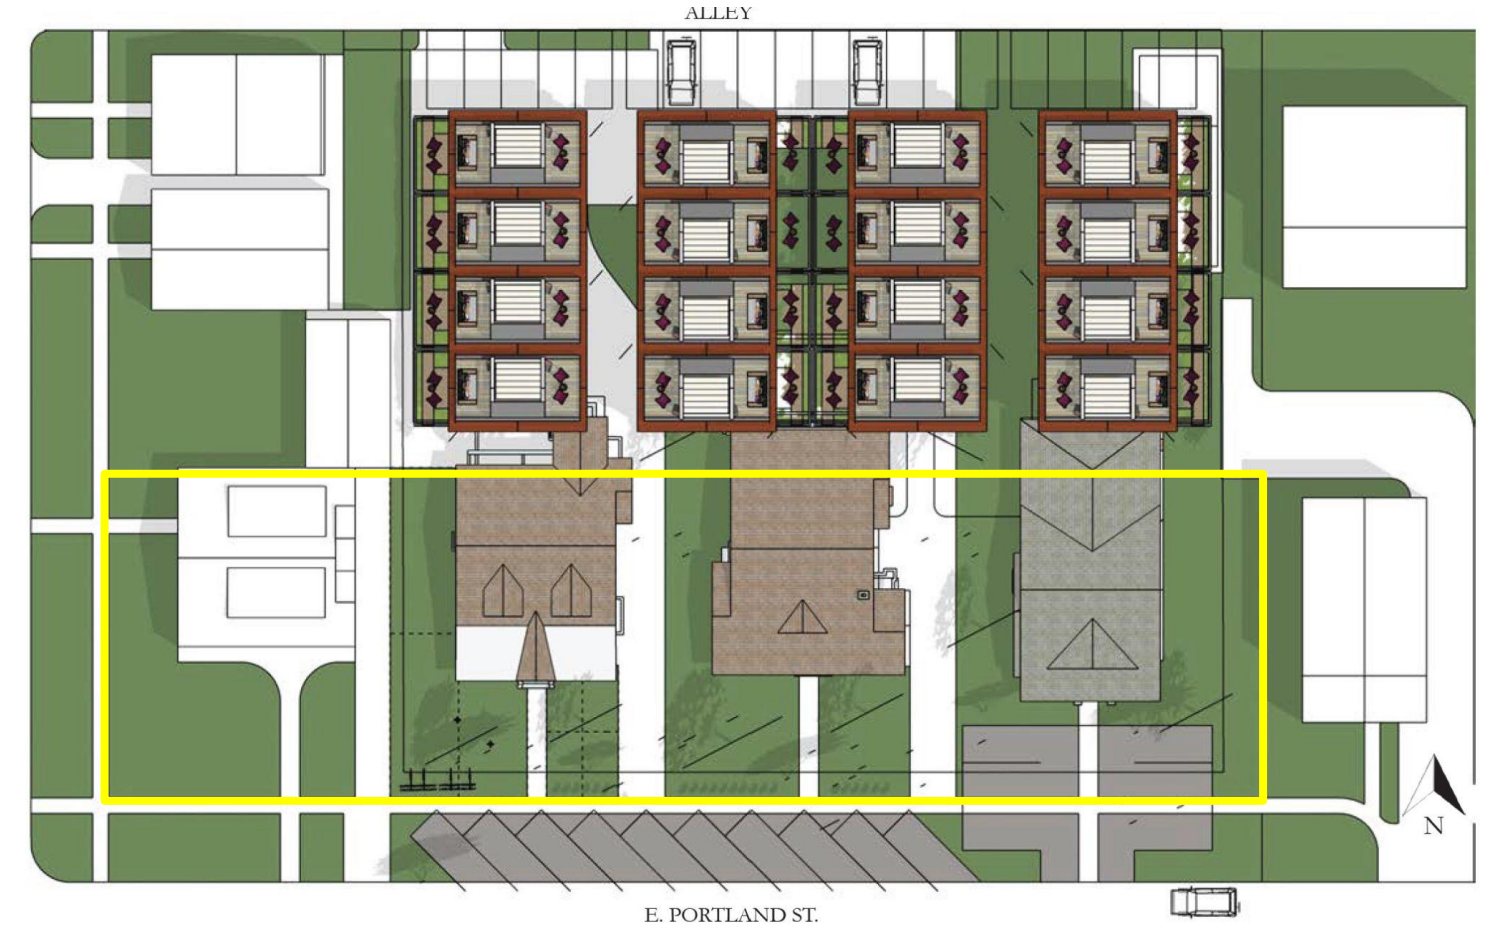

THE FIGUEROA

THE FIGUEROA

- **Spaces Available:** 3x
- **Location:** Portland & 5th St
- **Square Feet:** ~1,500 RSF Bungalow + ~2,500 SF Private Patio's
- **Description:** Restored historic bungalows and adapted to F&B. These homes were built in 1910, 1916 and 1930, and reside along E Portland Street lined with historic date palms.