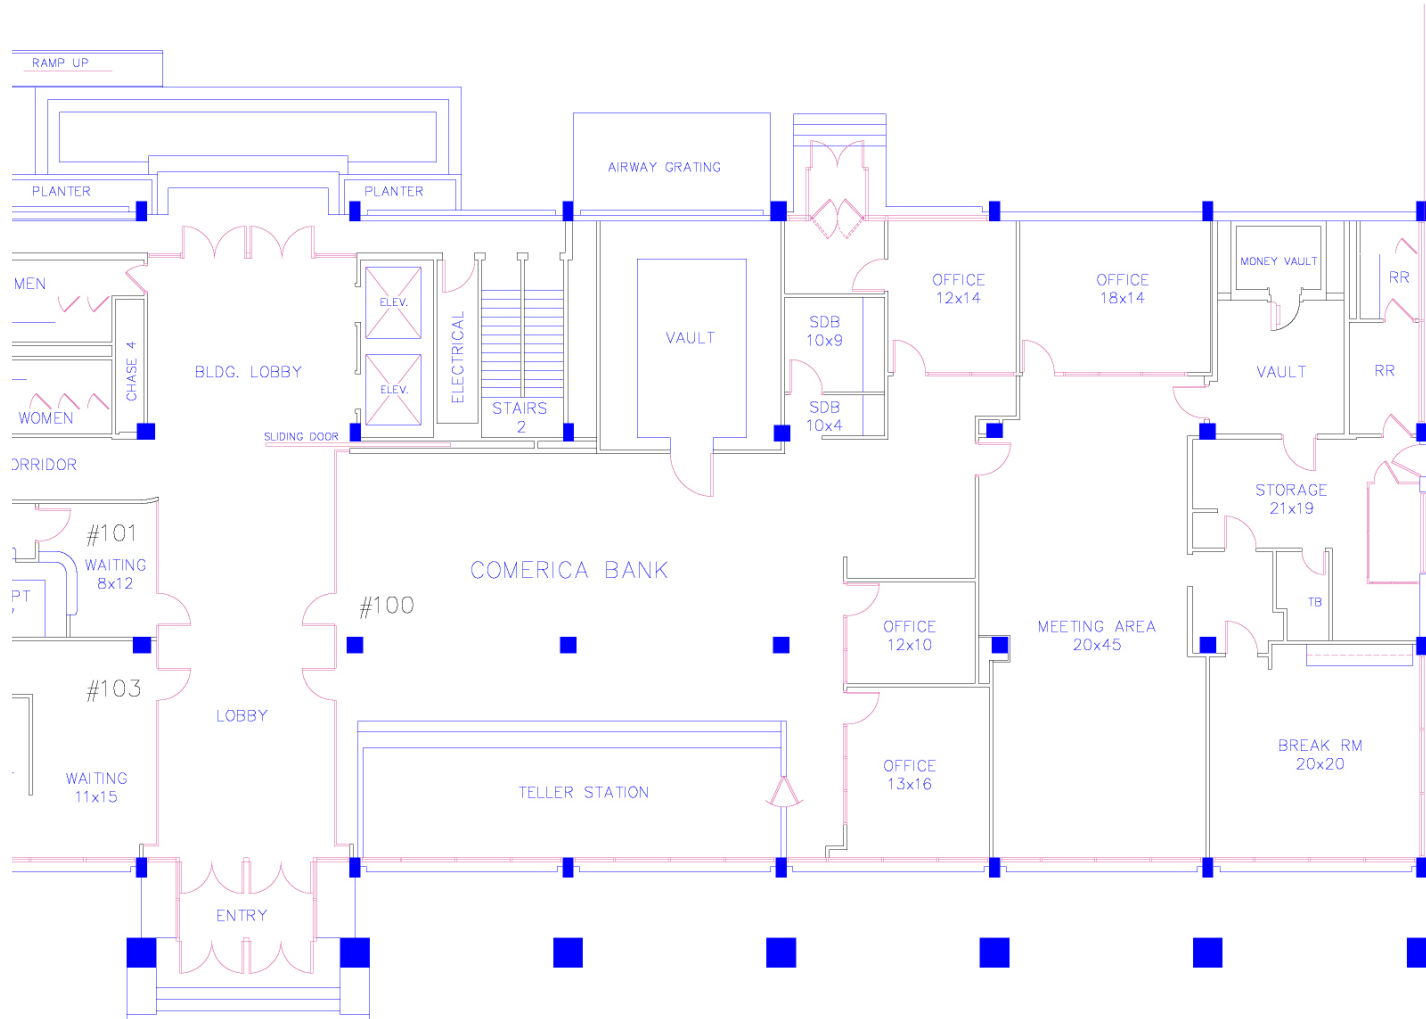

Suite 100

6,994 sf

811 S Central Expressway
Richardson, TX 75080

Get more
information

Michael Bowles
+1 214 729 8838
michael.bowles@avisonyoung.com

Curt Linn
+1 214 533 1030
curt.linn@avisonyoung.com

AVISON
YOUNG