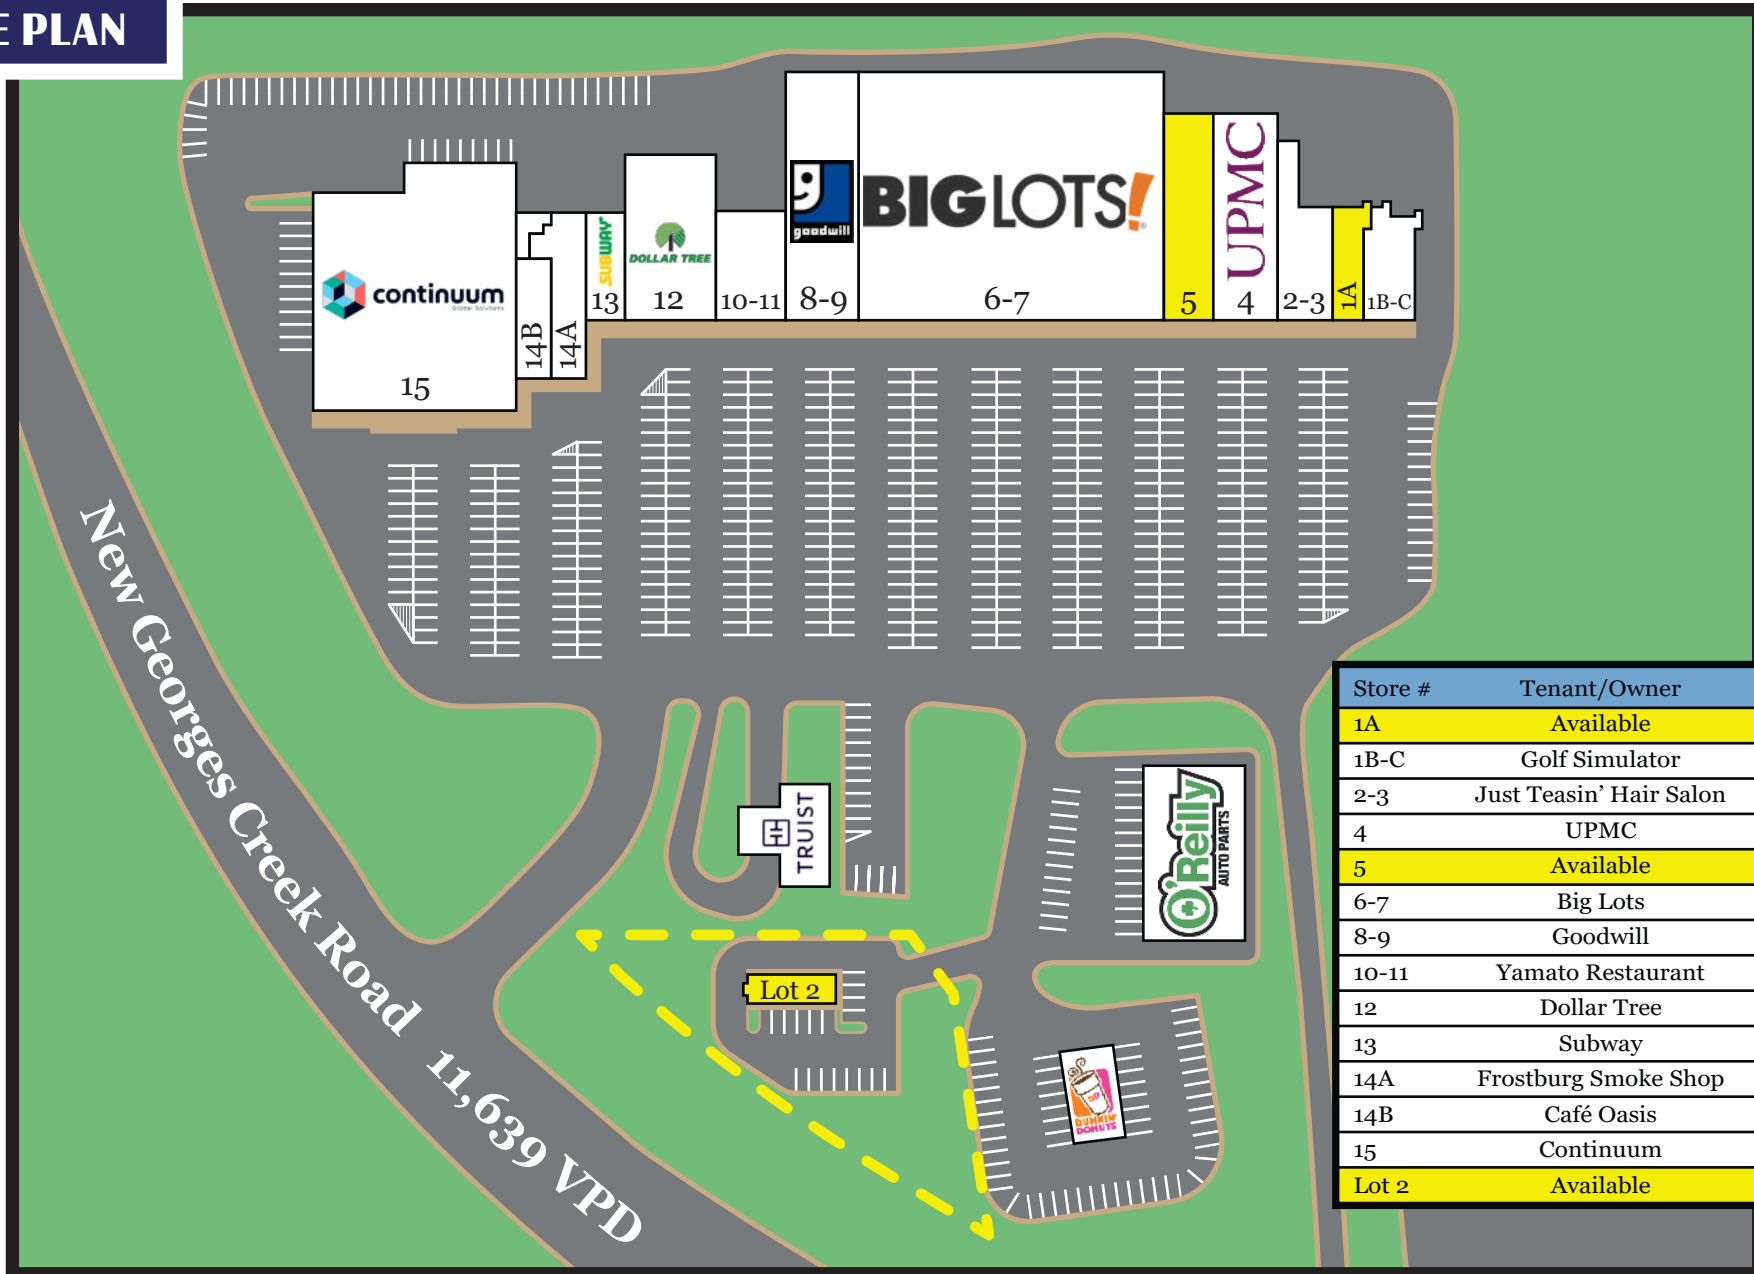

FROSTBURG PLAZA

10701 New Georges Creek Road | Frostburg, MD 21532

For Lease

SITE PLAN

Store #	Tenant/Owner	SF
1A	Available	2,327
1B-C	Golf Simulator	4,291
2-3	Just Teasin' Hair Salon	1,763
4	UPMC	6,997
5	Available	5,657
6-7	Big Lots	39,934
8-9	Goodwill	10,090
10-11	Yamato Restaurant	4,080
12	Dollar Tree	7,945
13	Subway	2,400
14A	Frostburg Smoke Shop	2,034
14B	Café Oasis	3,454
15	Continuum	20,000
Lot 2	Available	1,500