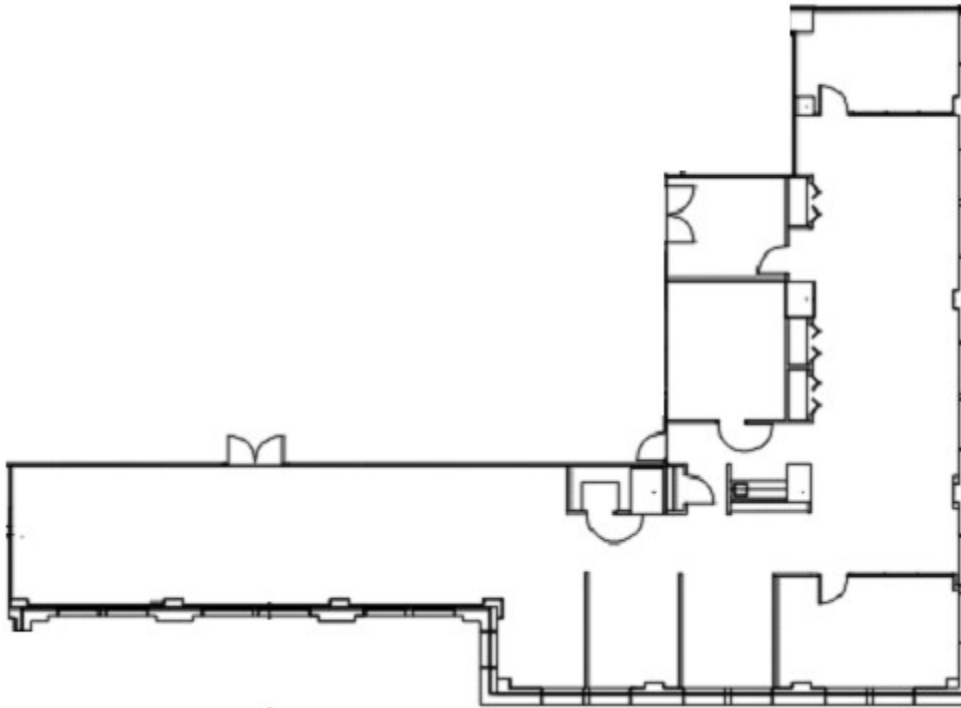

# Esperson

Level 3 - Suite 310 (4,107 RSF)

808 Travis, Houston, Texas 77002

cameron  
MANAGEMENT

For leasing information:

Christine Gabriel 713.224.1663 x 284

Morris Chen 713.224.1663 x 256

[leasing@cameronmanagement.com](mailto:leasing@cameronmanagement.com)