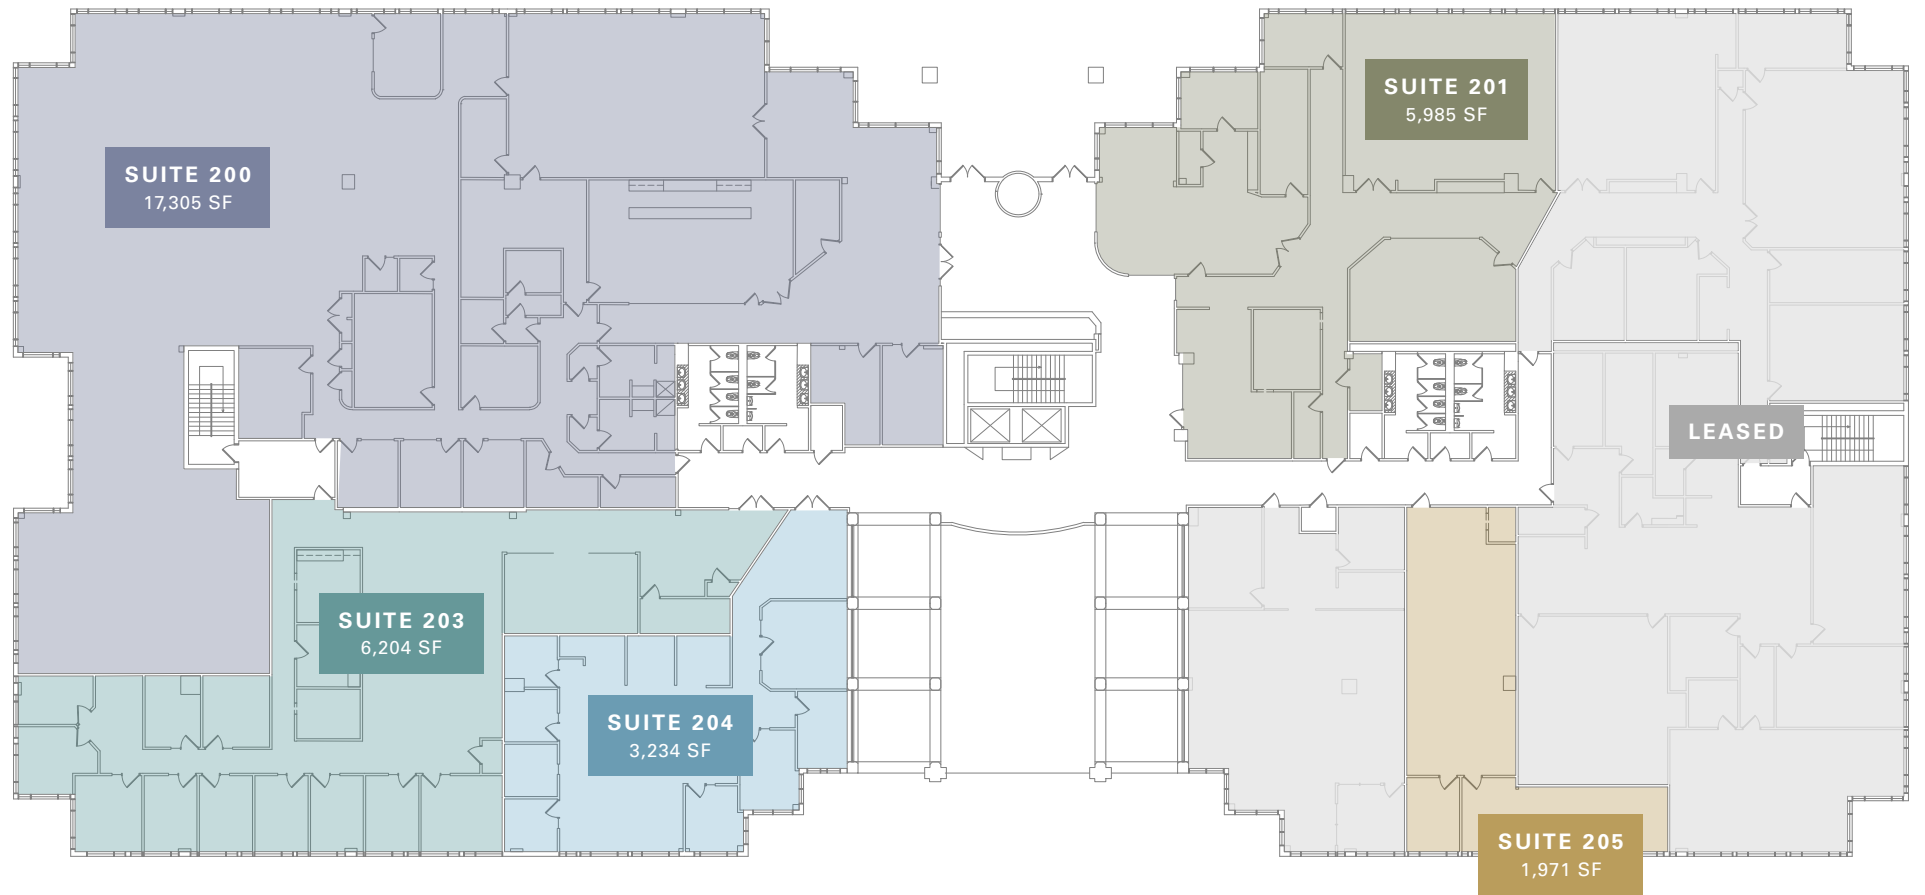

2ND FLOOR

400 Valley Road, Mt Arlington NJ 07856

Suites 200, 203, and 204 are contiguous and can be combined for a total of 26,743 SF