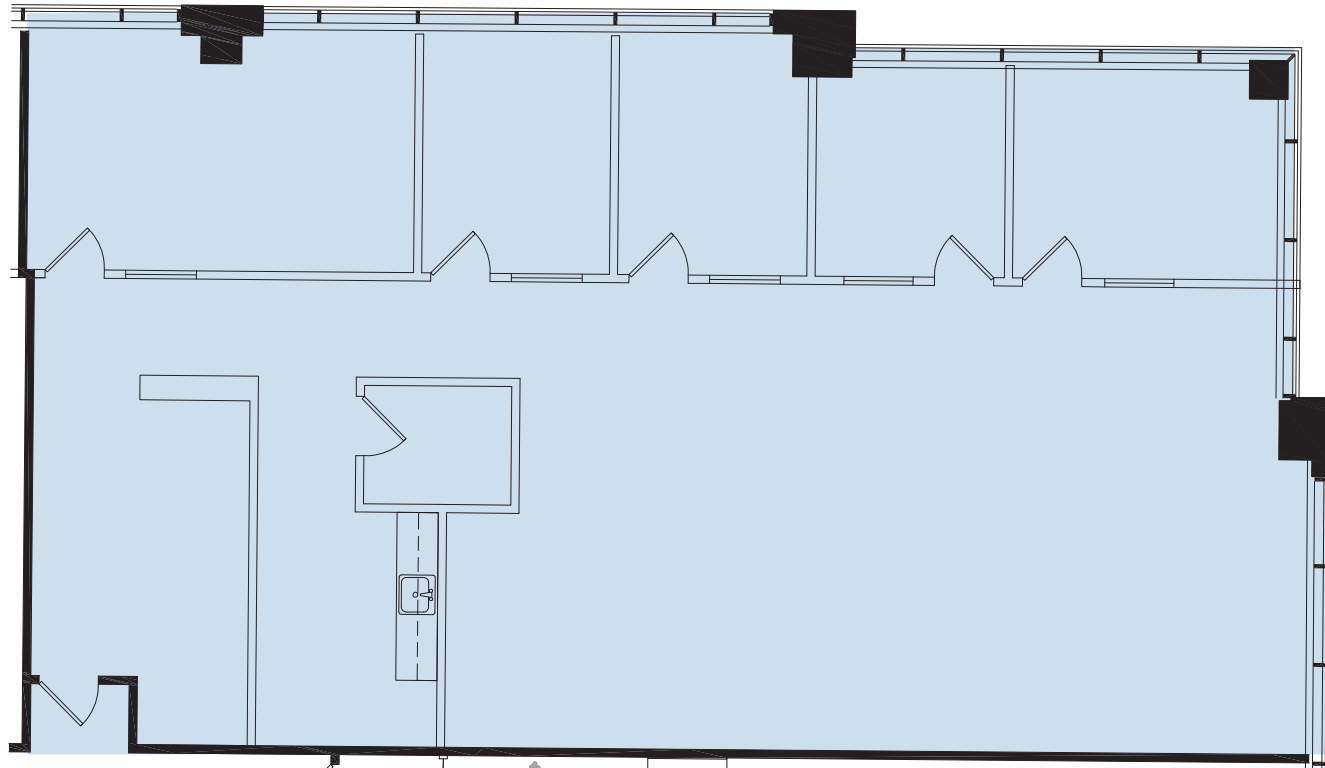

# Royal Centre III

11475 Great Oaks Way, Alpharetta, GA 30022

2,792 RSF

SUITE 315

key plan

Chris Dean | [cdean@streamrealty.com](mailto:cdean@streamrealty.com) | 404.962.8614

Peter McGuone | [peter.mcguone@streamrealty.com](mailto:peter.mcguone@streamrealty.com) | 404.962.8637