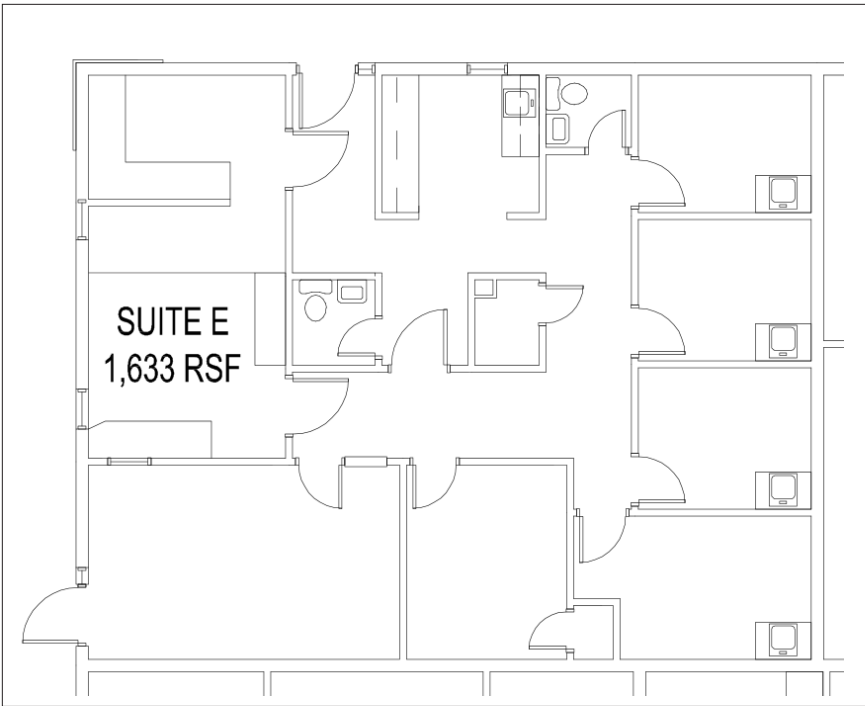

50 Plaza Way | Marietta, Georgia

Position your practice in a highly visible and well-located medical office building just minutes from Marietta Square and Wellstar Kennestone Regional Medical Center. This efficiently designed suite is ideal for a medical or clinical user seeking excellent access, convenient parking, and strong signage opportunities.