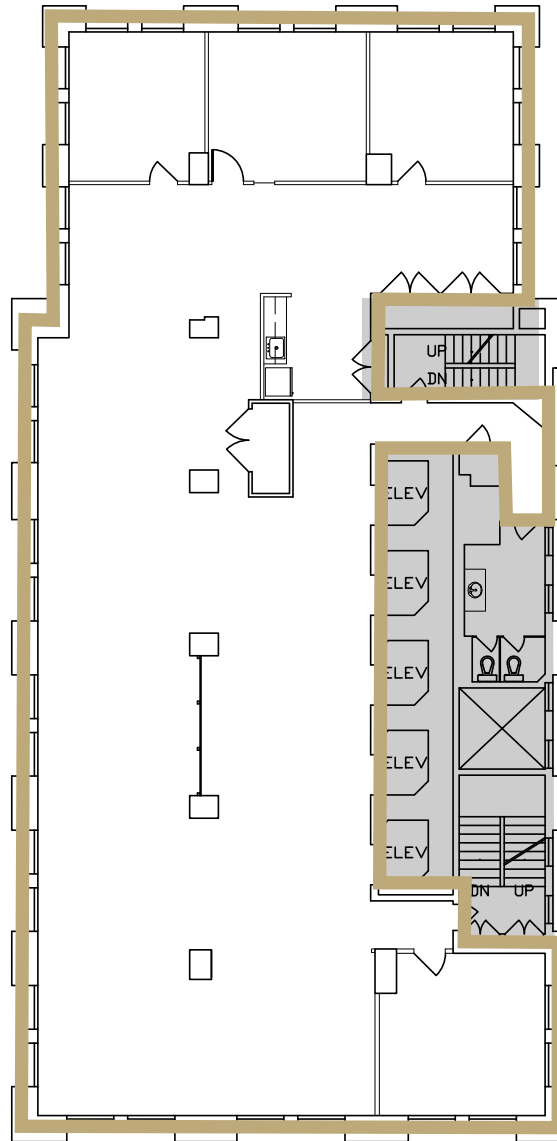

# SEATTLE

TOWER

1218 3RD AVENUE · SEATTLE, WA 98101

# FLOOR 19

4,839 RSF

Available immediately

**CLEITA HARVEY**  
+1 206 607 1794  
cleita.harvey@jll.com

**TIM JONES**  
+1 206 971 7011  
tim.jones@jll.com