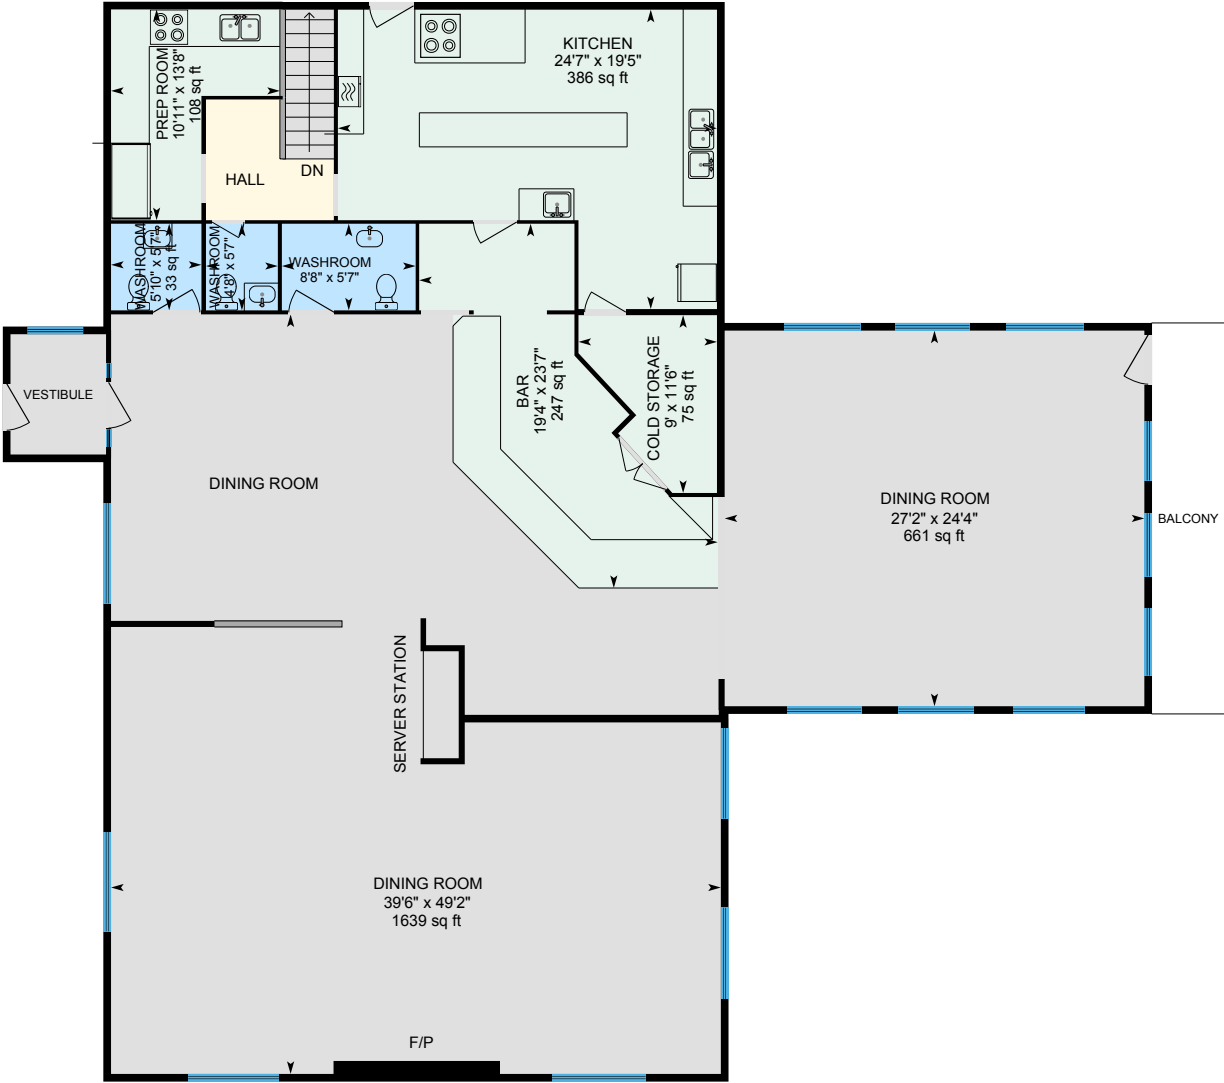

# 5769-5771 Partridgeville Road, Brantingham, NY

1st Floor Finished Area 3578.22 sq ft

PREPARED: 2022/07/08

White regions are excluded from total floor area in iGUIDE floor plans. All room dimensions and floor areas must be considered approximate and are subject to independent verification.