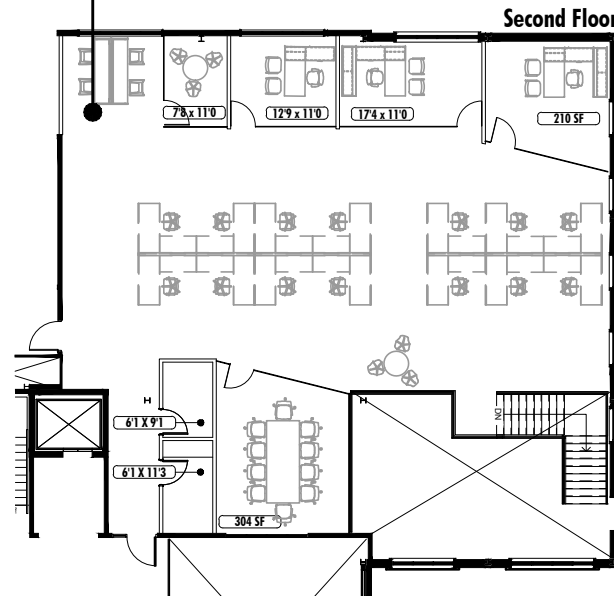

Key Plan - 1st Floor

Key Plan - 2nd Floor

ARMOUR YARDS

165 OTTLEY DRIVE • ATLANTA, GA

Suite 160

10,174 RSF

Suite 160

10,174 RSF

First Floor

Second Floor

NOT TO SCALE 07.07.25