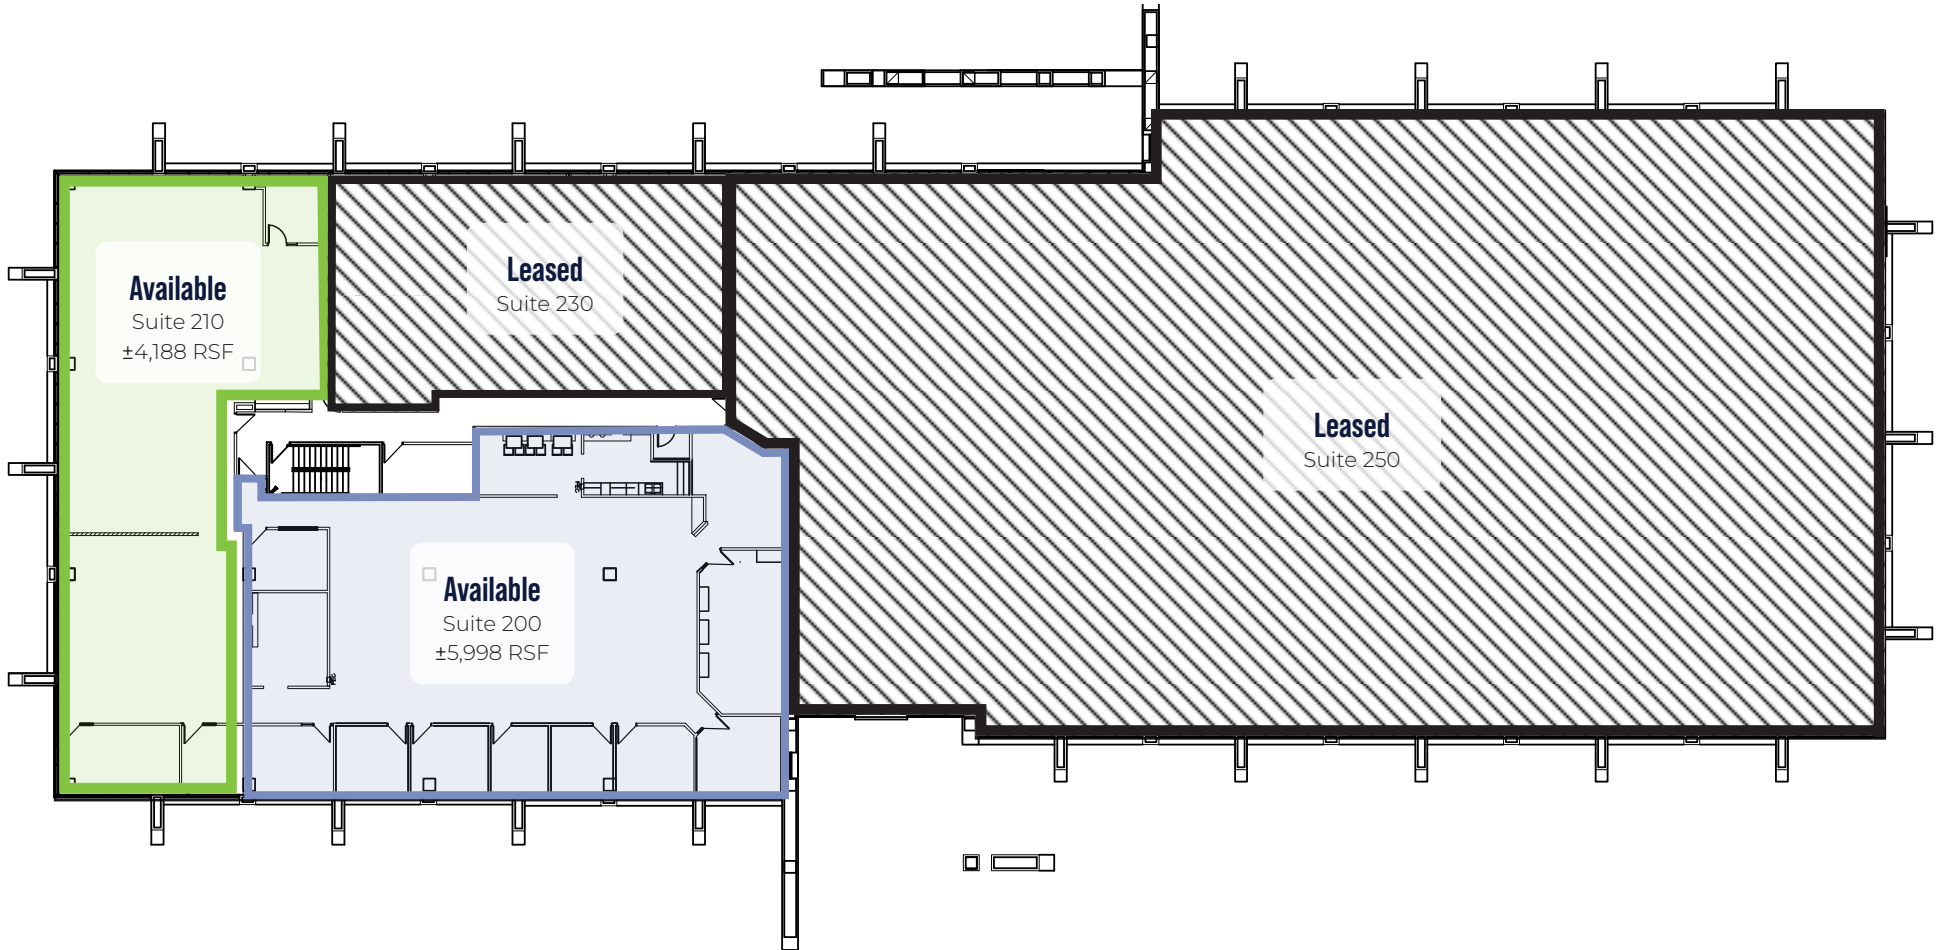

1st Floor

Suite 162: ±3,080 RSF

Medical Spec Suite - Immediate Occupancy

VIEW VIRTUAL TOUR

TRANSWESTERN

REAL ESTATE
SERVICES

2nd Floor - ±10,186 RSF Available

2nd Floor - Suite 200 - ±5,998 RSF

2nd Floor - Suite 210 - ±4,188 RSF

3rd Floor