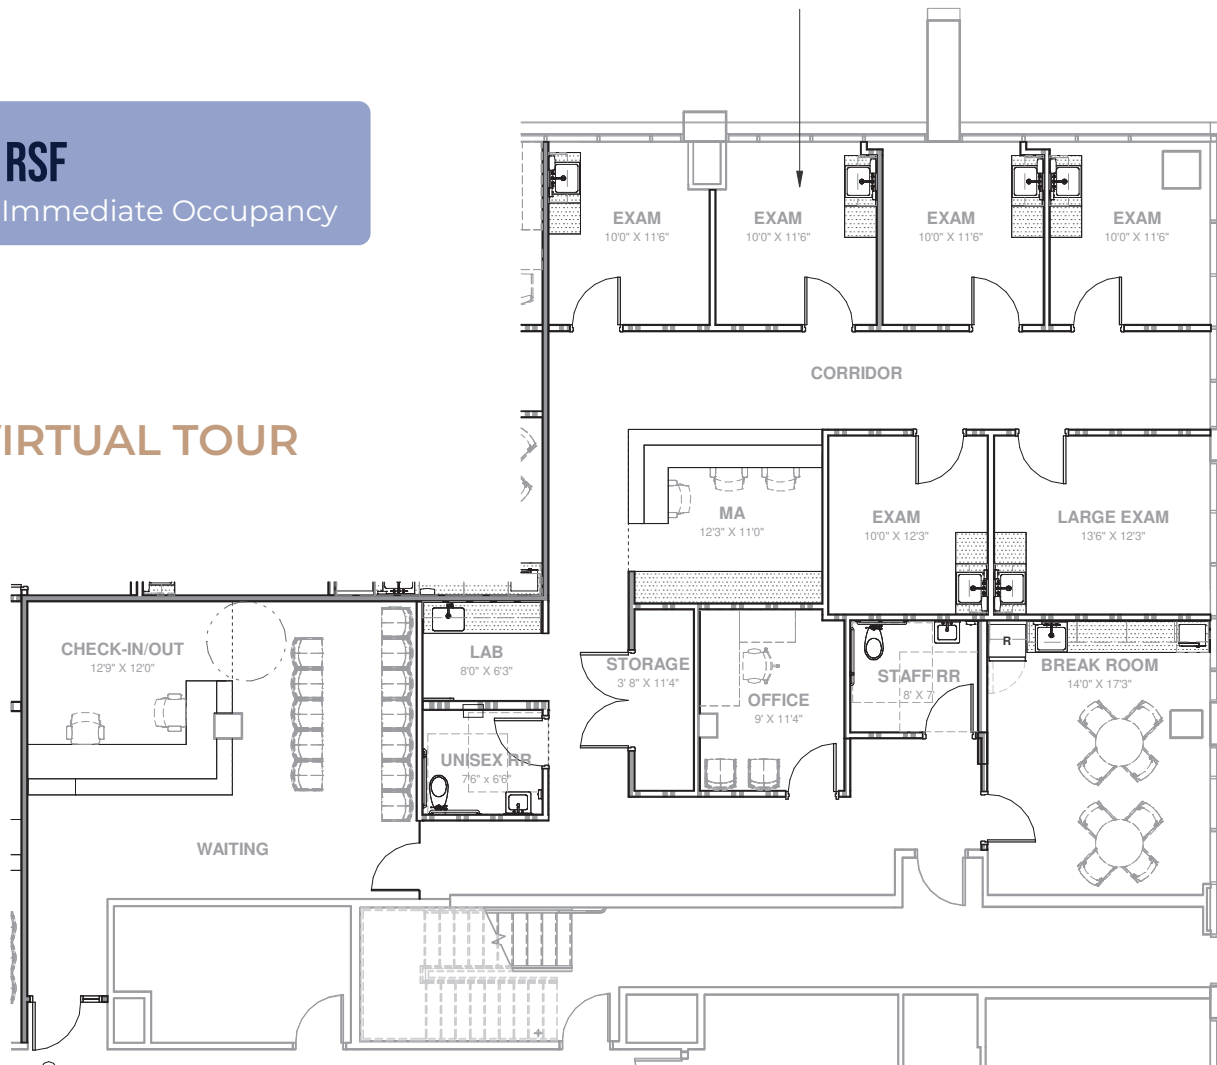

1st Floor

Suite 162: ±3,080 RSF

Medical Spec Suite - Immediate Occupancy

VIEW VIRTUAL TOUR

TRANSWESTERN

REAL ESTATE
SERVICES

2nd Floor - ±10,186 RSF Available

2nd Floor - Suite 200 - ±5,998 RSF

2nd Floor - Suite 210 - ±4,188 RSF

3rd Floor