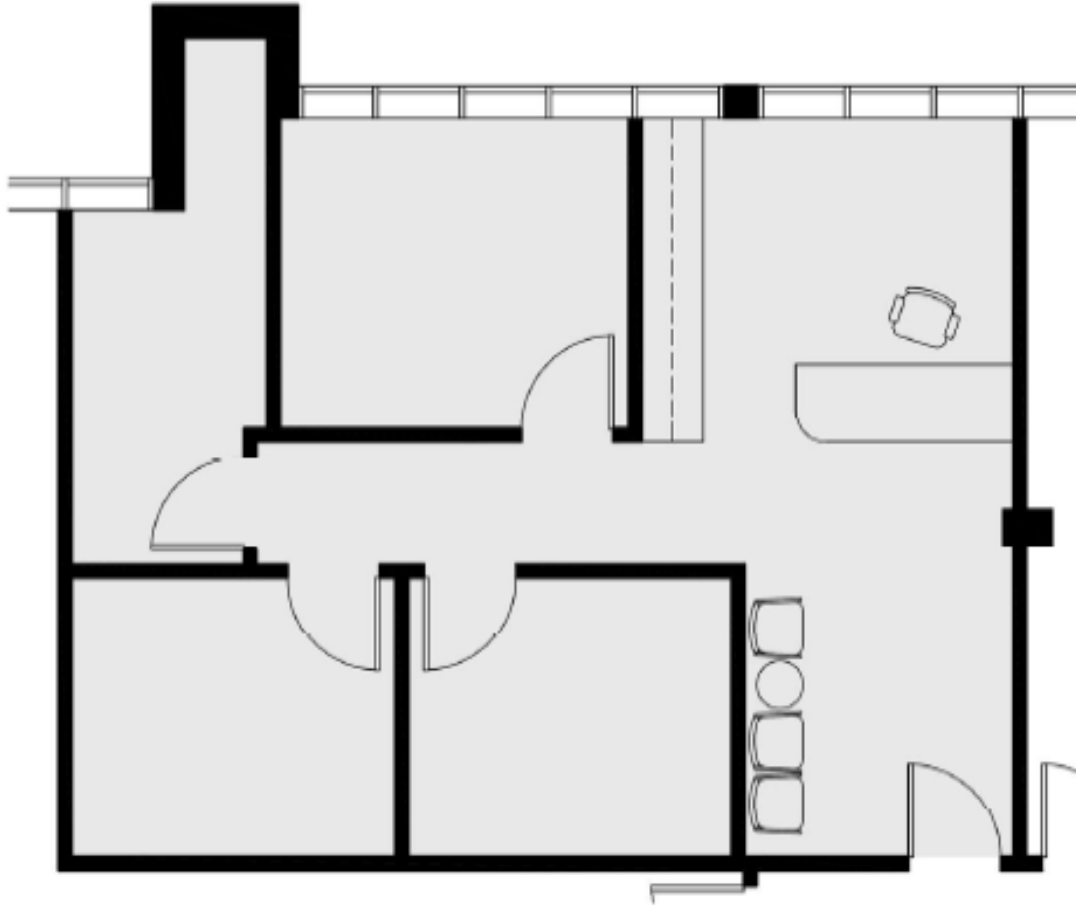

SUITE 204 | 927 SF

1245-1247 Milwaukee Ave \ Glenview, IL

SPACE NOTES

- Asking Rate: \$19.75 PSF MG
- 3 Private Offices
- Reception Area
- Break Room

TOBY GARDNER

630.480.6017

TGardner@VersaRES.com

KYLE HARRIS