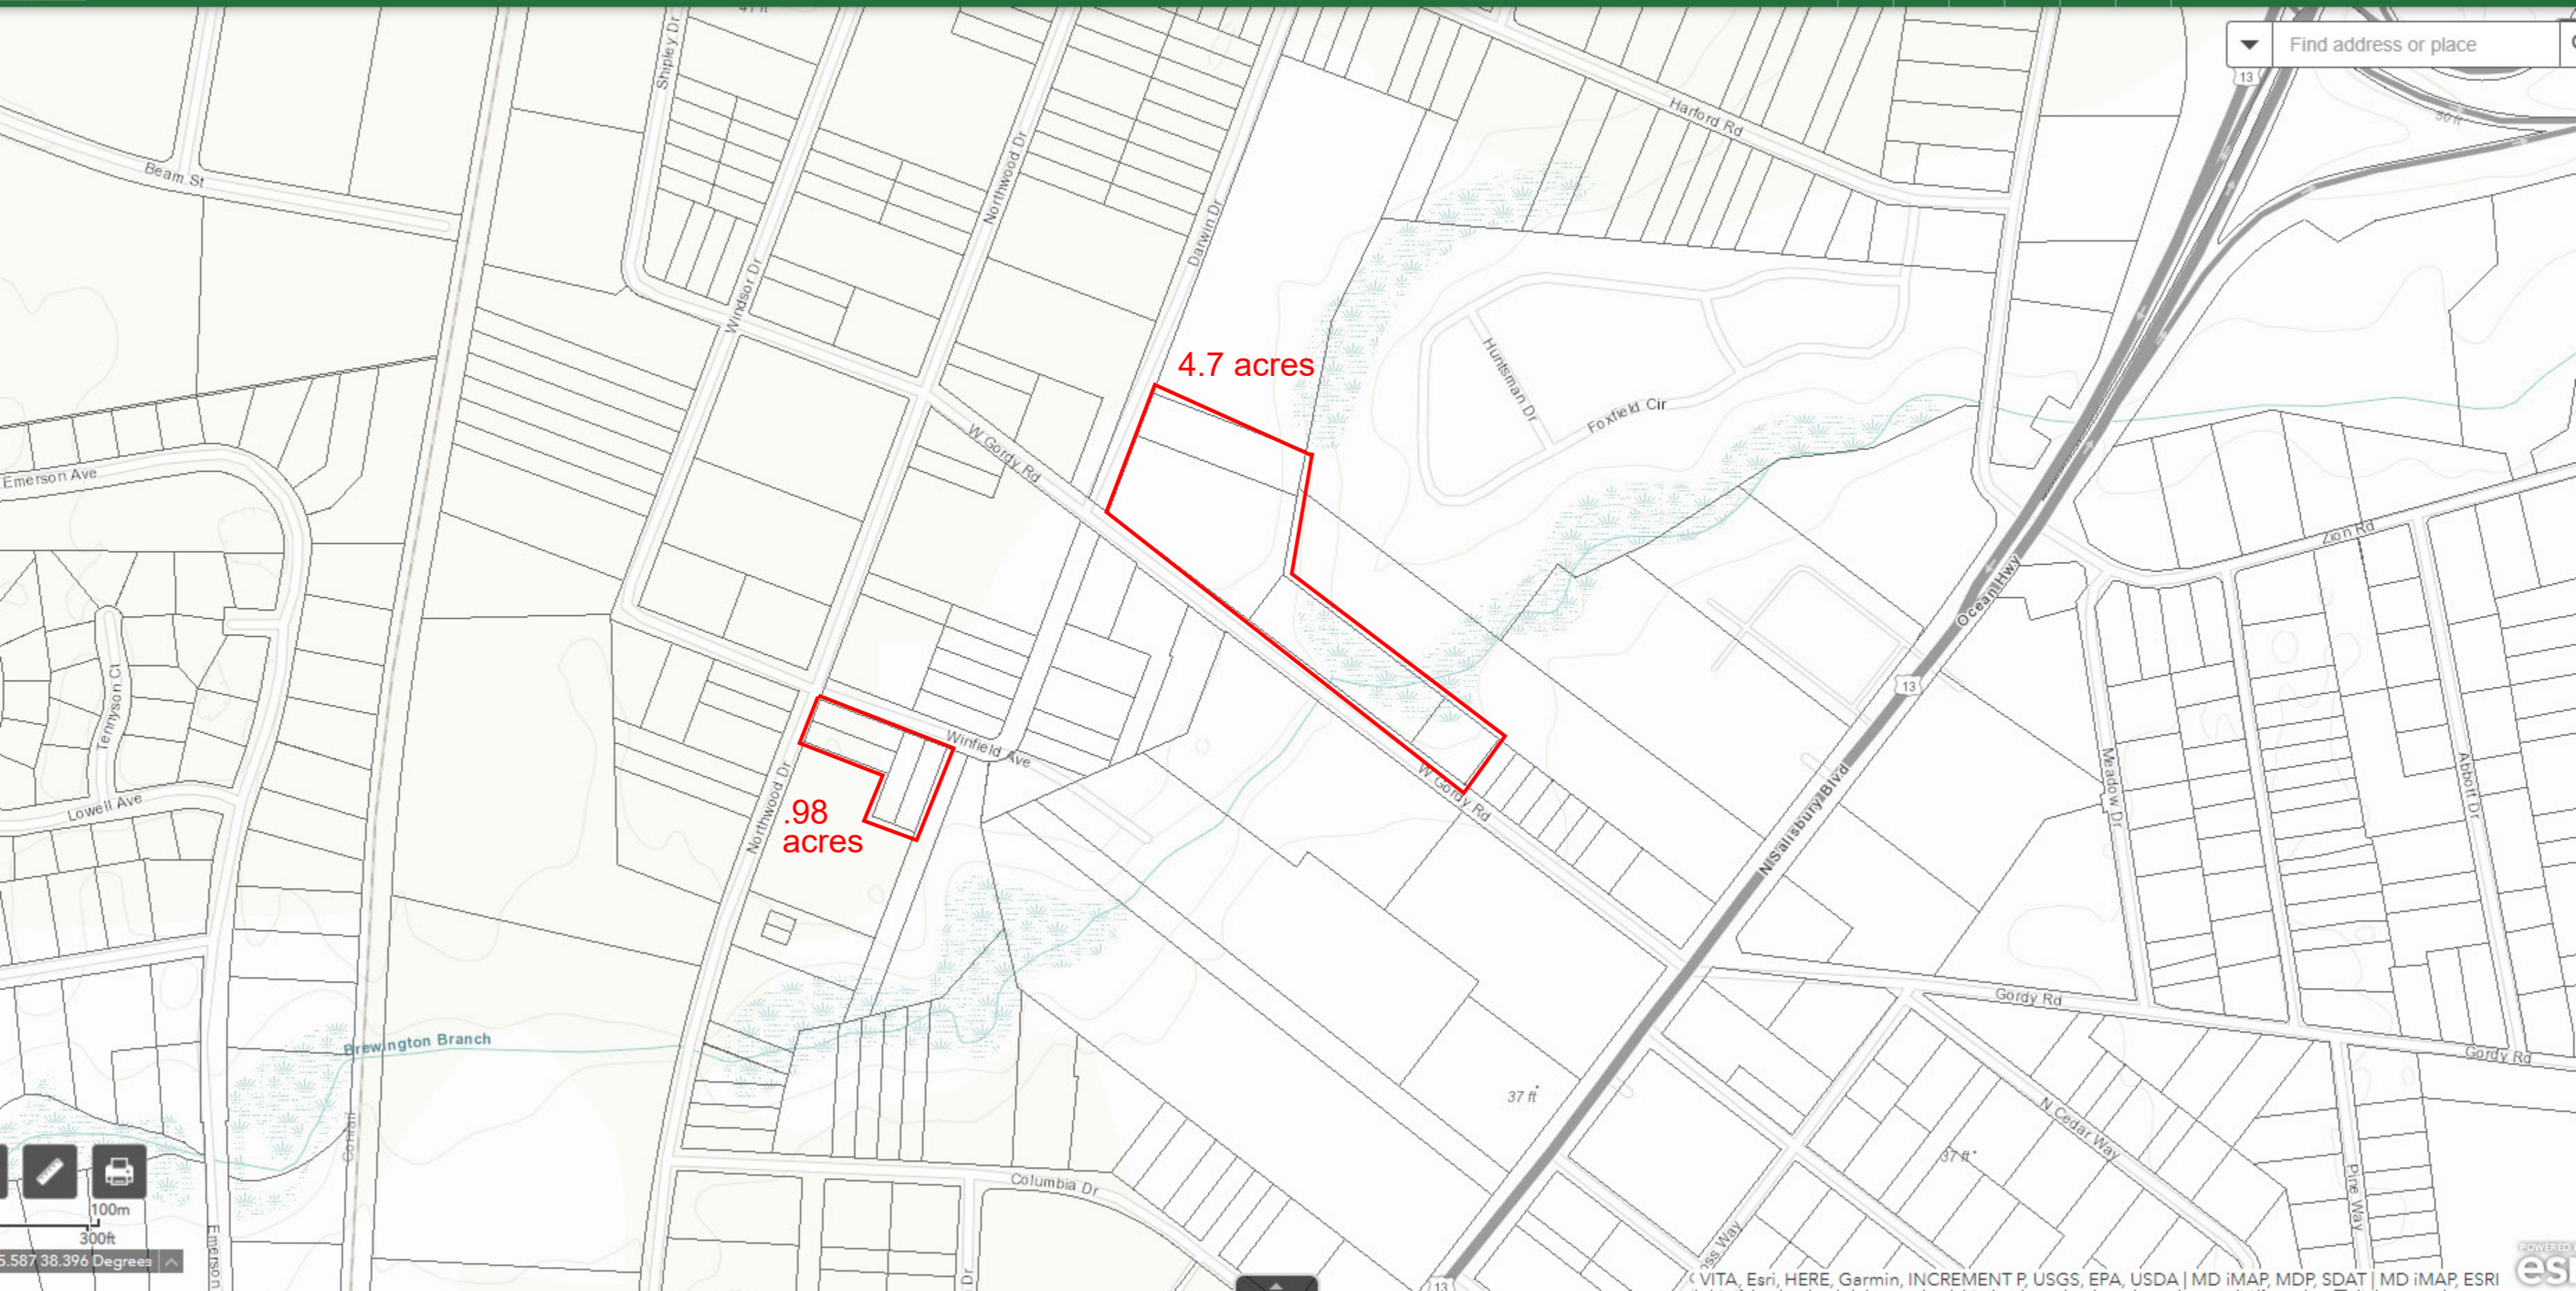

Find address or place

Map navigation controls: Print, Scale (100m, 300ft), Coordinates (5.587 38.396 Degrees)